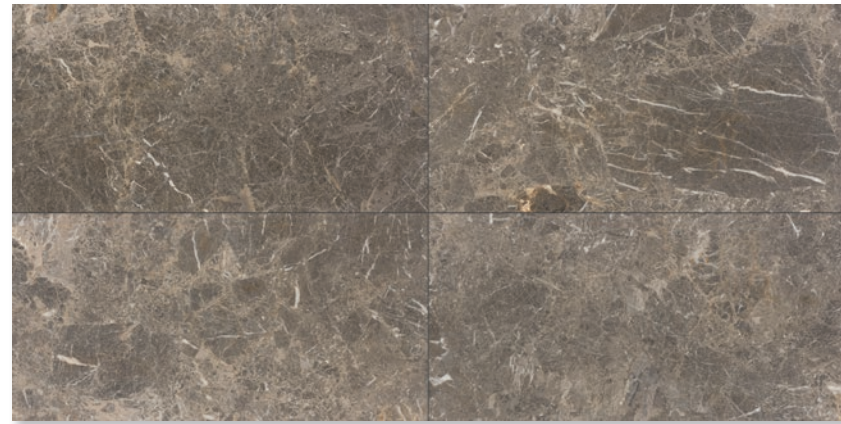

## silver drop

Silver Drop Marble, a refined marble with distinctive silver hues and subtle variations, is available in both tile and mosaic forms. This adaptable marble presents a captivating visual effect, making it suitable for a wide range of floor and wall applications. It enriches various architectural and interior design projects, offering a unique appearance that can elevate residential and commercial spaces, contributing depth and aesthetic allure to any environment.

### Usage

- Backsplash
- Bath Floors / Walls
- Commercial Interior Floors / Walls
- Residential Interior Floors / Walls
- Shower Floors / Walls

V3 - Moderate Variation :  
While the colors present on a single piece of tile will be indicative of the colors to be expected on the other tiles, the amount of colors on each piece may vary significantly. For example " that little bit of color " on one piece of tile may be the primary color on the next piece.

silver drop honed 12"x24"

floor / wall tiles

silver drop honed marble

available sizes / in stock

- TL20584 3"x12"x3/8"
- TL21025 12"x12"x3/8"
- TL16353 12"x24"x1/2"

mosaics

MS02349  
silver drop honed marble  
herringbone 5/8"x3" mosaic  
10 7/16"x12 13/16"x3/8" sheets  
0.90 sqft/pcs  
in stock