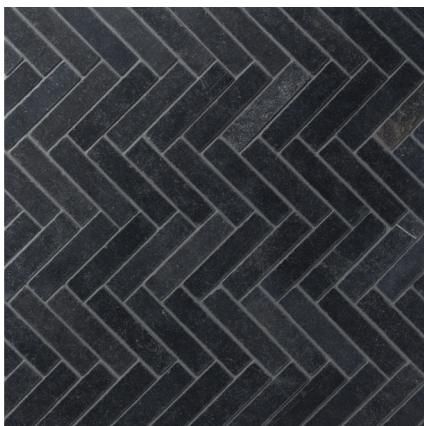

— EST 1967 —

FACINGS

OF AMERICA

Pierre SudTM

Pierre Sud™

Pierre Sud features tumbled French and Moroccan limestone that captures the soul of old-world Mediterranean architecture. Through careful craftsmanship, each piece replicates the weathered patina and soft edges of stone worn smooth by centuries of use. Available in multiple sizes and mosaics, this collection brings timeless, sun-drenched character to any space.

Crème Bordeaux
PRS-OFF1X4-CREBOR-TUM-GB

Luberon
PRS-OFF1X4-LUBERON-TUM-GB

Argent
PRS-OFF1X4-ARGENT-TUM-GB

Noir
PRS-OFF1X4-NOIR-TUM-GB

All sizes noted are nominal.

Crème Bordeaux
PRS-HER1X4-CREBOR-TUM-GB

Luberon
PRS-HER1X4-LUBERON-TUM-GB

Argent
PRS-HER1X4-ARGENT-TUM-GB

Noir
PRS-HER1X4-NOIR-TUM-GB

All sizes noted are nominal.

Crème Bordeaux
PRS-4X4-CREBOR-TUM-GB

Luberon
PRS-4X4-LUBERON-TUM-GB

Argent
PRS-4X4-ARGENT-TUM-GB

Gris
PRS-4X4-GRIS-TUM-GB