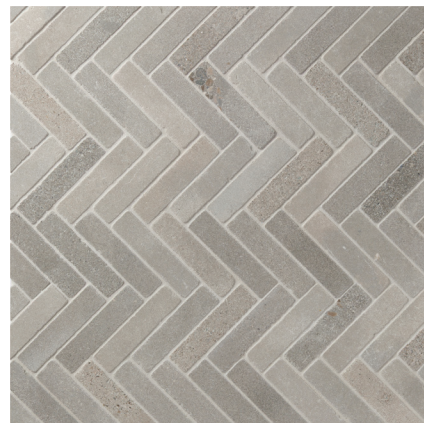

— EST 1967 —

FACINGS

OF AMERICA

Pierre SudTM

Pierre Sud™

Pierre Sud features tumbled French and Moroccan limestone that captures the soul of old-world Mediterranean architecture. Through careful craftsmanship, each piece replicates the weathered patina and soft edges of stone worn smooth by centuries of use. Available in multiple sizes and mosaics, this collection brings timeless, sun-drenched character to any space.

Crème Bordeaux
PRS-OFF1X4-CREBOR-TUM-GB

Luberon
PRS-OFF1X4-LUBERON-TUM-GB

Argent
PRS-OFF1X4-ARGENT-TUM-GB

Noir
PRS-OFF1X4-NOIR-TUM-GB

All sizes noted are nominal.

Crème Bordeaux
PRS-HER1X4-CREBOR-TUM-GB

Luberon
PRS-HER1X4-LUBERON-TUM-GB