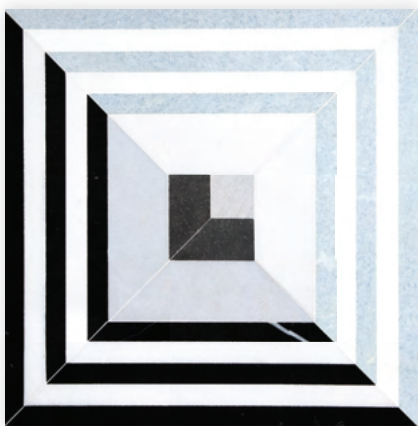

12" X 12" BOARD