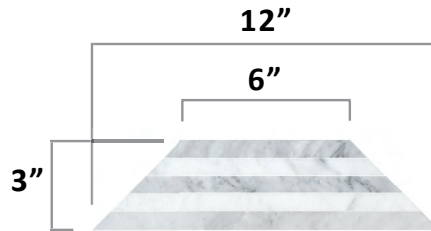

EST 1967

FACINGS

OF AMERICA

*p*ART DECO SERIES
Stone Mosaic Collection

Shown: Regal Square in Rotated Orientation

3" X 24" BOARD (Border)

1 SHEET = 0.1875 SQ FT / 0.753 LIN FT

**pART DECO MODIQUE
 GREY BORDER**

SKU: AD6-MP2-501

Italian Carrara Light Select(P)
 Italian Carrara Dark Select(P)

Joint Width: Tight Joint
 Material: Marble
 Thickness: 3/8"
 Mesh Mounted

3" X 24" BOARD (Border)

1 SHEET = 0.1875 SQ FT / 0.753 LIN FT