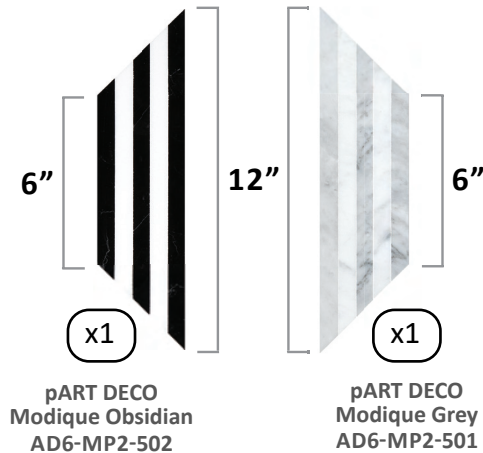

1 MODULE = 0.375 SQ FT

**pART DECO
MODIQUE SYMMETRY
OBSIDIAN / GREY
MODULE**

SKU: AD6-MP2-532

Joint Width: Tight Joint
Material: Marble
Thickness: 3/8"
Mesh Mounted