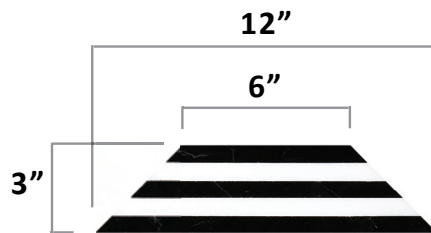

EST 1967

FACINGS

OF AMERICA

*p*ART DECO SERIES
Stone Mosaic Collection

Shown: Regal Square in Rotated Orientation

3" X 24" BOARD (Border)

1 SHEET = 0.1875 SQ FT / 0.753 LIN FT

**pART DECO MODIQUE
 GREY BORDER**

SKU: AD6-MP2-501

Italian Carrara Light Select(P)
 Italian Carrara Dark Select(P)

Joint Width: Tight Joint
 Material: Marble
 Thickness: 3/8"
 Mesh Mounted

3" X 24" BOARD (Border)

1 SHEET = 0.1875 SQ FT / 0.753 LIN FT