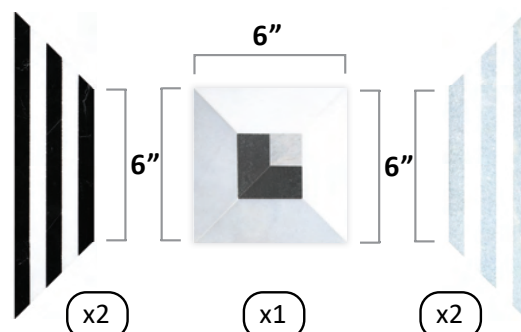

(x2) pART DECO Modique Obsidian AD6-MP2-502
(x1) Fordham Focal DM5-MHP2-417
(x2) pART DECO Modique Celeste AD6-MP2-503

1 MODULE = 1 SQ FT

**pART DECO
MODIQUE FRAME
+ FORDHAM FOCAL
MODULE D**
SKU: AD6-MP2-542

Joint Width: Tight Joint
Material: Marble, Basalt
Thickness: 3/8"
Mesh Mounted