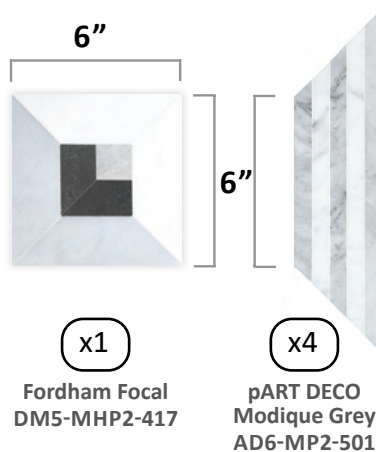

12" X 12" BOARD

1 MODULE = 0.375 SQ FT

**pART DECO
 MODIQUE SYMMETRY
 OBSIDIAN / GREY
 MODULE**

SKU: AD6-MP2-532

Joint Width: Tight Joint
 Material: Marble
 Thickness: 3/8"
 Mesh Mounted

12" X 12" BOARD

1 MODULE = 1 SQ FT