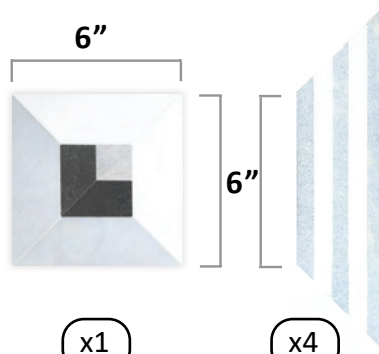

Shown: pART DECO Modique Symmetry Obsidian / Celeste Module

EST 1967

FACINGS

OF AMERICA

*p*ART DECO SERIES
Stone Mosaic Collection

Shown: pART DECO Modique Frame + Fordham Focal Module C

12" X 12" BOARD

(x1) Fordham Focal DM5-MHP2-417
 (x4) pART DECO Modique Celeste AD6-MP2-503