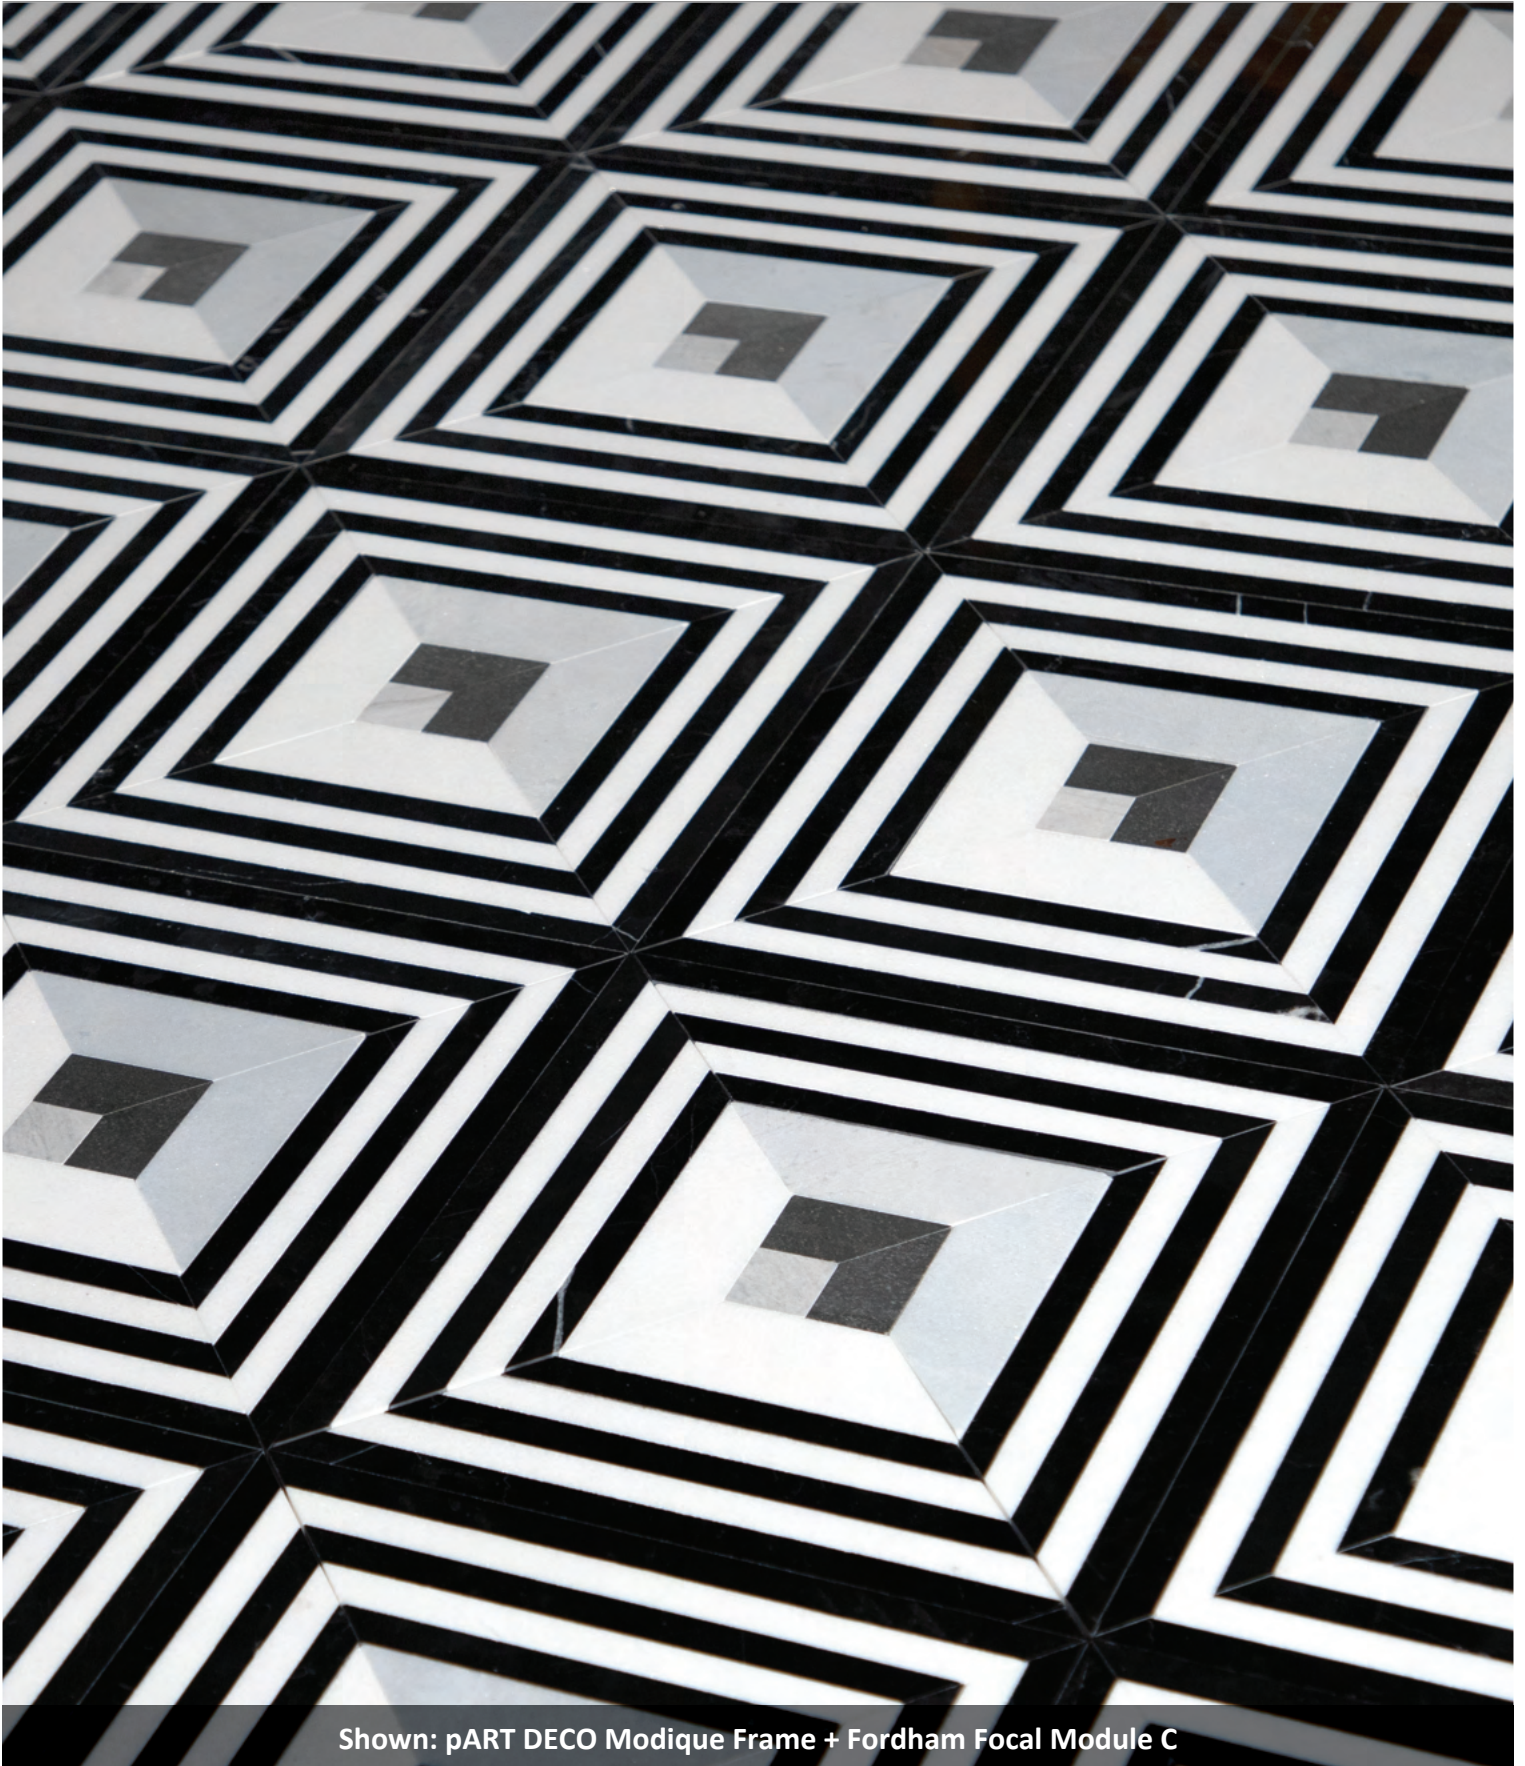

EST 1967

FACINGS

OF AMERICA

*p*ART DECO SERIES
Stone Mosaic Collection

Shown: pART DECO Modique Frame + Fordham Focal Module C