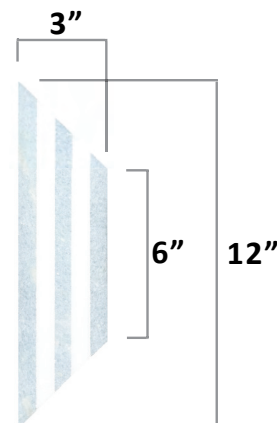

Italian Carrara Dark Select(P)

Joint Width: Tight Joint

Material: Marble

Thickness: 3/8"

Mesh Mounted

12" X 12" BOARD (Stream)

1 SHEET = 0.1875 SQ FT / 0.753 LIN FT

**pART DECO MODIQUE
STREAM OBSIDIAN**

SKU: AD6-MP2-502S

Thassos Select(P)

Nero Marquina Select(P)

Joint Width: Tight Joint

Material: Marble

Thickness: 3/8"

Mesh Mounted

12" X 12" BOARD (Stream)

1 SHEET = 0.1875 SQ FT / 0.753 LIN FT

**pART DECO MODIQUE
STREAM CELESTE**

SKU: AD6-MP2-503S

Thassos Select(P)

Celeste Blue(P)

Joint Width: Tight Joint

Material: Marble

Thickness: 3/8"