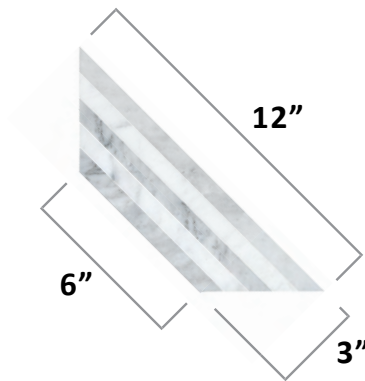

1 SHEET = 0.1875 SQ FT / 0.753 LIN FT

**pART DECO MODIQUE
STREAM CELESTE**

SKU: AD6-MP2-503S

Thassos Select(P)

Celeste Blue(P)

Joint Width: Tight Joint

Material: Marble

Thickness: 3/8"

Mesh Mounted

EST 1967

FACINGS

OF AMERICA

*p*ART DECO SERIES Stone Mosaic Collection

Shown: *p*ART DECO Modique Stream Grey Configuration for Wainscot

24" X 24" BOARD (Chevron)

1 SHEET = 0.1875 SQ FT / 0.753 LIN FT