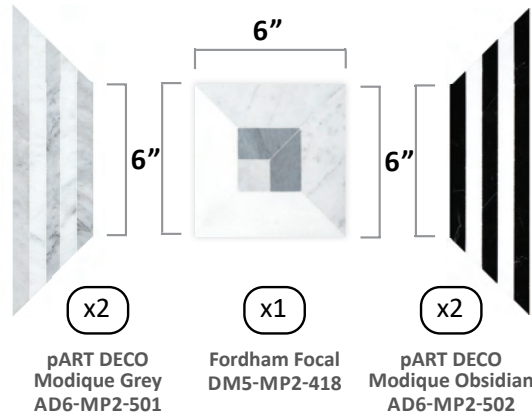

1 MODULE = 1 SQ FT

**pART DECO
MODIQUE FRAME
+ FORDHAM FOCAL
MODULE F**
SKU: AD6-MP2-540

Joint Width: Tight Joint
Material: Marble
Thickness: 3/8"
Mesh Mounted