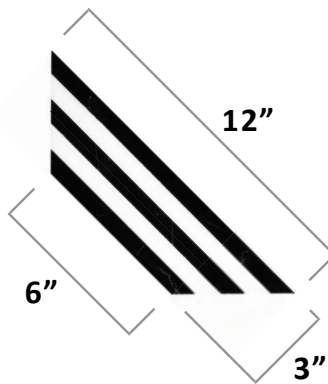

1 SHEET = 0.1875 SQ FT / 0.753 LIN FT

**pART DECO MODIQUE
CHEVRON OBSIDIAN**

SKU: AD6-MP2-502C

Thassos Select(P)

Nero Marquina Select(P)

Joint Width: Tight Joint

Material: Marble

Thickness: 3/8"

Mesh Mounted