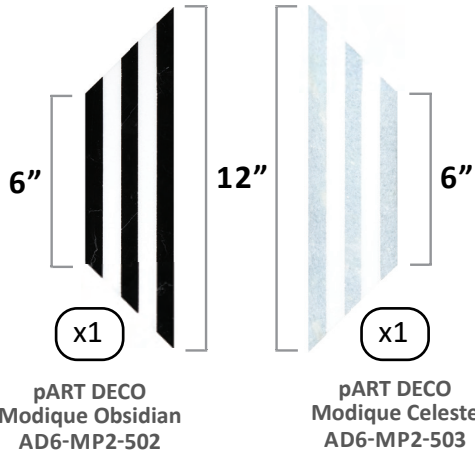

Thickness: 3/8"

Mesh Mounted

24" X 24" BOARD (Chevron)

1 SHEET = 0.1875 SQ FT / 0.753 LIN FT

**pART DECO MODIQUE
CHEVRON CELESTE**

SKU: AD6-MP2-503C

Thassos Select(P)

Celeste Blue(P)

Joint Width: Tight Joint

Material: Marble

Thickness: 3/8"

Mesh Mounted

EST 1967

FACINGS

OF AMERICA

*p*ART DECO SERIES Stone Mosaic Collection

Shown: *p*ART DECO Modique Chevron Celeste for the Kitchen Backsplash

12" X 12" BOARD

1 MODULE = 0.375 SQ FT

**pART DECO
 MODIQUE SYMMETRY
 OBSIDIAN / CELESTE
 MODULE**

SKU: AD6-MP2-531

Joint Width: Tight Joint
 Material: Marble
 Thickness: 3/8"
 Mesh Mounted