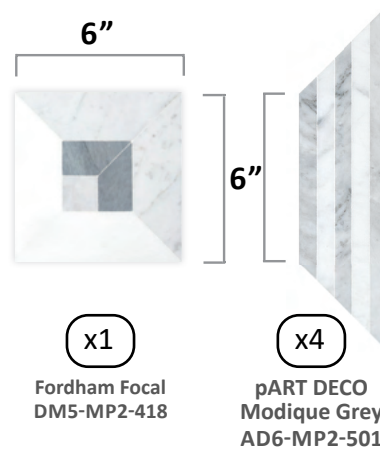

1 MODULE = 1 SQ FT

**pART DECO
MODIQUE FRAME
+ FORDHAM FOCAL
MODULE G**
SKU: AD6-MP2-534

Joint Width: Tight Joint
Material: Marble
Thickness: 3/8"
Mesh Mounted