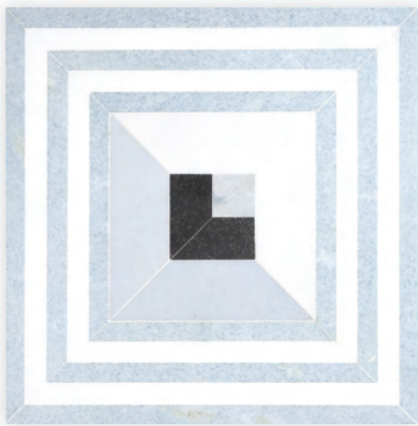

Shown: pART DECO Modique Symmetry Obsidian / Celeste Module

EST 1967

FACINGS

OF AMERICA

*p*ART DECO SERIES
Stone Mosaic Collection

Shown: pART DECO Modique Frame + Fordham Focal Module C

12" X 12" BOARD

(x1) Fordham Focal DM5-MHP2-417
 (x4) pART DECO Modique Celeste AD6-MP2-503