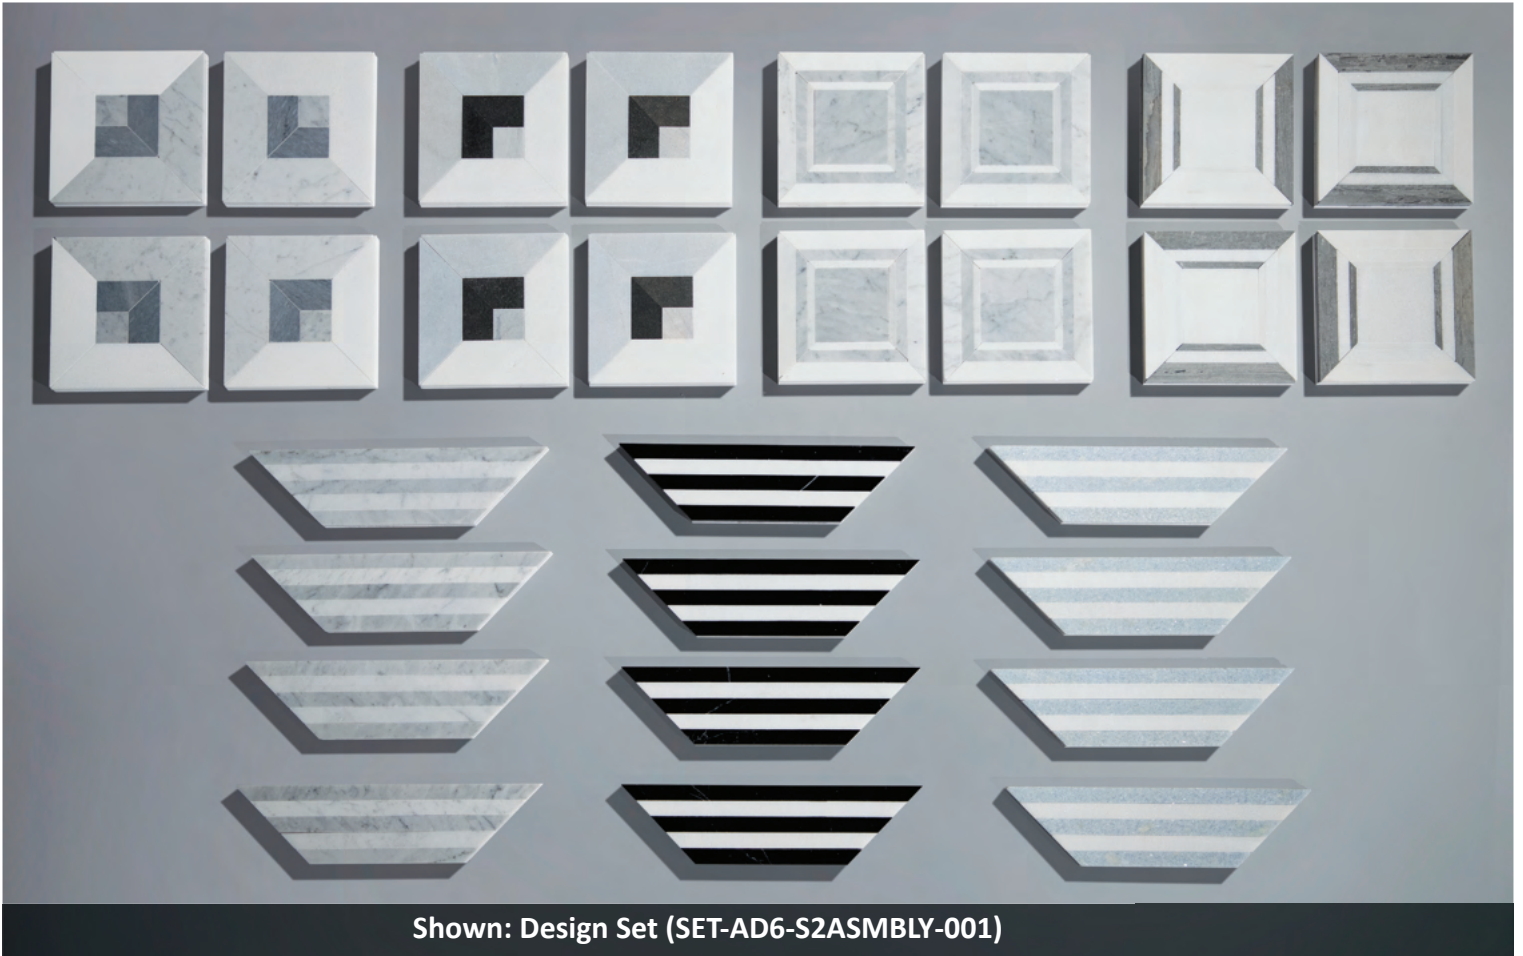

Shown: Design Set (SET-AD6-S2ASMBLY-001)

MEET THE pARTS

Thassos Select(P), Italian Carrara Light Select(P), Italian Carrara Dark Select(P), Bardiglio Imperiale(P)

Thassos Select(P), Morning Blue(P), Blue De Savoie(P), Basalto(H)

Thassos Select(P), Italian Carrara Light Select(P), Italian Carrara Dark Select(P)

Thassos Select(P), Bianco Dolomiti Select(P), Wood Vein Blue(P)

Italian Carrara Light Select(P), Italian Carrara Dark Select(P)

Thassos Select(P), Nero Marquina Select(P)

Thassos Select(P), Celeste Blue(P)