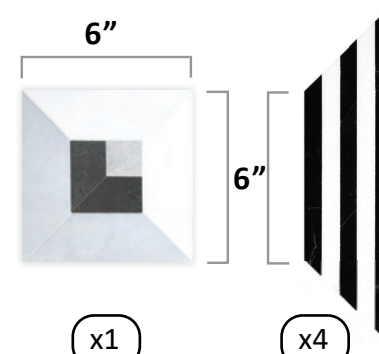

(x1) Fordham Focal DM5-MHP2-417
(x4) pART DECO Modique Obsidian AD6-MP2-502

1 MODULE = 1 SQ FT

**pART DECO
MODIQUE FRAME
+ FORDHAM FOCAL
MODULE C**
SKU: AD6-MP2-536

Joint Width: Tight Joint
Material: Marble, Basalt
Thickness: 3/8"
Mesh Mounted