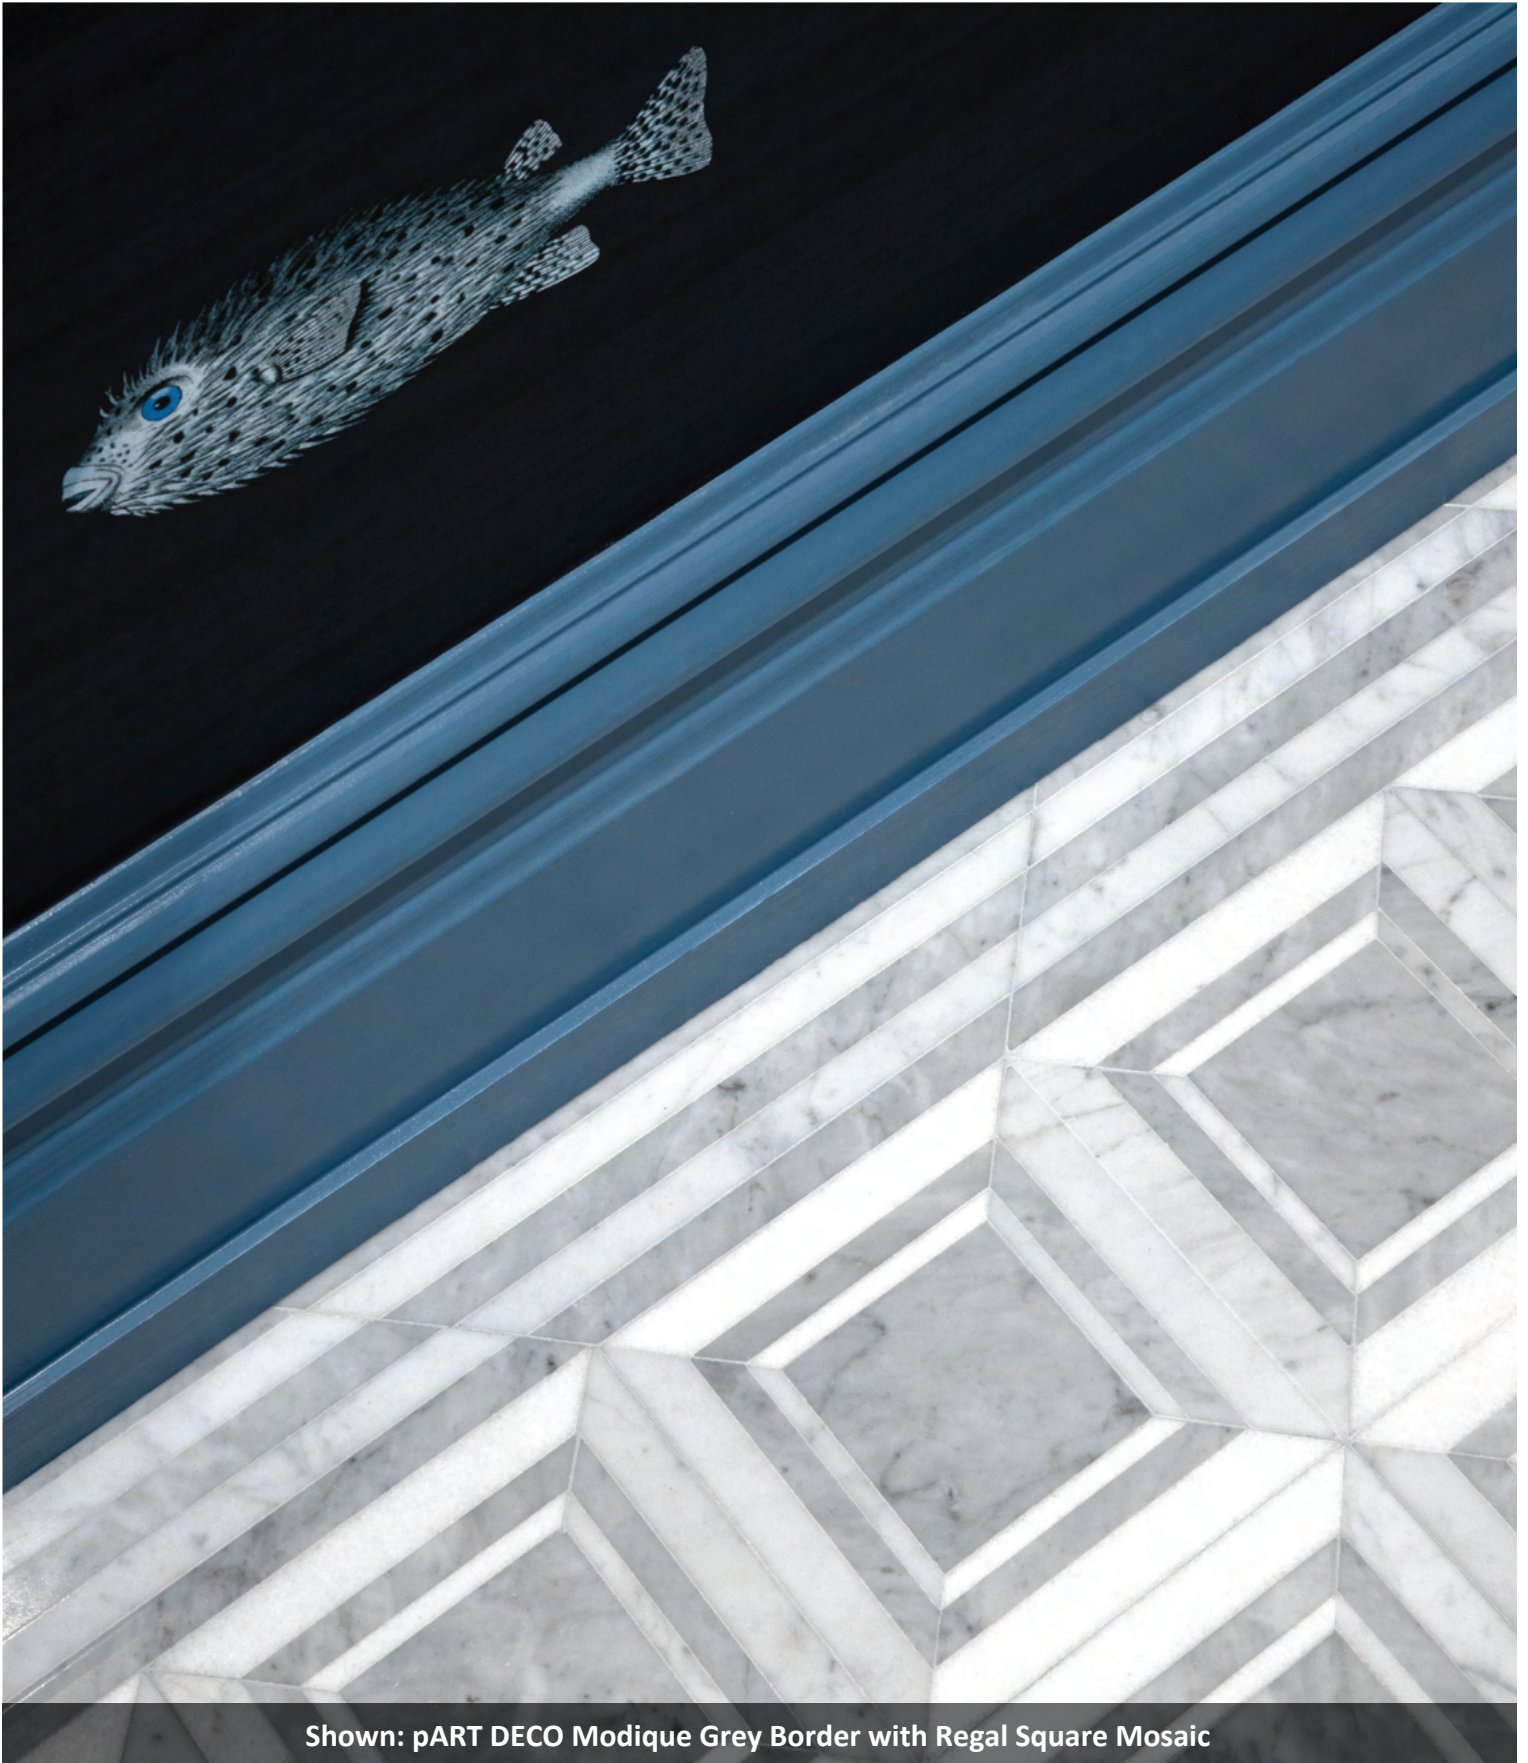

**pART DECO MODIQUE
 CELESTE BORDER**

SKU: AD6-MP2-503

Thassos Select(P)
 Celeste Blue(P)

Joint Width: Tight Joint
 Material: Marble
 Thickness: 3/8"
 Mesh Mounted

EST 1967

FACINGS

OF AMERICA

*p*ART DECO SERIES
Stone Mosaic Collection