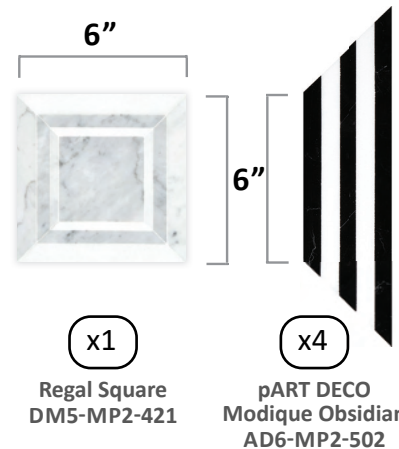

1 MODULE = 1 SQ FT

**pART DECO
MODIQUE FRAME
+ REGAL SQUARE
MODULE B**
SKU: AD6-MP2-539

Joint Width: Tight Joint
Material: Marble
Thickness: 3/8"
Mesh Mounted