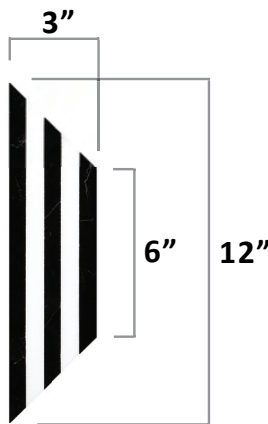

Italian Carrara Dark Select(P)

Joint Width: Tight Joint

Material: Marble

Thickness: 3/8"

Mesh Mounted

12" X 12" BOARD (Stream)

1 SHEET = 0.1875 SQ FT / 0.753 LIN FT

**pART DECO MODIQUE
STREAM OBSIDIAN**

SKU: AD6-MP2-502S

Thassos Select(P)

Nero Marquina Select(P)

Joint Width: Tight Joint

Material: Marble

Thickness: 3/8"

Mesh Mounted

12" X 12" BOARD (Stream)