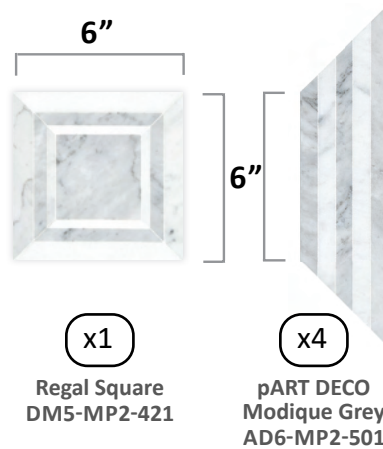

1 MODULE = 1 SQ FT

**pART DECO
MODIQUE FRAME
+ REGAL SQUARE
MODULE A**
SKU: AD6-MP2-538

Joint Width: Tight Joint
Material: Marble
Thickness: 3/8"
Mesh Mounted