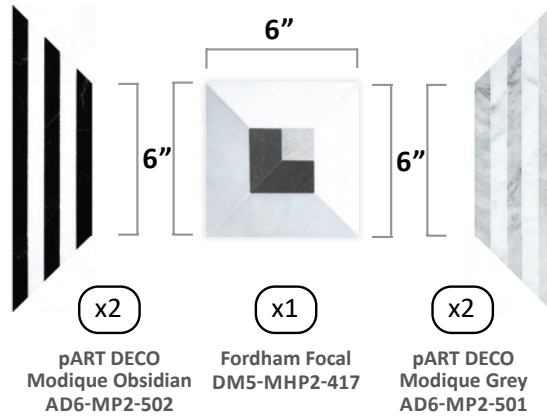

1 MODULE = 1 SQ FT

**pART DECO
 MODIQUE FRAME
 + FORDHAM FOCAL
 MODULE C**
SKU: AD6-MP2-536

Joint Width: Tight Joint
 Material: Marble, Basalt
 Thickness: 3/8"
 Mesh Mounted

12" X 12" BOARD

(x2) pART DECO Modique Obsidian AD6-MP2-502
 (x1) Fordham Focal DM5-MHP2-417
 (x2) pART DECO Modique Celeste AD6-MP2-503

1 MODULE = 1 SQ FT

**pART DECO
 MODIQUE FRAME
 + FORDHAM FOCAL
 MODULE D**
SKU: AD6-MP2-542

Joint Width: Tight Joint
 Material: Marble, Basalt
 Thickness: 3/8"
 Mesh Mounted

12" X 12" BOARD

1 MODULE = 1 SQ FT