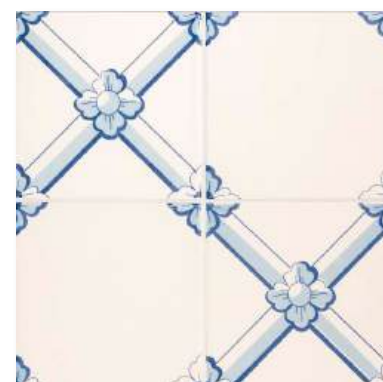

WLV20551
tomar glossy ceramic
6"x6"x3/8"

wall tiles

WLV20291 122 Kaleidoscope Blue
Glazed Ceramic
6"x6"x3/8"

WLV20540 Kaleidoscope Multi Color
Glazed Ceramic
6"x6"x3/8"

WLV20302 198 Camelias Blue
Glazed Ceramic
6"x6"x3/8"

WLV20502 Casal Blue
Glazed Ceramic
6"x6"x3/8"

WLV20315 249 Gelosia Blue
WLV20319 249A Gelosia Blanc Blue
Glazed Ceramic
6"x6"x3/8"

WLV20541 249A2 Gelosia Blanc
Glazed Ceramic
6"x6"x3/8"

WLV20313 238b Garden Flowers Blue
Glazed Ceramic
6"x6"x3/8"