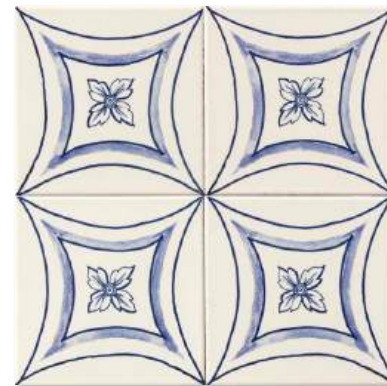

new wall tiles

WLV20546
azores glossy ceramic
6"x6"x3/8"

WLV20547
peniche glossy ceramic
6"x6"x3/8"

WLV20548
aveiro glossy ceramic
6"x6"x3/8"

WLV20549
lisboa glossy ceramic
6"x6"x3/8"

WLV20550
caldas glossy ceramic
6"x6"x3/8"

WLV20551
tomar glossy ceramic
6"x6"x3/8"

wall tiles

WLV20291 122 Kaleidoscope Blue
Glazed Ceramic
6"x6"x3/8"

WLV20540 Kaleidoscope Multi Color
Glazed Ceramic
6"x6"x3/8"

WLV20302 198 Camelias Blue
Glazed Ceramic
6"x6"x3/8"