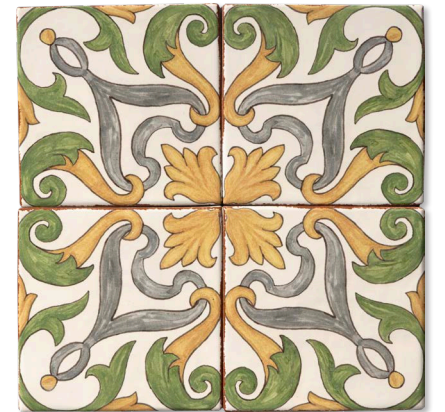

evora
terra cotta collection

— EST 1967 —

FACINGS

— OF AMERICA —

evora

Evora captures the spirit of Portuguese design, offering a collection of 6"x6" terracotta tiles that exude character and authenticity. The detailed patterns are designed to infuse spaces with warmth and charm, transforming walls and floors into works of art.

V2 = SLIGHT VARIATION:
Clearly distinguishable differences
in texture and/or pattern within
similar colors.

These products are hand made. Variations in shade, glaze, and dimensions may vary from shipment to shipment. These products has subtle variation in tone and texture. Variation is inherent to the handmade process and is intentional . Vendor assumes no liability in these cases.

guardo

floor / wall tiles

TL80904
lisbon matte terra cotta
6"x6"x3/8"
0.25 sqft/pcs

TL80905
porto matte terra cotta
6"x6"x3/8"
0.25 sqft/pcs

TL80906
faro matte terra cotta
6"x6"x3/8"
0.25 sqft/pcs

TL80907
guardo matte terra cotta
6"x6"x3/8"
0.25 sqft/pcs

TL80908
braga matte terra cotta
6"x6"x3/8"
0.25 sqft/pcs

TL80909
tavira matte terra cotta
6"x6"x3/8"
0.25 sqft/pcs

trim

ML80176
seine edge trim terra cotta
5/8"x6"x3/8"

— EST 1967 —

FACINGS

—
OF AMERICA