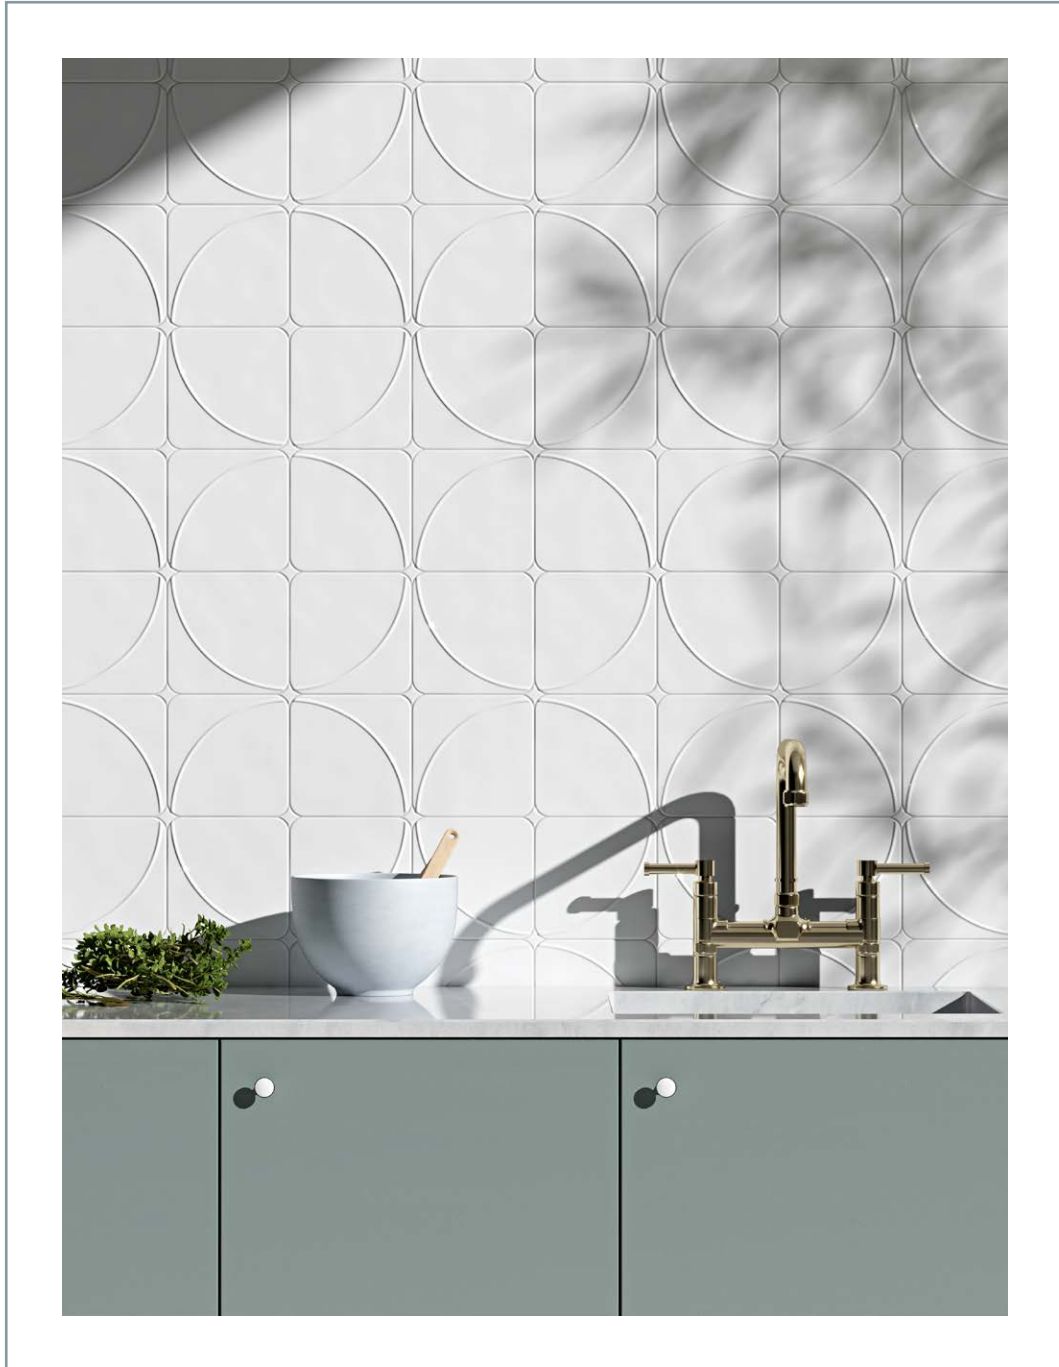

curves
ceramic collection

— EST 1967 —

FACINGS

—
OF AMERICA

wall tiles

TL80817
aquamarine halo
ceramic 6"x6"x3/8"
0.25 sqft/pcs

TL80818
serenity halo
ceramic 6"x6"x3/8"
0.25 sqft/pcs

TL80819
blush halo
ceramic 6"x6"x3/8"
0.25 sqft/pcs

TL80820
ice halo
ceramic 6"x6"x3/8"
0.25 sqft/pcs

TL80821
ivory halo
ceramic 6"x6"x3/8"
0.25 sqft/pcs

TL80822
aquamarine mandala
ceramic 6"x6"x3/8"
0.25 sqft/pcs

TL80823
serenity mandala
ceramic 6"x6"x3/8"
0.25 sqft/pcs