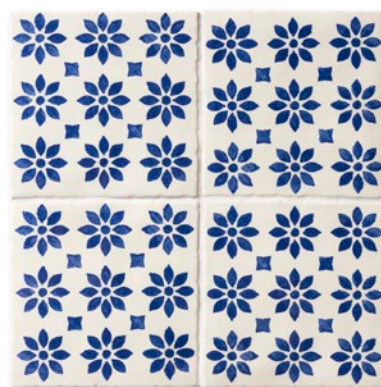

chez monet
ceramic collection

— EST 1967 —

FACINGS

— OF AMERICA —

wall tiles

TL80554 Calais
Glossy Ceramic
6"x6"x3/8"

TL80555 Auvergne
Glossy Ceramic
6"x6"x3/8"

TL80556 Dauphine
Glossy Ceramic
6"x6"x3/8"

TL80557 Loire
Glossy Ceramic
6"x6"x3/8"

TL80558 Roussillon
Glossy Ceramic
6"x6"x3/8"

TL80559 Gascony
Glossy Ceramic
6"x6"x3/8"

compatible trims & field tile

ML80063 Miradouro Classic
Finish Trim 1"x6"x3/4"
Glossy Ceramic

ML80062 Miradouro Classic
Ogee Trim 2"x6"x3/4"
Glossy Ceramic

ML80061 Miradouro Classic
Base Trim 4 3/16"x6"x3/4"
Glossy Ceramic

TL80602 Blanc
Glossy Ceramic
6"x6"x3/8"

— EST 1967 —

FACINGS

—
OF AMERICA