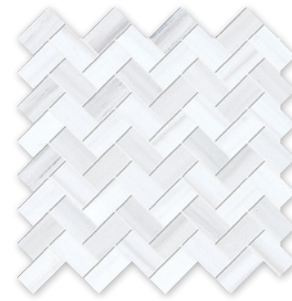

mosaics

MS01641
bianco dolomiti classic polished
herringbone 1"x2" mosaic
12 1/8"x13 3/8"x3/8" sheets
0.90 sqft/pcs