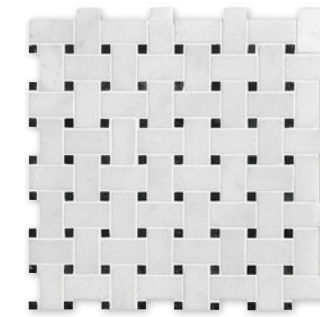

MS00683 basket weave 1"x2" avalon & black polished 12"x12"x3/8" sheets 1.00 sqft/pcs