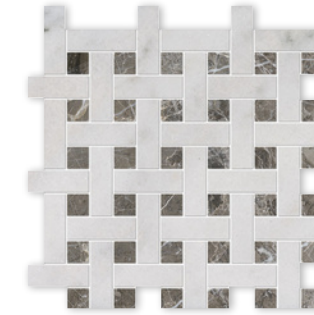

MS01735 basket weave 1"x3"
avalon&silver drop polished
12 5/8"x12 5/8"x3/8" sheets
0.97 sqft/pcs