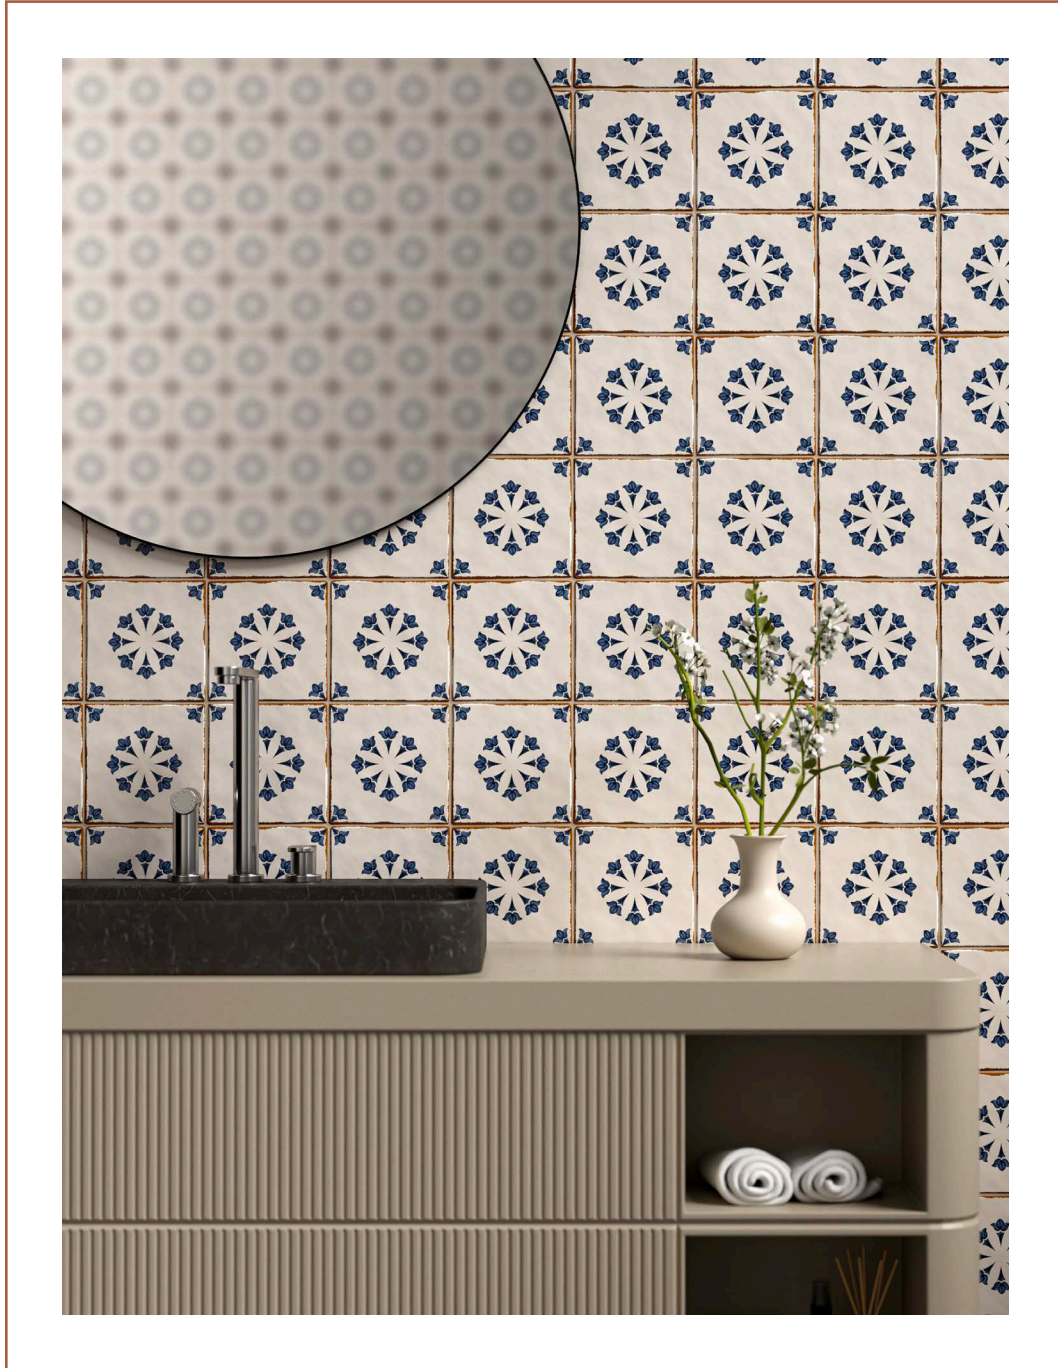

arcadia
terra cotta collection

— EST 1967 —

FACINGS

—
OF AMERICA

arcadia

Inspired by Mediterranean Grace

The Arcadia collection celebrates the soulful artistry and warm hues of Mediterranean design. These 6"x6" terracotta tiles feature intricate designs that add depth and character to any interior. From cozy kitchens to elegant living spaces, Arcadia brings a harmonious blend of tradition and modern style to your home.

Usage

- Backsplash
- Bathroom Floors / Walls
- Commercial Interior Floors / Walls
- Residential Interior Floors / Walls
- Shower Floors / Walls

V2 = SLIGHT VARIATION:
Clearly distinguishable differences
in texture and/or pattern within
similar colors.