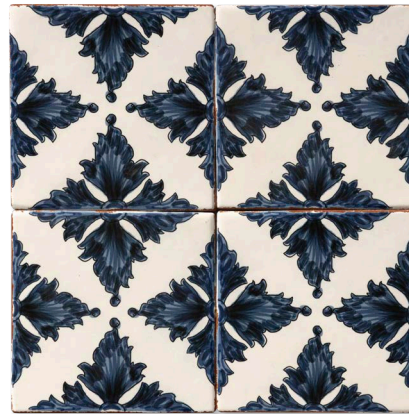

TL80912
notch matte terra cotta
6"x6"x3/8"
0.25 sqft/pcs