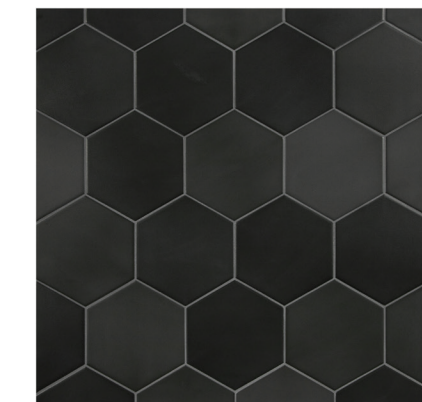

## COLORS

**C22-PM1-151**  
16 Shades of White (Matte)

**C22-PM1-152**  
16 Shades of Cashmere Grey (Matte)

**C22-PM1-153**  
16 Shades of Twilight Blue (Matte)

**C22-PM1-154**  
16 Shades of Black (Matte)