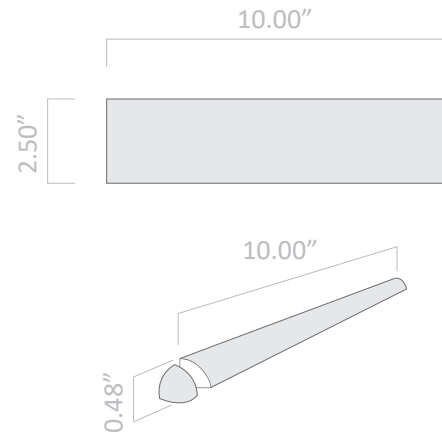

## 16 SHADES MATTE PORCELAIN

HEXAGON

**Size:** 5.50" x 6.3125" (0.18 Sq Ft per Tile)

**Recommended Joint Width:** 1/16"

**Thickness:** 3/8"

**Material:** Porcelain

Commercial  
Foot Traffic

Frost  
Resistant

**Size:** 2.50" x 10" (0.1728 Sq Ft per Tile)  
**Recommended Joint Width:** 1/16"  
**Thickness:** 3/8"  
**Material:** Porcelain  
**Trim Pieces:** 1/2" x 10" Quarter Round & Corner

Commercial  
Foot Traffic