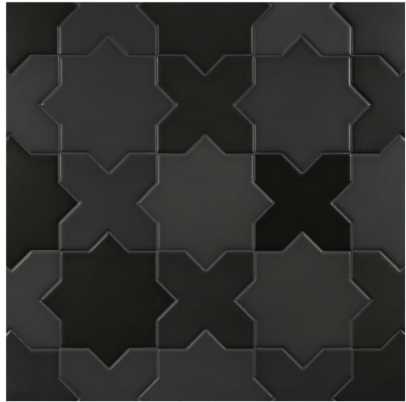

**Material:** Porcelain

Commercial  
Foot Traffic

DCOF  
Rated

COLORS

**C22-PM1-171**  
16 Shades of White (Matte)

**C22-PM1-172**  
16 Shades of Cashmere Grey (Matte)

**C22-PM1-173**  
16 Shades of Twilight Blue (Matte)