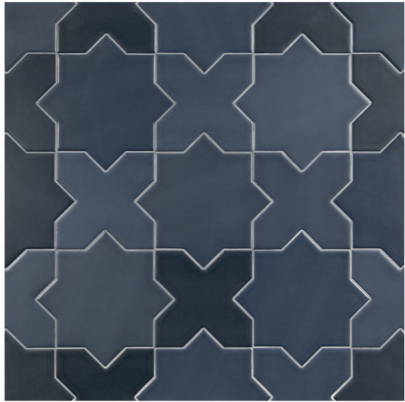

**Material:** Porcelain

Commercial  
Foot Traffic

DCOF  
Rated

COLORS

**C22-PM1-171**  
16 Shades of White (Matte)

**C22-PM1-172**  
16 Shades of Cashmere Grey (Matte)

**C22-PM1-173**  
16 Shades of Twilight Blue (Matte)