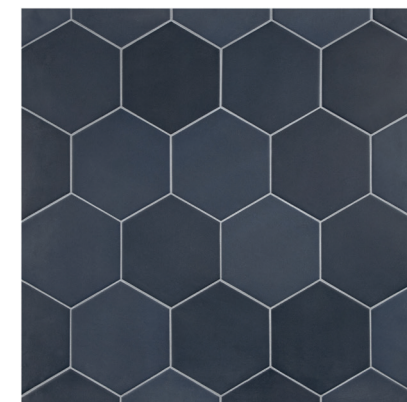

## COLORS

**C22-PM1-151**  
16 Shades of White (Matte)

**C22-PM1-152**  
16 Shades of Cashmere Grey (Matte)

**C22-PM1-153**  
16 Shades of Twilight Blue (Matte)

**C22-PM1-154**  
16 Shades of Black (Matte)