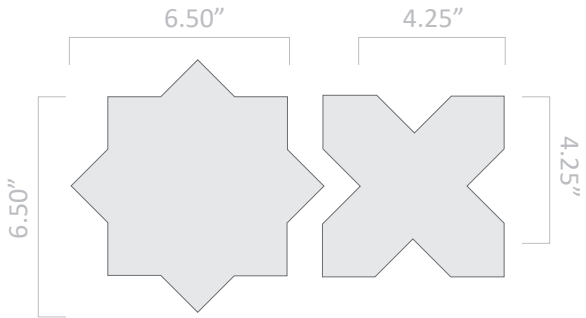

## 16 SHADES MATTE PORCELAIN

HEXAGON

**Size:** 5.50" x 6.3125" (0.18 Sq Ft per Tile)

**Recommended Joint Width:** 1/16"

**Thickness:** 3/8"

**Material:** Porcelain

Commercial  
Foot Traffic

Frost  
Resistant

**Size:** 2.50" x 10" (0.1728 Sq Ft per Tile)  
**Recommended Joint Width:** 1/16"  
**Thickness:** 3/8"  
**Material:** Porcelain  
**Trim Pieces:** 1/2" x 10" Quarter Round & Corner

Commercial  
Foot Traffic

**trueTONES®**  
16 SHADES MATTE PORCELAIN

CROSSING STAR

**Size:** Star 6.50" x 6.50" | Cross 4.25" x 4.25"  
(0.293 Sq Ft per Star Tile | 0.125 Sq Ft per Cross Tile)

**Recommended Joint Width:** 1/16"

**Thickness:** 3/8"