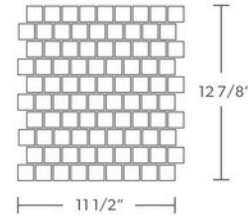

Pool, Spa &
Water Feature

Suitable for
Freezing
Environments

MOSAIC TILE

1.25"x 1.25" MOSAIC (ps11)

1.25"x 1.25"
OFFSET MOSAIC (ps11of)

1.25"x 2.5"
OFFSET MOSAIC (ps13of)

TRIM TILE

- BULLNOSE STRIP
(ps11bn)

- 1.25"x 8" BULLNOSE
(ps18bn)

- 4"x 4" BULLNOSE
(ps44bn)

- 4"x 4" BULLNOSE CORNER
(ps44bnoc)

- 4"x 8" BULLNOSE ON 4" SIDE
(ps48bn4)

- 4"x 8" BULLNOSE ON 8" SIDE
(ps48bn8)

POOL COPING

- 6"x 12" COPING
(ps612cop)