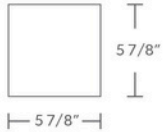

6" x 6" - Sukabumi Select - Honed

PATTERNS

FIELD TILE

6"x 6" (ps66)

6"x 12" (ps612)

2"x 6" (ps26)

4"x 4" (ps44)

4"x 8" (ps48)