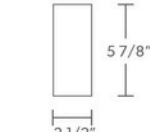

6" x 6" - Sukabumi Select - Honed

PATTERNS

FIELD TILE

6"x 6" (ps66)

6"x 12" (ps612)

2"x 6" (ps26)

4"x 4" (ps44)

4"x 8" (ps48)