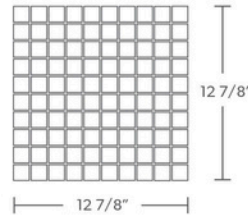

6" x 6" - Sukabumi Select - Honed

PATTERNS

FIELD TILE

6"x 6" (ps66)

6"x 12" (ps612)

2"x 6" (ps26)

4"x 4" (ps44)

4"x 8" (ps48)

Pool, Spa &
Water Feature

Suitable for
Freezing
Environments

MOSAIC TILE

1.25"x 1.25" MOSAIC (ps11)

1.25"x 1.25"
OFFSET MOSAIC (ps11of)

1.25"x 2.5"
OFFSET MOSAIC (ps13of)

TRIM TILE

- BULLNOSE STRIP
(ps11bn)