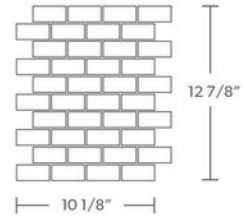

Pool, Spa &
Water Feature

Suitable for
Freezing
Environments

MOSAIC TILE

1.25"x 1.25" MOSAIC (ps11)

1.25"x 1.25"
OFFSET MOSAIC (ps11of)

1.25"x 2.5"
OFFSET MOSAIC (ps13of)

TRIM TILE

- BULLNOSE STRIP
(ps11bn)

- 1.25"x 8" BULLNOSE
(ps18bn)

- 4"x 4" BULLNOSE
(ps44bn)

- 4"x 4" BULLNOSE CORNER
(ps44bnoc)

- 4"x 8" BULLNOSE ON 4" SIDE
(ps48bn4)

- 4"x 8" BULLNOSE ON 8" SIDE
(ps48bn8)

POOL COPING

- 6"x 12" COPING
(ps612cop)