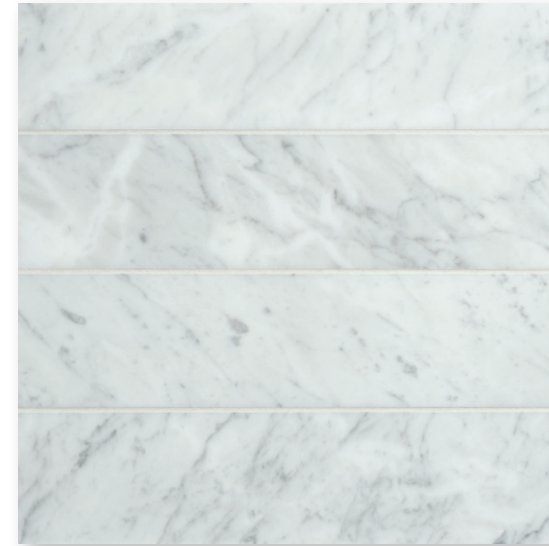

SONOMA STONE

STONES

CAVALLI
MARBLE : HONED
3 x 6 | 3 x 12 | 6 x 12 | 12 x 12 | 12 x 24 | 3D BARNETT 6 x 24