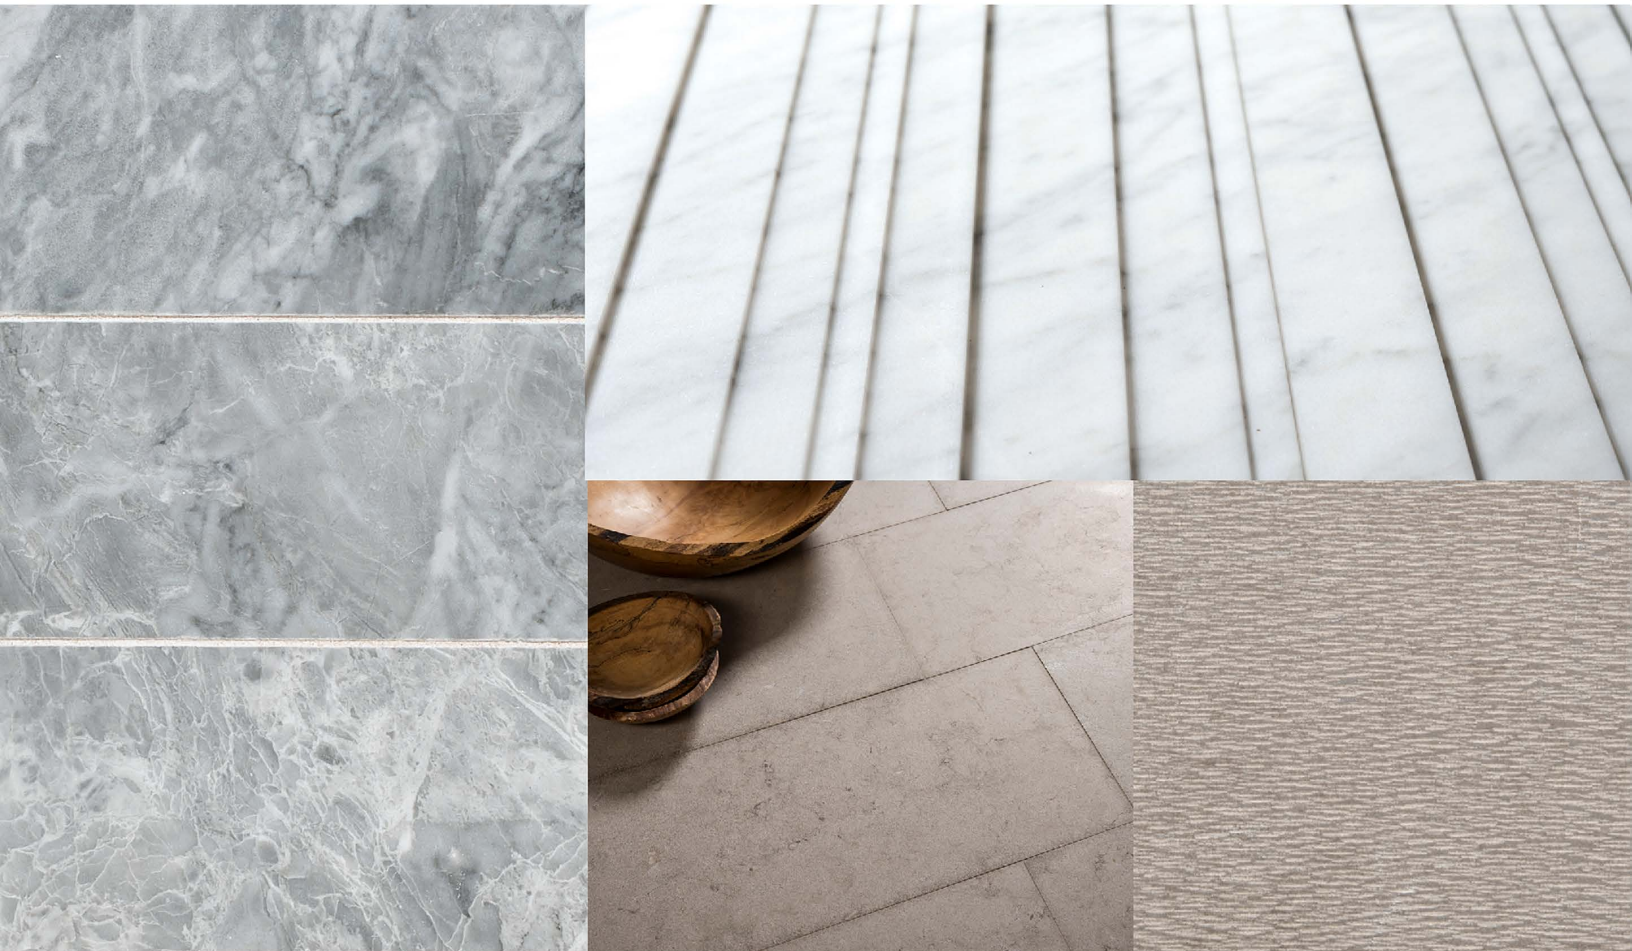

SONOMA STONE

— EST 1967 —

FACINGS

OF AMERICA