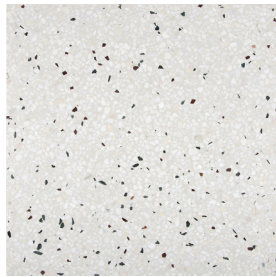

SLIMLINE TERRAZZO

— EST 1967 —

FACINGS

— OF AMERICA —

SLIMLINE TERRAZZO

24"x24"
Venetian Polished

24"x24"
Parisian Polished

24"x24"
Georgian Polished

24"x24"
Sicilian Polished

24"x24"
Victorian Polished

24"x24"
Alaskan Polished

24"x24"
Indonesian Polished

24"x24"
Moroccan Polished

24"x24"
Mediterranean
Polished

24"x24"
Lisboan Polished

24"x24"
Brazilian Polished

24"x24"
Belgian Polished

Recommended Uses

Residential Exterior Cladding
Commercial Exterior Floors
Interior Wall Interior Floors
Fireplaces

Technical Data

Variation: V3

EST 1967

FACINGS

OF AMERICA