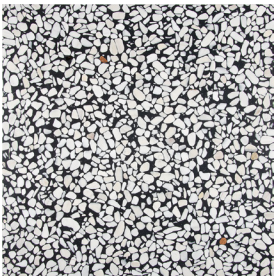

SLIMLINE TERRAZZO

— EST 1967 —

FACINGS

— OF AMERICA —

SLIMLINE TERRAZZO

24"x24"
Venetian Polished

24"x24"
Parisian Polished

24"x24"
Georgian Polished

24"x24"
Sicilian Polished

24"x24"
Victorian Polished

24"x24"
Alaskan Polished

24"x24"
Indonesian Polished

24"x24"
Moroccan Polished

24"x24"
Mediterranean
Polished

24"x24"
Lisboan Polished

24"x24"
Brazilian Polished

24"x24"
Belgian Polished

Recommended Uses

Residential Exterior Cladding
Commercial Exterior Floors
Interior Wall Interior Floors
Fireplaces

Technical Data

Variation: V3

EST 1967

FACINGS

OF AMERICA