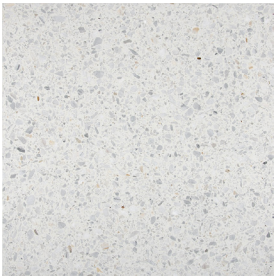

SLIMLINE TERRAZZO

— EST 1967 —

FACINGS

— OF AMERICA —

SLIMLINE TERRAZZO

24"x24"
Venetian Polished

24"x24"
Parisian Polished

24"x24"
Georgian Polished

24"x24"
Sicilian Polished

24"x24"
Victorian Polished

24"x24"
Alaskan Polished

24"x24"
Indonesian Polished

24"x24"
Moroccan Polished

24"x24"
Mediterranean
Polished

24"x24"
Lisboan Polished

24"x24"
Brazilian Polished

24"x24"
Belgian Polished

Recommended Uses

Residential Exterior Cladding
Commercial Exterior Floors
Interior Wall Interior Floors
Fireplaces

Technical Data

Variation: V3

EST 1967

FACINGS

OF AMERICA