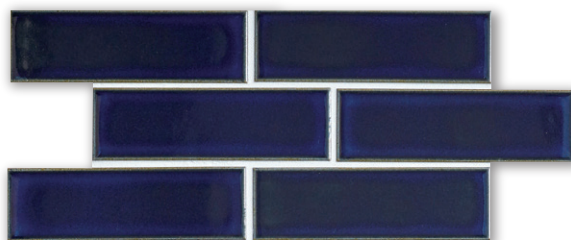

RHI-2P
Cloud

RHI-4P
Royal Blue

RHI-1F
Milky White

RHI-2F
Cloud

RHI-4F
Royal Blue

Note Wide shade variation inherent in this series.

Please note that mesh mounted product sheets should NEVER be placed directly on the wet saw for cutting. If cuts are required, pieces should be removed from the mesh and cut individually to avoid the glue releasing from the mesh, prior to completion of installation. The sheets should also NOT be exposed to moisture prior to installation.