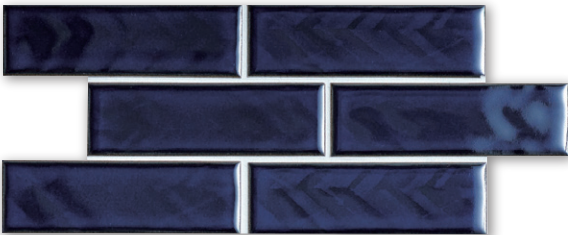

RHINE

— EST 1967 —

FACINGS

OF AMERICA

Rhine

1-3/4" x 5-3/4"

1 sheet = 0.93 sq.ft. / 16.74 sq.ft. per box

RHI-1P
Milky White

RHI-2P
Cloud

RHI-4P
Royal Blue

RHI-1F
Milky White

RHI-2F
Cloud

RHI-4F
Royal Blue

Note Wide shade variation inherent in this series.

Please note that mesh mounted product sheets should NEVER be placed directly on the wet saw for cutting. If cuts are required, pieces should be removed from the mesh and cut individually to avoid the glue releasing from the mesh, prior to completion of installation. The sheets should also NOT be exposed to moisture prior to installation.