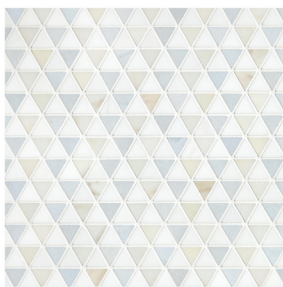

**REFINED TRIANGLE
RTRI-CMBD**

Bianco Dolomiti Select,
Calacatta Gold & Morning
Blue (H/P)