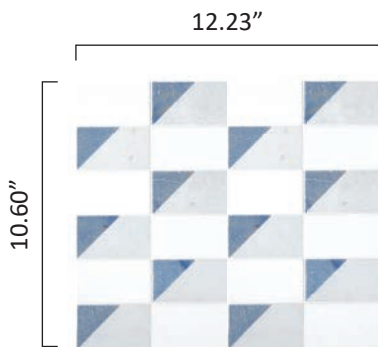

Thassos Select(H), Bardiglio Imperiale(H), Basalto(H)

1 Sheet = 0.75 Sq Ft

EST 1967

FACINGS

OF AMERICA

INNERANGLE Pietra Visivo Collection

DM5-MP2-401

Thassos Select(P), Morning Blue(P), Azul
Macaubas Select(P)

Although they are all perfectly flat, the appearance of dimension adds a uniquely provocative element that brings interior design to another level.

SINGLE SHEET

1 SHEET = 6" X 6" (0.25 SQ FT)

SKU: DM5-MP2-421