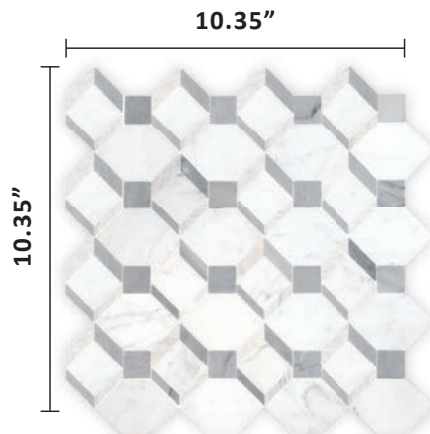

12" X 12" BOARD

1 SHEET = 0.744 SQ FT

SKU: DM5-MP2-413

Bianco Dolomiti Select(P)
Morning Blue(P)
Bardiglio Imperiale(P)

Joint Width: Micro Joint
Material: Marble
Thickness: 3/8"
Mesh Mounted

12" X 12" BOARD