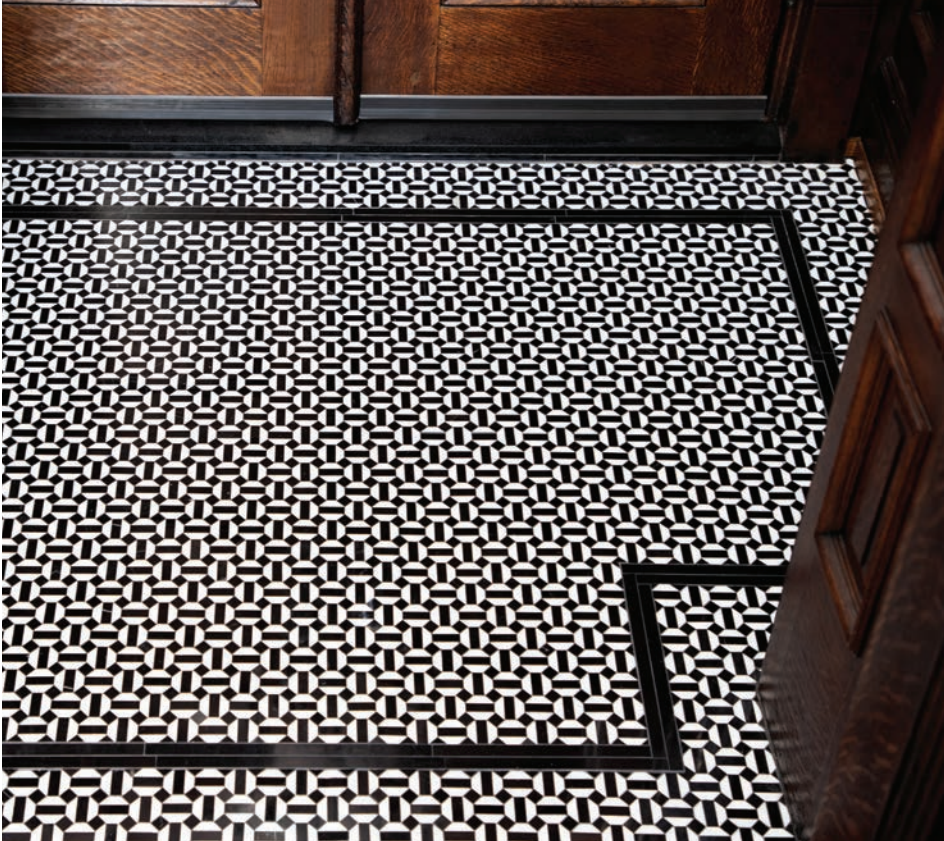

EST 1967

FACINGS

OF AMERICA

CANTERBURY

Pietra Visivo Collection

Each Sheet = 0.716 SF
Joint Width: Tight Joint
Material: Marble
Thickness: 3/8"
Mesh Mounted

WALL

FLOOR