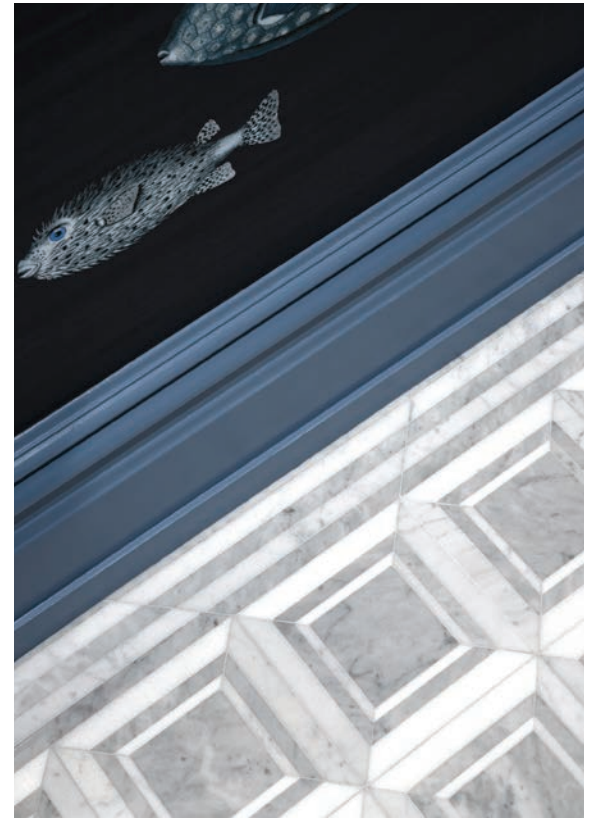

Pietra Visivo Collection

BEYOND CHIC AND SO ORIGINAL!

The Regal Square mosaic is part of a series of dimensional mosaics that offer the most timeless and upscale elements available!

Through a combination of geometric visuals and expert natural stone shading selection, these mosaics are dynamic treats which gently transform as one moves about the space.