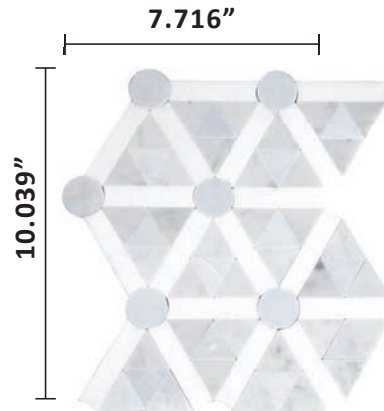

Thassos Select(H)

Azul Macaubas Select(P)

Joint Width: Tight Joint

Material: Marble

Thickness: 3/8"

Mesh Mounted

12" X 12" BOARD

1 SHEET = 0.537 SQ FT