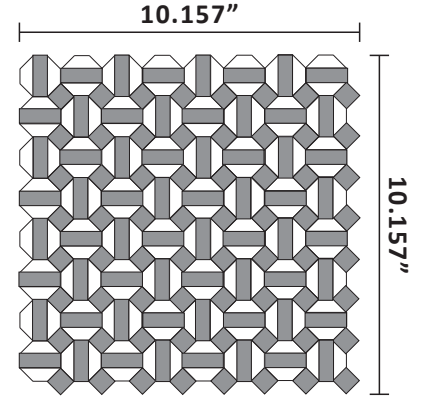

EST 1967

FACINGS

OF AMERICA

CANTERBURY

Pietra Visivo Collection

Each Sheet = 0.716 SF
Joint Width: Tight Joint
Material: Marble
Thickness: 3/8"
Mesh Mounted

WALL

FLOOR

Although they are all perfectly flat, the appearance of dimension adds a uniquely provocative element that brings interior design to another level.

SINGLE SHEET

1 SHEET = 6" X 6" (0.25 SQ FT)

SKU: DM5-MP2-421