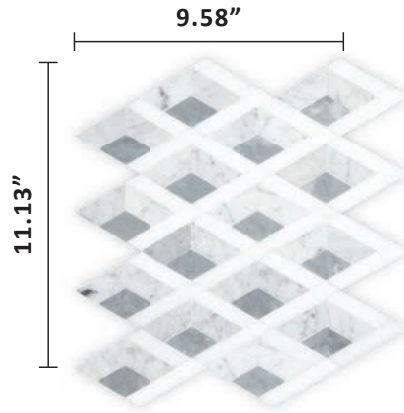

1 SHEET = 0.74 SQ FT

SKU: DM5-MP2-409
Thassos Select(P)
Italian Carrara Dark Select(P)
Bardiglio(P)

Joint Width: Micro Joint
Material: Marble
Thickness: 3/8"
Mesh Mounted