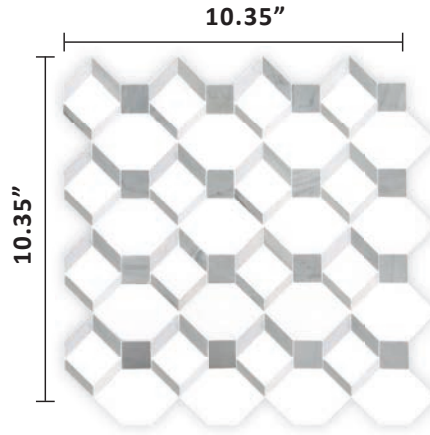

1 SHEET = 0.744 SQ FT

SKU: DM5-MP2-413

Bianco Dolomiti Select(P)
Morning Blue(P)
Bardiglio Imperiale(P)

Joint Width: Micro Joint
Material: Marble
Thickness: 3/8"
Mesh Mounted