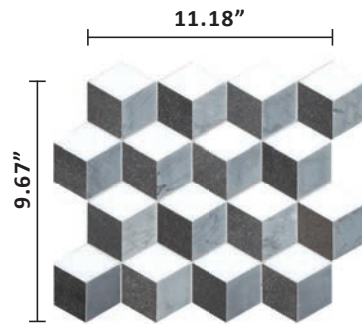

DM5-MH2-406

Thassos Select(H), Bardiglio Imperiale(H), Basalto(H)

1 Sheet = 0.75 Sq Ft