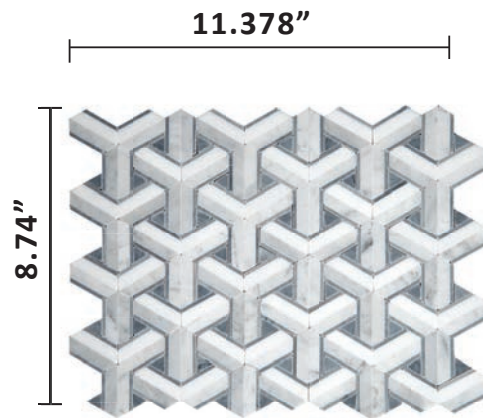

Joint Width: Tight Joint
Material: Marble, Basalt
Thickness: 3/8"
Mesh Mounted

12" X 12" BOARD

1 SHEET = 0.69 SQ FT

SKU: DM5-MP2-438

Thassos Select(P)
Italian Carrara Light Select(P)
Italian Carrara Dark Select(P)
Bardiglio Light(P)
Bardiglio Imperiale(P)