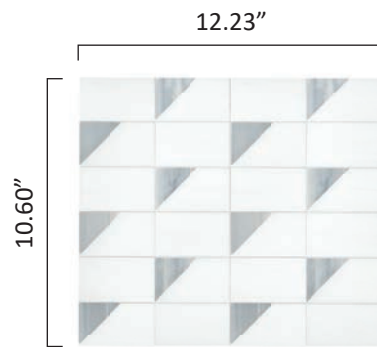

Thassos Select(H), Bardiglio Imperiale(H), Basalto(H)

1 Sheet = 0.75 Sq Ft

EST 1967

FACINGS

OF AMERICA

INNERANGLE Pietra Visivo Collection

DM5-MP2-401

Thassos Select(P), Morning Blue(P), Azul
Macaubas Select(P)

1 SHEET = 0.90 SF

DM5-MH2-402

Bianco Dolomiti Light(H), Bianco Dolomiti
Medium(H), Sterling Blue Light Select(H)

1 SHEET = 0.90 SF

EST 1967

FACINGS

OF AMERICA

REGAL SQUARE

Although they are all perfectly flat, the appearance of dimension adds a uniquely provocative element that brings interior design to another level.

SINGLE SHEET

1 SHEET = 6" X 6" (0.25 SQ FT)

SKU: DM5-MP2-421