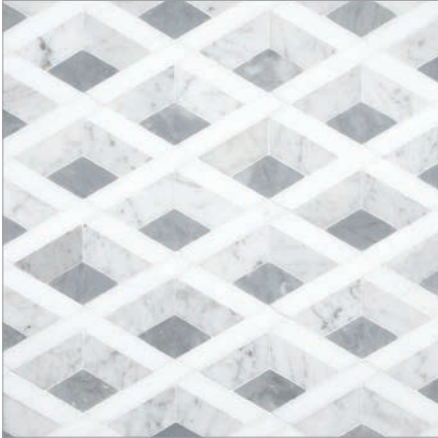

Joint Width: Tight Joint
Material: Marble
Thickness: 3/8"
Mesh Mounted

EST 1967

FACINGS

OF AMERICA

VERONA

Pietra Visivo Collection

CLASSIC DESIGN WITH A HINT OF MODERN

Inspired by the artistry of historical European mosaics, the Verona mosaic features a classical design updated by our selection of fresh stone colors. Each sheet is hand crafted by master mosaic artisans, which feature precise cuts that visually eliminate all grout joints.