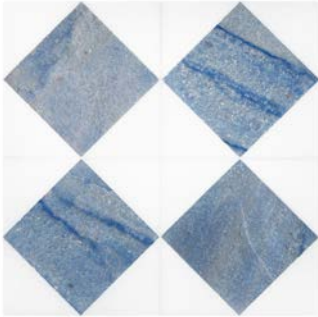

EST 1967

FACINGS

OF AMERICA

ASQUARE Pietra Visivo Collection

DM5-MHP2-441

Thassos Select(H) & Azul Macaubas
Select(P)

1 SHEET = 0.25 SF