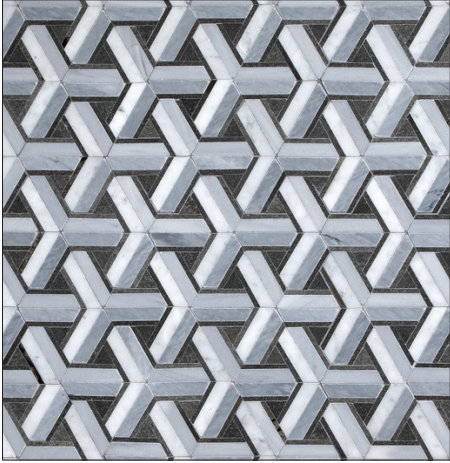

12" X 12" BOARD