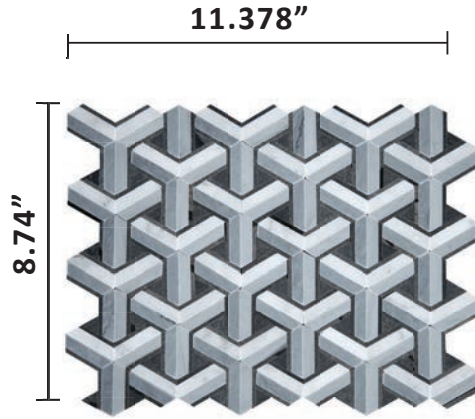

1 SHEET = 0.69 SQ FT

SKU: DM5-MP2-437

Italian Carrara(P)
Bardiglio Light(P)
Bardiglio Imperiale(P)
Basalto(P)

Joint Width: Tight Joint
Material: Marble, Basalt
Thickness: 3/8"
Mesh Mounted