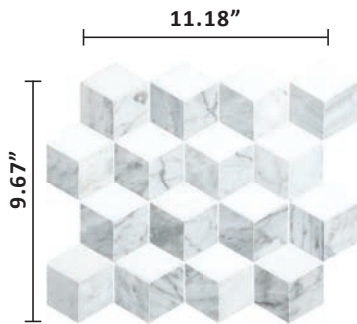

EST 1967

FACINGS

OF AMERICA

CUBIST Pietra Visivo Collection

DM5-MP2-405

Thassos Select(P), Italian Carrara Light Select(P), Italian Carrara Dark Select(P)

1 Sheet = 0.75 Sq Ft