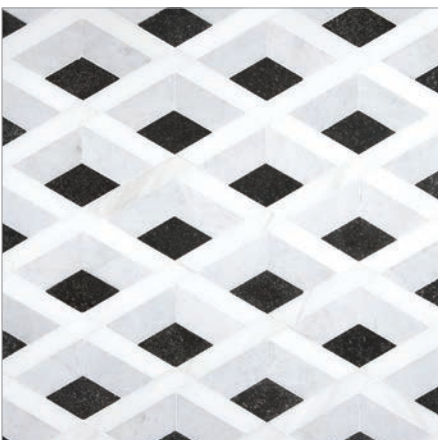

12" X 12" BOARD