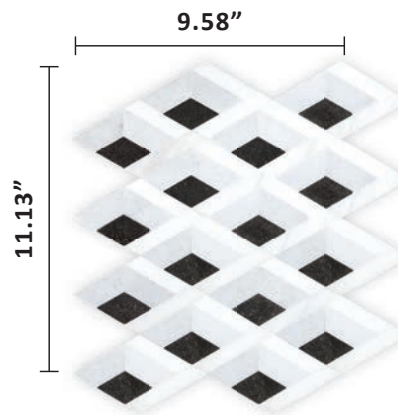

12" X 12" BOARD

1 SHEET = 0.74 SQ FT

SKU: DM5-MP2-409
Thassos Select(P)
Italian Carrara Dark Select(P)
Bardiglio(P)

Joint Width: Micro Joint
Material: Marble
Thickness: 3/8"
Mesh Mounted

12" X 12" BOARD

1 SHEET = 0.74 SQ FT