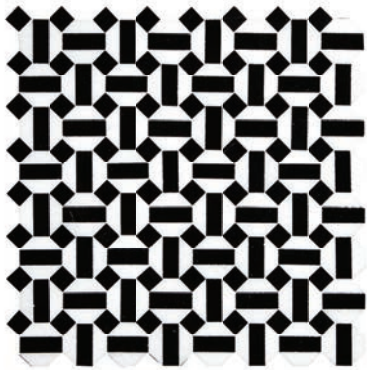

COLORWAYS

NATURAL STONE

DM5-MP2-431

Thassos Select(P)
Nero Marquina Select(P)