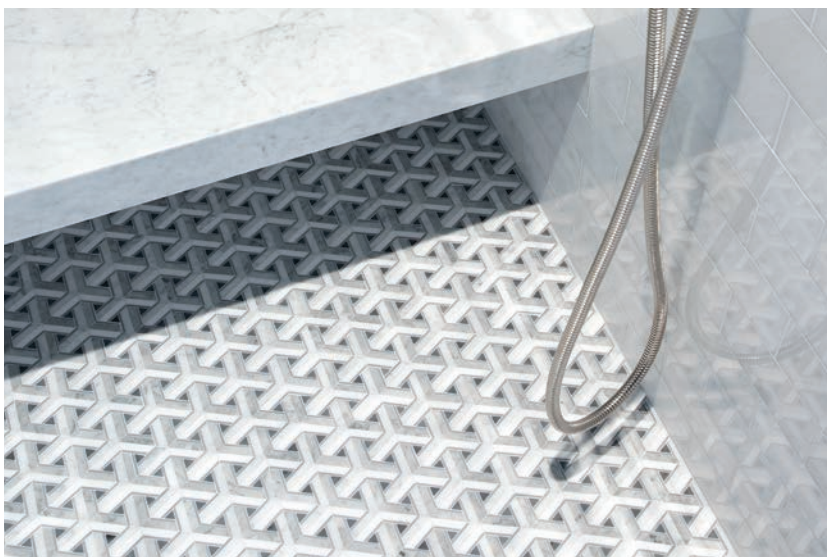

SKU: DM5-MHP2-436

Thassos Select(H)

Morning Blue(P)

Italian Carrara Light Select(P)

Joint Width: Tight Joint

Material: Marble

Thickness: 3/8"

Mesh Mounted