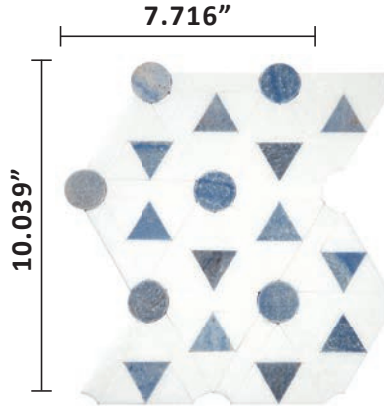

1 SHEET = 0.537 SQ FT

SKU: DM5-MHP2-435

Thassos Select(H)

Azul Macaubas Select(P)

Joint Width: Tight Joint

Material: Marble

Thickness: 3/8"

Mesh Mounted