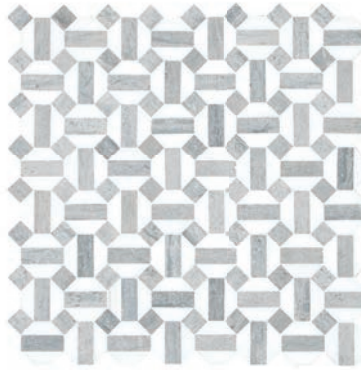

DM5-MH2-432

Bianco Dolomiti Select(H)
Wood Vein Blue(H)