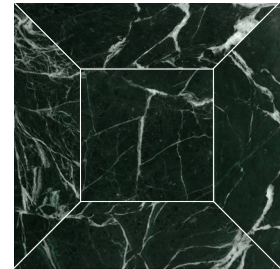

pART DECO MODIQUE SOLID FRAME + SQUARE

Florence Green (Honed)

SKU: AD6-MH1-709