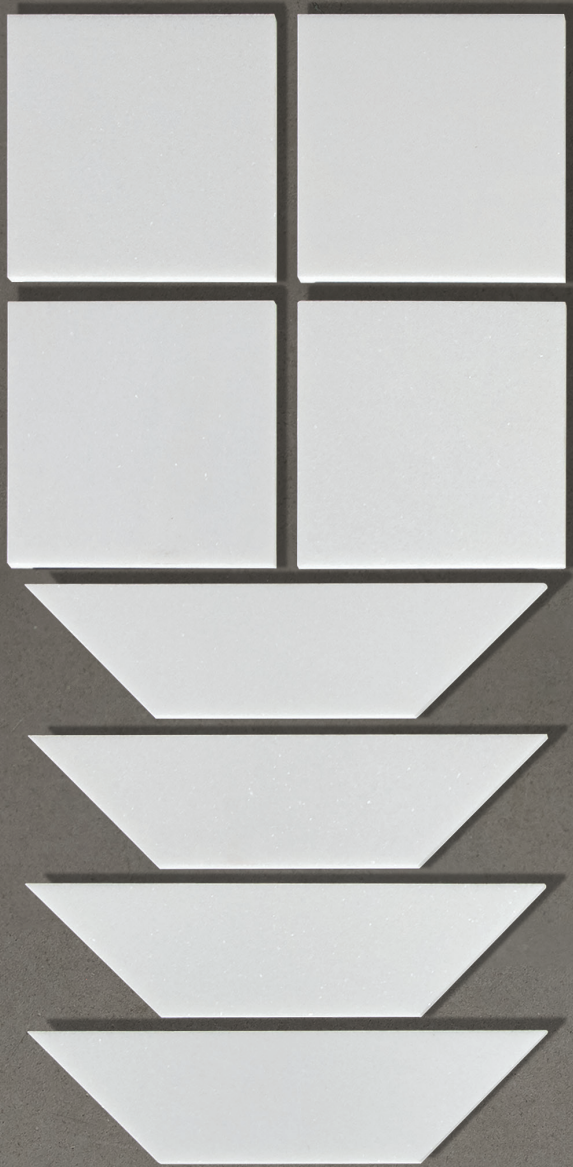

*P*ART DECO

TIMELESS GEOMETRY

Florence Green serpentine with
Bianco Dolomiti Ultra Premium
marble checkerboard

— EST 1967 —

FACINGS

OF AMERICA

Timeless. Geometric. Streamlined.

These words define the fabulous new pART Deco Solid Series. Series designer Denes Petoe created this collection by which other designers could add their signature style, color combinations and unique configurations. Meticulous material selection and persistent precision in marble manufacturing set the pART Deco Series in a new paradigm.

pART DECO

SQUARE & MODIQUE SOLID

SPECS

3/8" Thickness

1 Tile = 0.25 Sq Ft.

3/8" Thickness

1 Tile = 0.1875 Sq Ft.

Commercial Floor	Interior Wall	Interior Floor	Shower Wall	Shower Floor	Steam Room
Yes	Yes	Yes	Yes	Yes	Yes
Heated Floor	Kitchen	Fireplace	Exterior Wall	Exterior Floor	Pool/Fountain
Yes	Yes	Yes	No	No	No