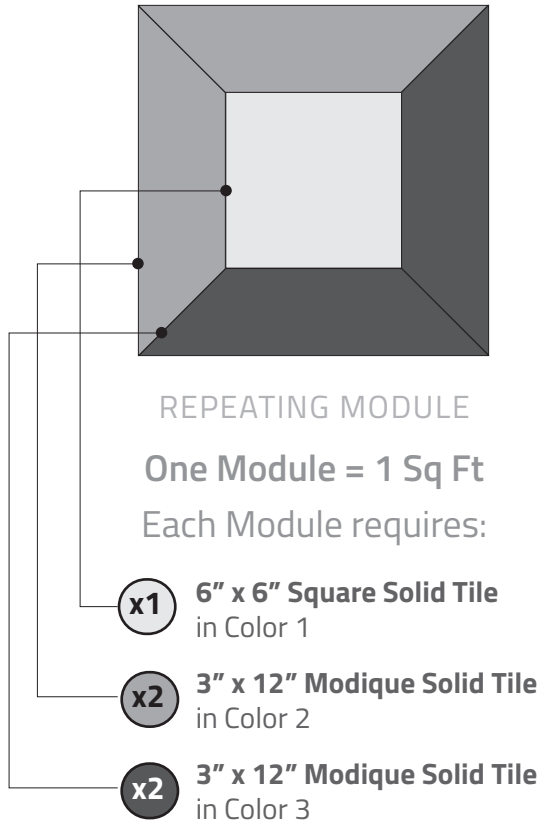

pART DECO
MODIQUE SOLID FRAME + SQUARE MODULE

THREE COLOR - LAYOUT 1