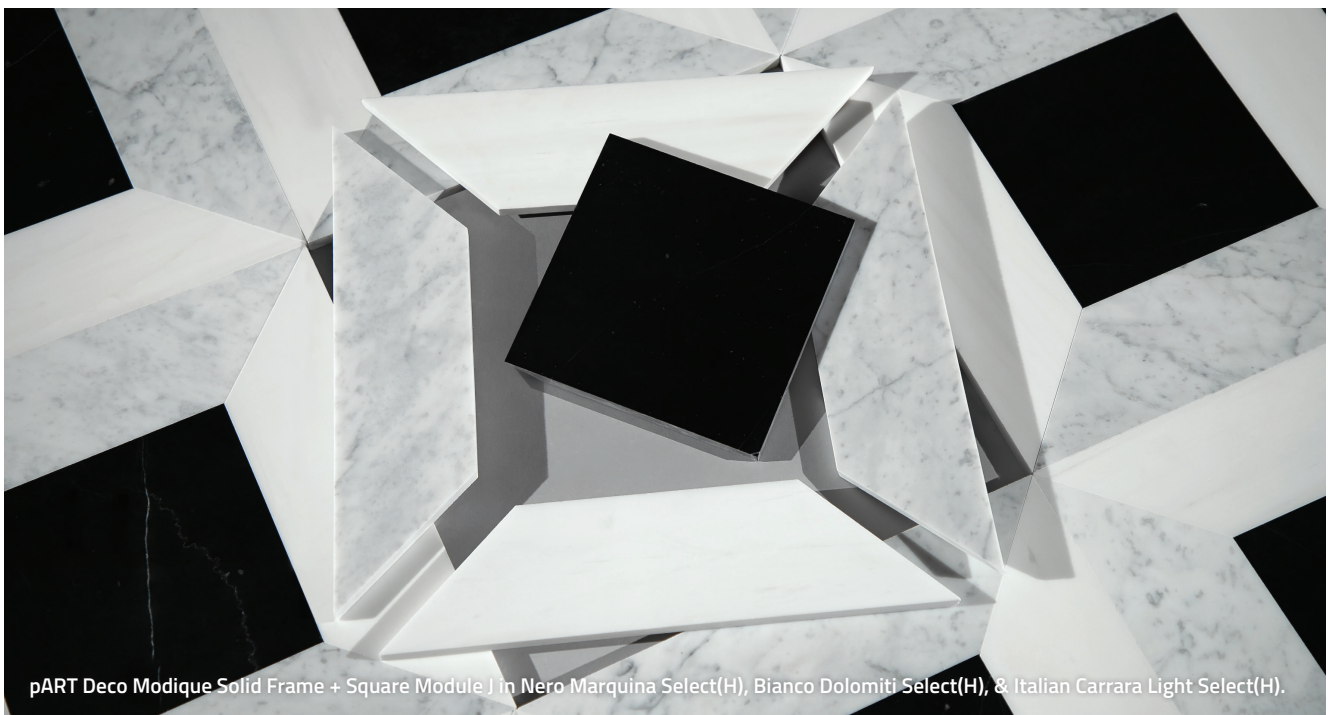

*P*ART DECO

TIMELESS GEOMETRY

Florence Green serpentine with
Bianco Dolomiti Ultra Premium
marble checkerboard

— EST 1967 —

FACINGS

OF AMERICA

Timeless. Geometric. Streamlined.

These words define the fabulous new pART Deco Solid Series. Series designer Denes Petoe created this collection by which other designers could add their signature style, color combinations and unique configurations. Meticulous material selection and persistent precision in marble manufacturing set the pART Deco Series in a new paradigm.

pART DECO

SQUARE & MODIQUE SOLID

SPECS

3/8" Thickness

1 Tile = 0.25 Sq Ft.

3/8" Thickness

1 Tile = 0.1875 Sq Ft.

Commercial Floor	Interior Wall	Interior Floor	Shower Wall	Shower Floor	Steam Room
Yes	Yes	Yes	Yes	Yes	Yes
Heated Floor	Kitchen	Fireplace	Exterior Wall	Exterior Floor	Pool/Fountain
Yes	Yes	Yes	No	No	No