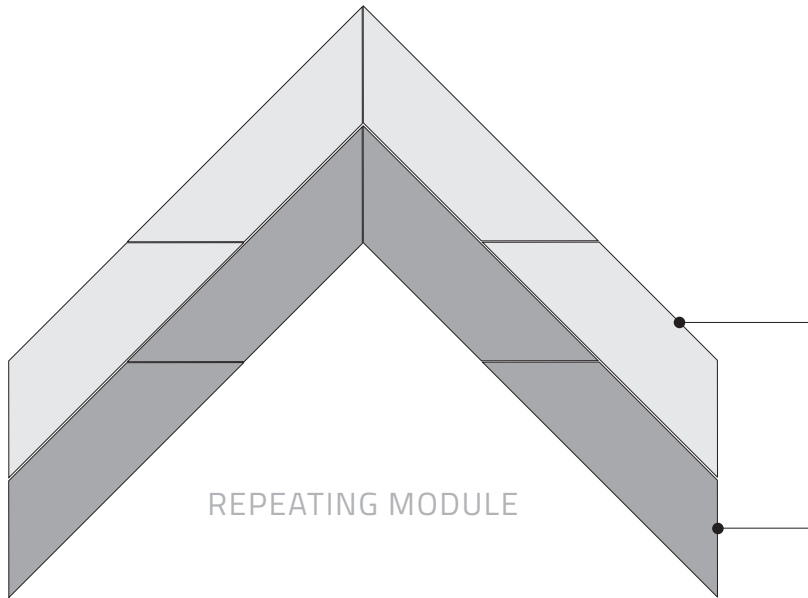

pART DECO

MODIQUE SOLID CHEVRON MODULE

One Module = 1.50 Sq Ft

Each Module requires:

x4 3" x 12" Modique Solid Tile
in Color 1

x4 3" x 12" Modique Solid Tile
in Color 2

**pART DECO MODIQUE SOLID
CHEVRON**

Thassos Select, Nero
Marquina Select (Honed)