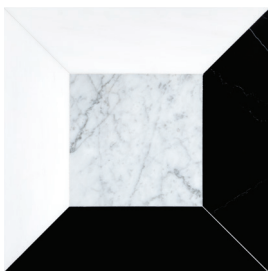

THREE COLOR - LAYOUT 2

pART DECO MODIQUE SOLID FRAME + SQUARE MODULE G
Bianco Dolomiti Select, Italian Carrara Light Select, Nero Marquina Select (Honed)
SKU: AD6-MH1-557