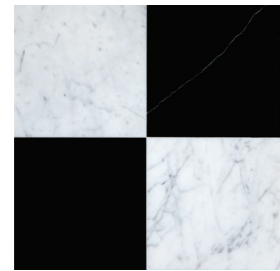

Thassos Select, Nero Marquina
Select (Honed)

SKU: AD6-MH1-575

**pART DECO SQUARE SOLID
CHECKERBOARD**

Bianco Dolomiti Select, Italian
Carrara Light Select (Honed)

SKU: AD6-MH1-574

**pART DECO SQUARE SOLID
CHECKERBOARD**