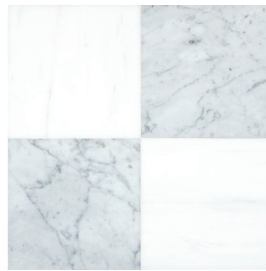

**pART DECO SQUARE SOLID
CHECKERBOARD**

Bianco Dolomiti Select, Italian
Carrara Light Select (Honed)

SKU: AD6-MH1-574