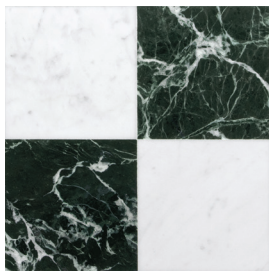

**pART DECO SQUARE SOLID
CHECKERBOARD**

Italian Carrara Light Select,
Florence Green (Honed)

SKU: AD6-MH1-710