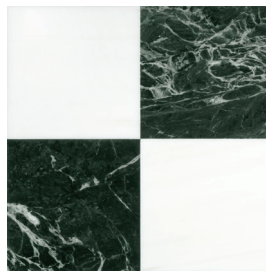

Italian Carrara Light Select, Nero
Marquina Select (Honed)

SKU: AD6-MH1-576

**pART DECO SQUARE SOLID
CHECKERBOARD**

Italian Carrara Light Select,
Florence Green (Honed)

SKU: AD6-MH1-710

**pART DECO SQUARE SOLID
CHECKERBOARD**