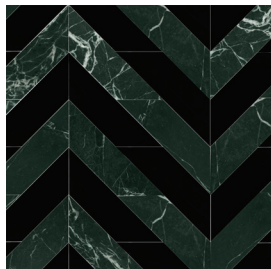

**pART DECO MODIQUE SOLID
CHEVRON**

Florence Green, Nero
Marquina Select (Honed)

SKU: AD6-MH1-722