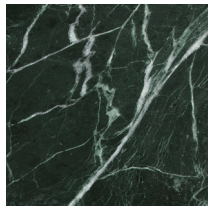

Thassos Select
(Honed)

SKU: AD6-MH1-517

pART DECO SQUARE SOLID

Bianco Dolomiti Select
(Honed)

SKU: AD6-MH1-518

pART DECO SQUARE SOLID

Italian Carrara Light Select
(Honed)

SKU: AD6-MH1-519