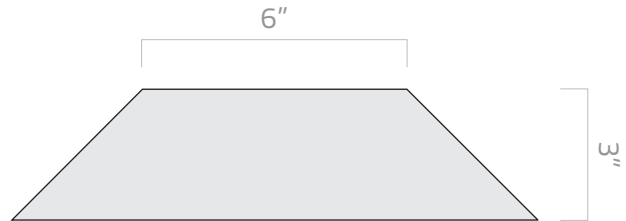

pART DECO

SQUARE & MODIQUE SOLID

SPECS

3/8" Thickness

1 Tile = 0.25 Sq Ft.

3/8" Thickness

1 Tile = 0.1875 Sq Ft.

Commercial Floor	Interior Wall	Interior Floor	Shower Wall	Shower Floor	Steam Room
Yes	Yes	Yes	Yes	Yes	Yes
Heated Floor	Kitchen	Fireplace	Exterior Wall	Exterior Floor	Pool/Fountain
Yes	Yes	Yes	No	No	No