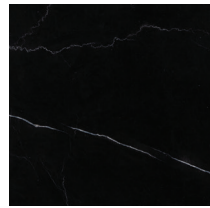

pART DECO SQUARE SOLID

Nero Marquina Select
(Honed)

SKU: AD6-MH1-520