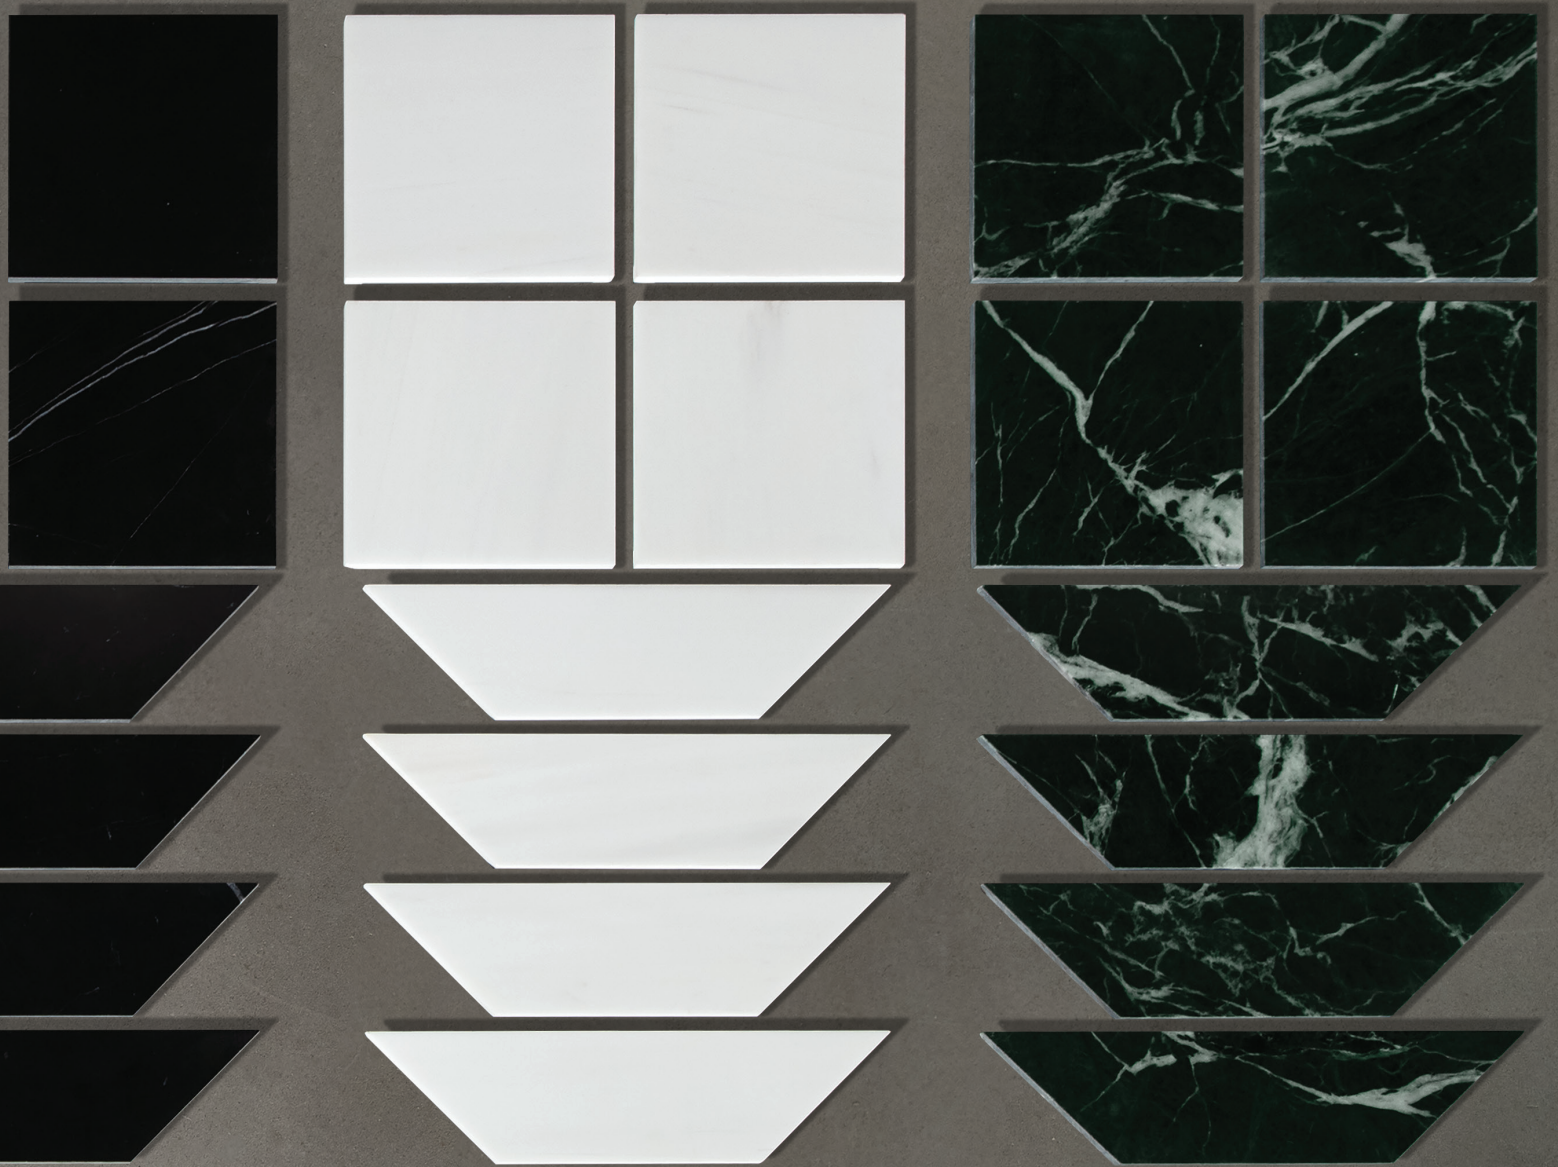

*P*ART DECO

TIMELESS GEOMETRY

Florence Green serpentine with
Bianco Dolomiti Ultra Premium
marble checkerboard

— EST 1967 —

FACINGS

OF AMERICA

Timeless. Geometric. Streamlined.

These words define the fabulous new pART Deco Solid Series. Series designer Denes Petoe created this collection by which other designers could add their signature style, color combinations and unique configurations. Meticulous material selection and persistent precision in marble manufacturing set the pART Deco Series in a new paradigm.