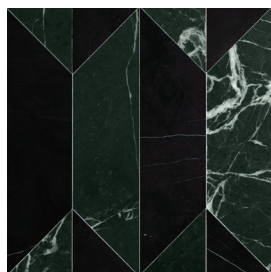

pART DECO MODIQUE SOLID SYMMETRY

Florence Green, Nero Marquina Select (Honed)

SKU: AD6-MH1-712