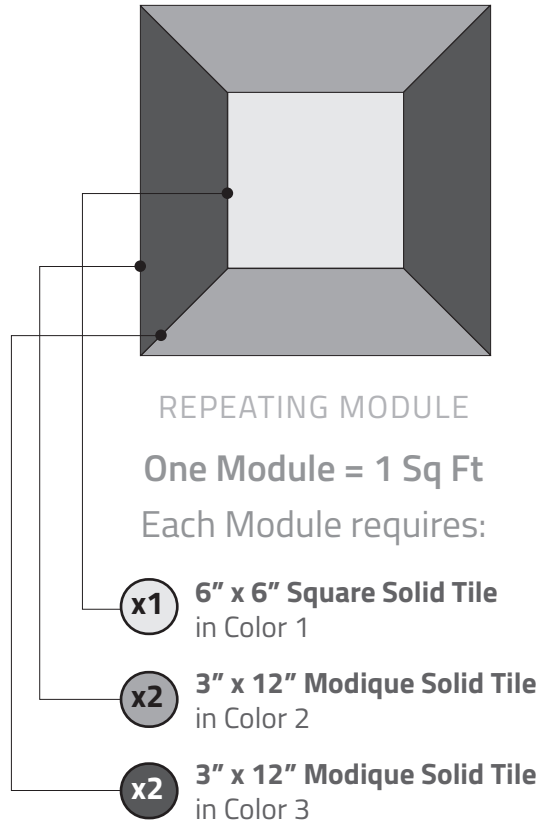

THREE COLOR - LAYOUT 2

pART DECO MODIQUE SOLID FRAME + SQUARE MODULE G
Bianco Dolomiti Select, Italian Carrara Light Select, Nero Marquina Select (Honed)
SKU: AD6-MH1-557