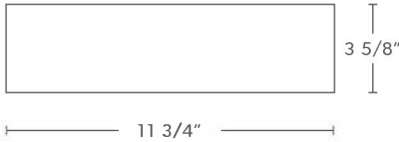

~ NIGEL EATON

Nomad - 3.5"x 12" Sago - Nirvana - Gloss

PATTERNS:

3.5"x 12"

All dimensions are nominal.

One Tile = .30 SF.

Thickness: 3/8"

PENCIL BULLNOSE

All dimensions are nominal.

One Tile = .98 LF.

Thickness: 1/4"

3.5"x 12" EBB & FLOW

All dimensions are nominal.

One Tile = .30 SF.

Thickness: 3/8"

3.5"x 12" SAGO