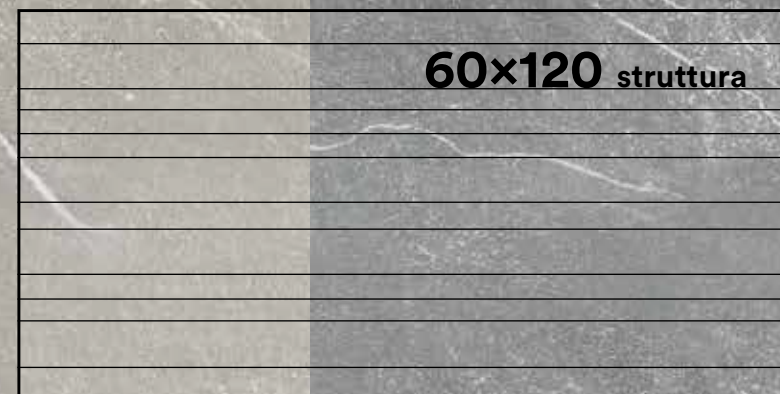

MODERN SLATE

nexxt

— EST 1967 —

FACINGS

—
OF AMERICA

Taupe

90x90

60x120