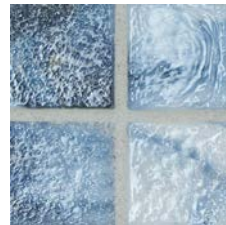

Las Islas
Montego

Las Playas
Coronado

Las Playas
San Clemente

Las Playas
Solana

Color Options for Products that are *Assembled to Order*

COLOR PALETTE

IRIDESCENT

NON-IRIDESCENT

MATTE

TEXTURA

Las Playas
Bolsa Chica

Las Playas
Catalina

Las Playas
Encinitas

Las Playas
La Jolla

1x1 in a Custom Blend of Black, Montego and Sapphire

Color Options for Products that are **Assembled to Order**

COLOR PALETTE

1x1 in a Custom Gradient

Color Options for Products that are **Assembled to Order**

MUSE HEXAGON

Our Muse Hexagons offer a sophisticated palette of trendy urban hues in hand mixed, tone-on-tone opalescence. The already subtle shifts in color are further enhanced by the blend of finishes used in each sheet. They are the perfect choice for effortlessly chic designs.