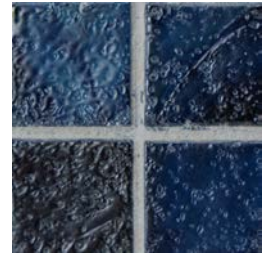

Color Options for Products that are *Assembled to Order*

COLOR PALETTE

IRIDESCENT

NON-IRIDESCENT

MATTE

TEXTURA

Bondi

NEW!
Steel Blue

NEW!
Calypso

NEW!
Bayou Blue

Sapphire

*Black

Pewter

Black

Black

Pewter

Las Islas
Montego

Las Playas
Coronado

Las Playas
San Clemente

Las Playas
Solana

Color Options for Products that are *Assembled to Order*

COLOR PALETTE

IRIDESCENT

NON-IRIDESCENT