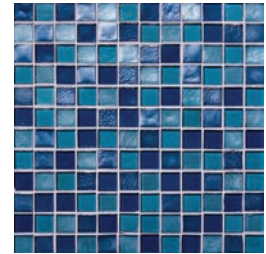

Veil
25% Oxygen Irid & 25% Matte
25% White Irid & 25% Matte

Atmosphere
20% Satin Irid
20% White Non Irid
20% Oxygen Irid & 20% Non Irid
20% Clear Irid

Resort
20% Satin Irid
20% White Non Irid
20% Oxygen Irid & 20% Non Irid
20% Tide Irid

Cool Waters
25% Bondi Irid
25% Pacific Non Irid
25% White Irid
25% Oxygen Matte

Cosmopolitan
25% Satin Irid
25% Oxygen Non Irid
25% Infinite Irid & 25% Matte

Blue Eyes
25% Pacific Irid & 25% Matte
25% Clear Irid
25% Pearl Irid

Lagoon
15% Tropical Reef Irid, 14%
Non Irid & 14% Matte, 14%
Tide Irid, 15% Non Irid & 14%
Matte, 14% Tourmaline Irid

Indigo
25% Sapphire Irid & 25% Non Irid
25% Bondi Irid & 25% Non Irid

Champagne
25% Infinite Irid & 15% Matte
25% Sandbar Irid & 15% Non Irid
20% Cane Irid

Sultry
25% Platinum Irid & 25% Matte
25% Shadow Irid & 25% Matte

Northern Lights
20% Black Non Irid
40% Incense Irid
40% Tourmaline Irid

Moroccan Desert
20% Black Non Irid
40% Bronze Irid
40% Pewter Irid