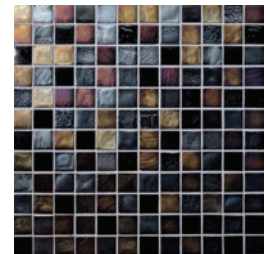

Veil
25% Oxygen Irid & 25% Matte
25% White Irid & 25% Matte

Atmosphere
20% Satin Irid
20% White Non Irid
20% Oxygen Irid & 20% Non Irid
20% Clear Irid

Resort
20% Satin Irid
20% White Non Irid
20% Oxygen Irid & 20% Non Irid
20% Tide Irid

Cool Waters
25% Bondi Irid
25% Pacific Non Irid
25% White Irid
25% Oxygen Matte

Cosmopolitan
25% Satin Irid
25% Oxygen Non Irid
25% Infinite Irid & 25% Matte

Blue Eyes
25% Pacific Irid & 25% Matte
25% Clear Irid
25% Pearl Irid

Lagoon
15% Tropical Reef Irid, 14%
Non Irid & 14% Matte, 14%
Tide Irid, 15% Non Irid & 14%
Matte, 14% Tourmaline Irid

Indigo
25% Sapphire Irid & 25% Non Irid
25% Bondi Irid & 25% Non Irid

Champagne
25% Infinite Irid & 15% Matte
25% Sandbar Irid & 15% Non Irid
20% Cane Irid

Sultry
25% Platinum Irid & 25% Matte
25% Shadow Irid & 25% Matte

Northern Lights
20% Black Non Irid
40% Incense Irid
40% Tourmaline Irid

Moroccan Desert
20% Black Non Irid
40% Bronze Irid
40% Pewter Irid