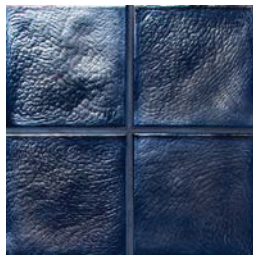

*Please note that we refer to the Non-Irid and Matte versions of Pearl as "Moonstone."

COLOR PALETTE

	IRIDESCENT	NON-IRIDESCENT	MATTE	TEXTURA
Pacific				
Silverlight				
Fleet Blue				
NEW! Adirondack				
Las Islas Bermuda				
Las Islas Kokomo				

Color Options for Products that are *Assembled to Order*

COLOR PALETTE

IRIDESCENT

NON-IRIDESCENT

MATTE

TEXTURA

Bondi

NEW!
Steel Blue

NEW!
Calypso

NEW!
Bayou Blue

Sapphire

*Black

Pewter

Black

Black

Pewter