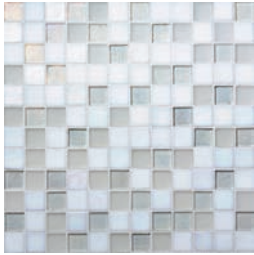

Our entire cast glass color palette is available in our clean edge 1x1 and 1x2 mosaics *in bulk*, ready to be customized and sheeted. Our 1x1 mosaics come in all four finishes and two layouts while our 1x2 mosaics come in three different finishes and three different layouts.

1x1

Straight Set

Offset

1x2

Straight Set

Offset

Herringbone

Shown in Sapphire Iridescent

Veil
25% Oxygen Irid & 25% Matte
25% White Irid & 25% Matte

Atmosphere
20% Satin Irid
20% White Non Irid
20% Oxygen Irid & 20% Non Irid
20% Clear Irid

Resort
20% Satin Irid
20% White Non Irid
20% Oxygen Irid & 20% Non Irid
20% Tide Irid

COLOR PALETTE

1x1 in a Custom Gradient

Color Options for Products that are **Assembled to Order**

MUSE HEXAGON

Our Muse Hexagons offer a sophisticated palette of trendy urban hues in hand mixed, tone-on-tone opalescence. The already subtle shifts in color are further enhanced by the blend of finishes used in each sheet. They are the perfect choice for effortlessly chic designs.