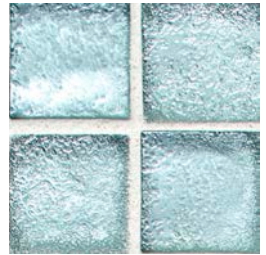

NEW!
Tundra

Oxygen

Sandbar

Cane

Infinite

Color Options for Products that are *Assembled to Order*

COLOR PALETTE

IRIDESCENT

Kai

Color Options for Products that are *Assembled to Order*

COLOR PALETTE

	IRIDESCENT	NON-IRIDESCENT	MATTE	TEXTURA
Tropical Reef				
Tahoe				
Shadow				
NEW! Anchor				
Clear				
*Pearl				
	Pearl	Moonstone	Moonstone	Pearl

*Please note that we refer to the Non-Irid and Matte versions of Pearl as "Moonstone."

COLOR PALETTE

	IRIDESCENT	NON-IRIDESCENT	MATTE	TEXTURA
Pacific				
Silverlight				
Fleet Blue				
NEW! Adirondack				
Las Islas Bermuda				
Las Islas Kokomo				