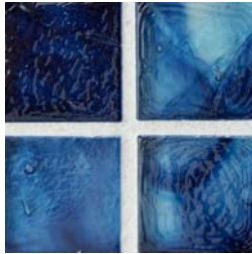

Color Options for Products that are *Assembled to Order*

COLOR PALETTE

IRIDESCENT

NON-IRIDESCENT

MATTE

TEXTURA

Bondi

NEW!
Steel Blue

NEW!
Calypso

NEW!
Bayou Blue

Sapphire

*Black

Pewter

Black

Black

Pewter

Las Islas
Montego

Las Playas
Coronado

Las Playas
San Clemente

Las Playas
Solana

Color Options for Products that are *Assembled to Order*

COLOR PALETTE

IRIDESCENT

NON-IRIDESCENT

COLOR PALETTE

1x1 in a Custom Gradient

Color Options for Products that are **Assembled to Order**

MUSE HEXAGON

Our Muse Hexagons offer a sophisticated palette of trendy urban hues in hand mixed, tone-on-tone opalescence. The already subtle shifts in color are further enhanced by the blend of finishes used in each sheet. They are the perfect choice for effortlessly chic designs.