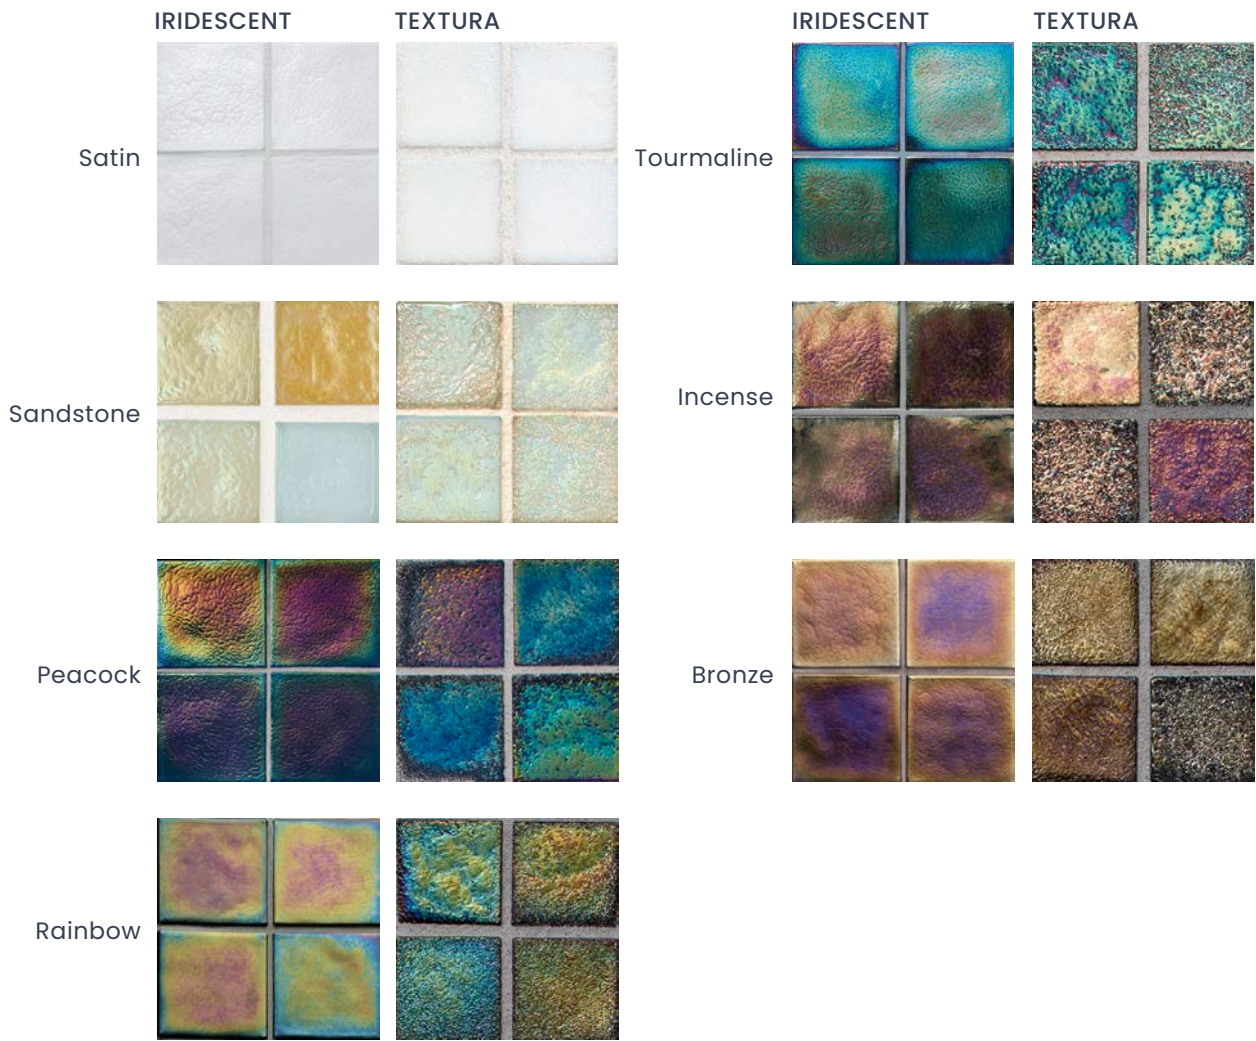

*Please note that we refer to the Non-Irid and Matte versions of Pearl as "Moonstone."

COLOR PALETTE

	IRIDESCENT	NON-IRIDESCENT	MATTE	TEXTURA
Pacific				
Silverlight				
Fleet Blue				
NEW! Adirondack				
Las Islas Bermuda				
Las Islas Kokomo				

Las Islas
Montego

Las Playas
Coronado

Las Playas
San Clemente

Las Playas
Solana

Color Options for Products that are *Assembled to Order*

COLOR PALETTE

IRIDESCENT

NON-IRIDESCENT

MATTE

TEXTURA

Las Playas
Bolsa Chica

Las Playas
Catalina

Las Playas
Encinitas

Las Playas
La Jolla

1x1 in a Custom Blend of Black, Montego and Sapphire

Color Options for Products that are **Assembled to Order**

COLOR PALETTE

1x1 in a Custom Gradient

Color Options for Products that are **Assembled to Order**

MUSE HEXAGON

Our Muse Hexagons offer a sophisticated palette of trendy urban hues in hand mixed, tone-on-tone opalescence. The already subtle shifts in color are further enhanced by the blend of finishes used in each sheet. They are the perfect choice for effortlessly chic designs.