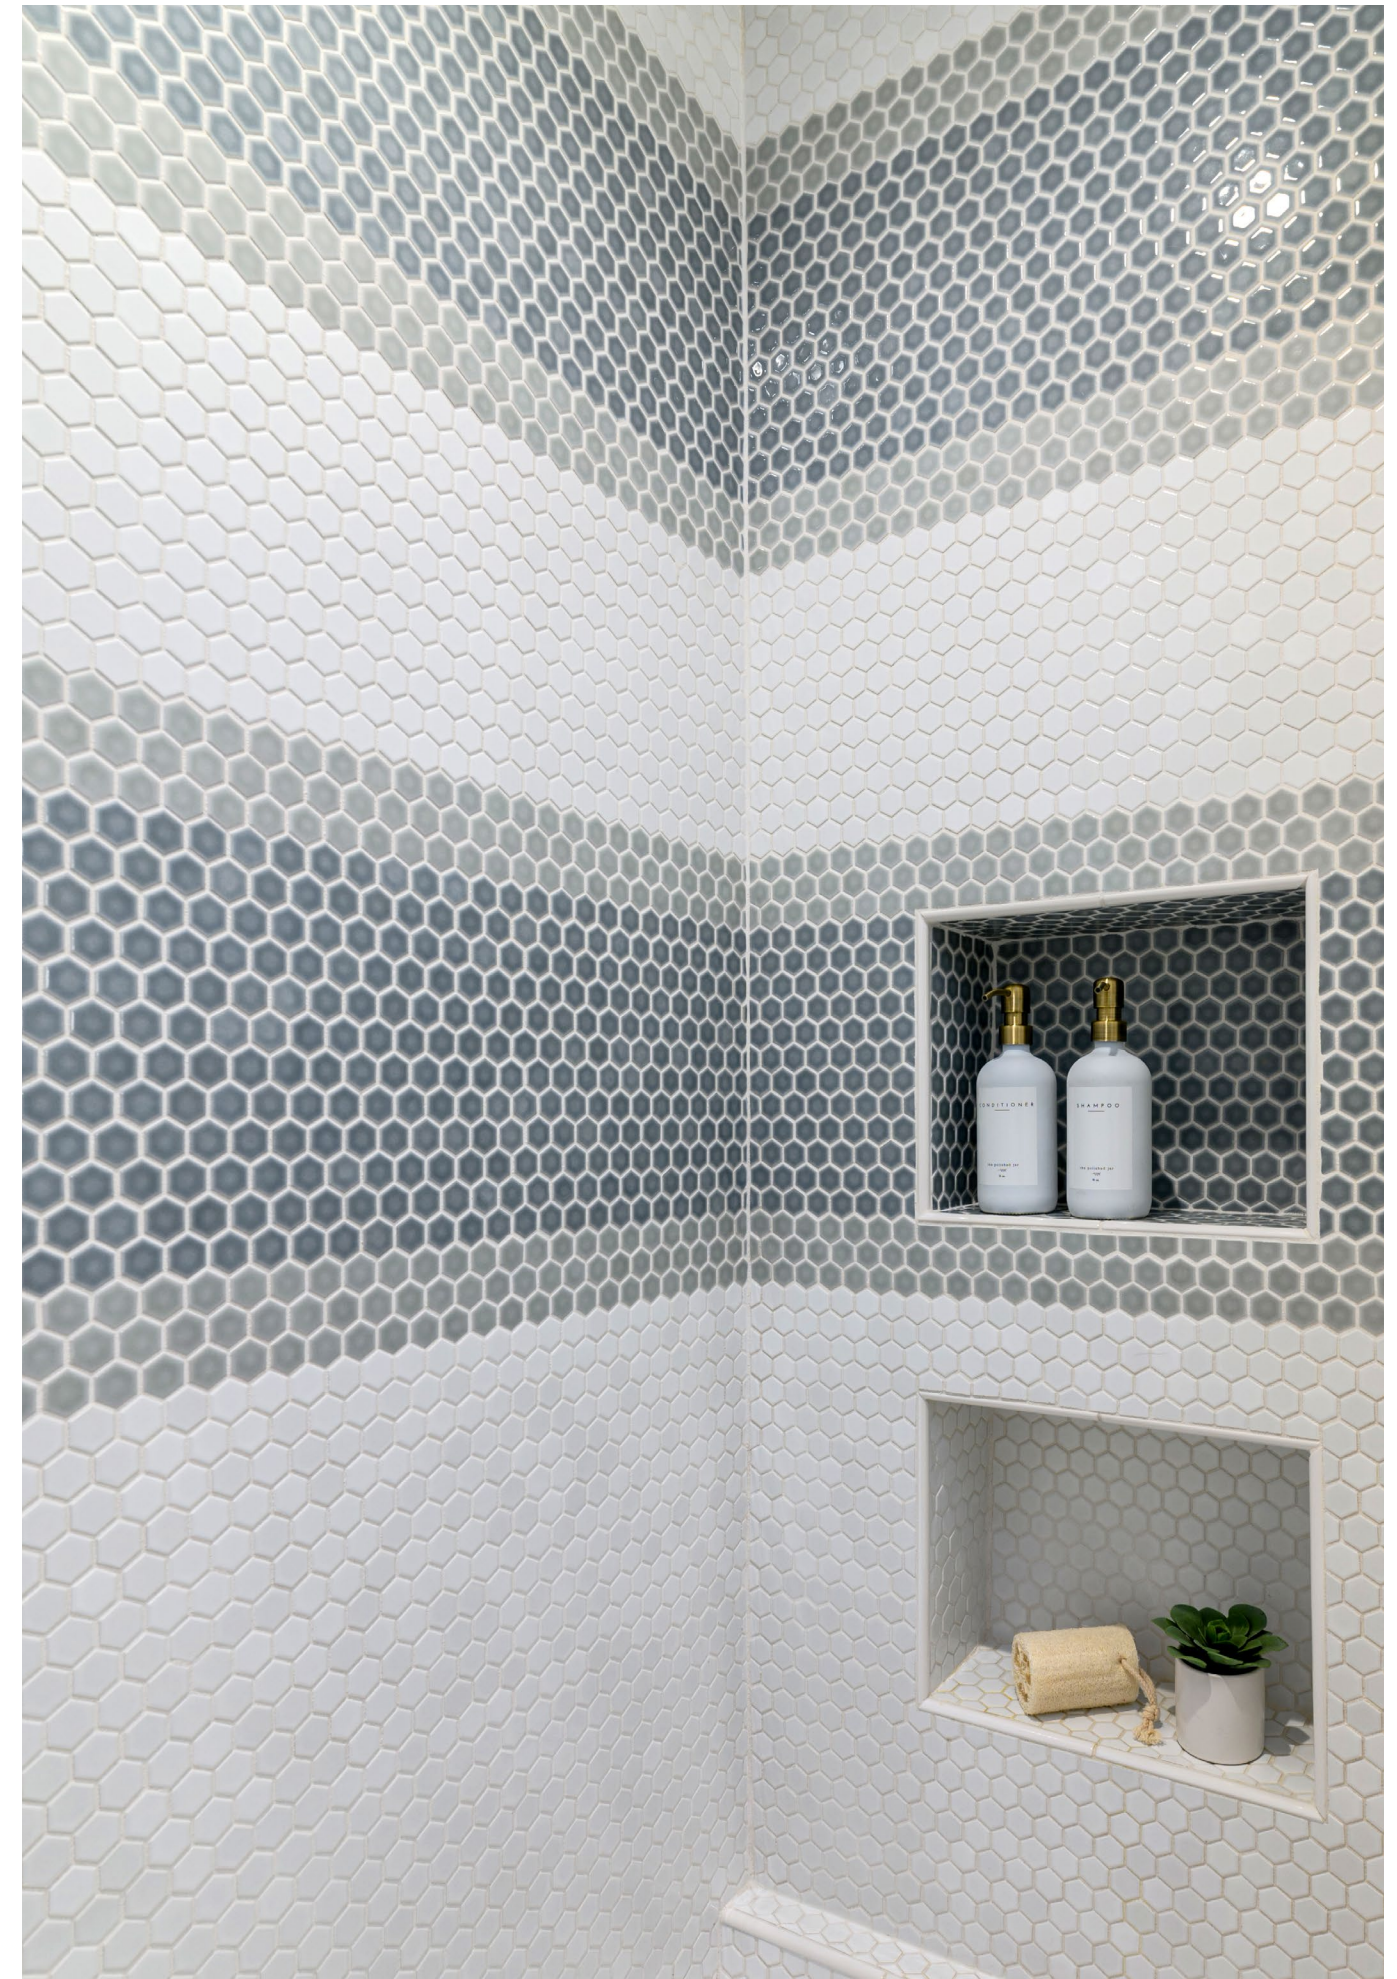

MOSAIC Glazed Porcelain Mosaics

Find out the product code simply by putting together the color and the item

Example: **ADMZ 600**

HEXAGONS 1" | MESH MOUNTED

GLOSSY FINISH

MATTE FINISH

WHITE **ADMZ** | LIGHT GRAY **ADMG** | TEAL **ADMTE**

Photo by: Crickett Kinser. Kitchen Places Inc. Photographer: Nathan Cool