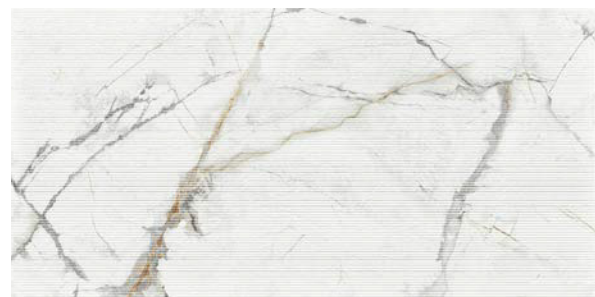

Invisible Gold

Made in Italy
Real Surface Technology
Porcelain

24" x 48" RST Matte 270567

24" x 48" Rigato 270568

EST 1967
FACINGS
OF AMERICA

INVISIBLE GOLD PORCELAIN

Recommended Uses

Residential
Commercial
Interior Floor
Interior Wall
Steam Showers

Exterior Cladding
Countertops
Fireplaces
Showers
Pool & Spa

Technical Data

Variation: V4

DCOF \geq 0.42 | R10

Water Absorption $<0.5\%$

Frostproof