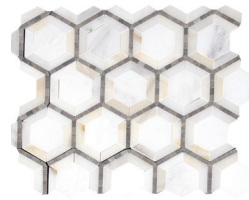

NEW! HEXAGON 3-1/2"
35-HEX-BDH

Bianco Dolomiti Ultra Premium(H)

NEW! HEXAGON 3-1/2"
35-HEX-ICH

Italian Carrara Light Select(H)

NEW! HEXAGON 3-1/2"
35-HEX-BAH

Basalto Scuro Select(H)

HEXAGON 2-1/4"
HX4-MP2-341

Italian Carrara Light Select(P)

HEXAGON 2-1/4"
HX4-MP2-342

Calacatta Gold(P)

HEXAGON 2-1/4"
HX4-MP2-343

Morning Blue(P)

HEXAGON 2-1/4"
HX4-MH2-344

Asian Carrara Ultra Premium(H)

HEXAGON 2-1/4"
HX4-MH2-345

Bianco Dolomiti Select(H)

HEXAGON 2-1/4"
HX4-MH2-346

Calacatta Gold(H)

HEXAGON 2-1/4"
HX4-MH2-347

Italian Carrara Light Select(H)

HEXAGON 2-1/4"
B63-BSH2-205

Basalto Scuro Select(H)

**HEXAGON MICROMOSAIC
HXT05**
Bianco Dolomiti(H) & Dutchess
Green(H)

**HEXAGON MICROMOSAIC
HXT02**
East White(P), Italian Carrara(P)
& Mugwort Gray(P)

**HEXAGON MICROMOSAIC
HXT04**
East White(H), Calacatta Gold(P) &
Smoke(H)

**ROYAL NEW DUCHY
RNDICBD**
Italian Carrara(P) & Bardiglio(P)