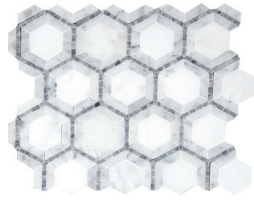

NEW! HEXAGON 3-1/2"
35-HEX-BDH

Bianco Dolomiti Ultra Premium(H)

NEW! HEXAGON 3-1/2"
35-HEX-ICH

Italian Carrara Light Select(H)

NEW! HEXAGON 3-1/2"
35-HEX-BAH

Basalto Scuro Select(H)

HEXAGON 2-1/4"
HX4-MP2-341

Italian Carrara Light Select(P)

HEXAGON 2-1/4"
HX4-MP2-342

Calacatta Gold(P)

HEXAGON 2-1/4"
HX4-MP2-343

Morning Blue(P)

HEXAGON 2-1/4"
HX4-MH2-344

Asian Carrara Ultra Premium(H)

HEXAGON 2-1/4"
HX4-MH2-345

Bianco Dolomiti Select(H)

HEXAGON 2-1/4"
HX4-MH2-346

Calacatta Gold(H)

HEXAGON 2-1/4"
HX4-MH2-347

Italian Carrara Light Select(H)

HEXAGON 2-1/4"
B63-BSH2-205

Basalto Scuro Select(H)

**HEXAGON MICROMOSAIC
HXT05**
Bianco Dolomiti(H) & Dutchess
Green(H)

**HEXAGON MICROMOSAIC
HXT02**
East White(P), Italian Carrara(P)
& Mugwort Gray(P)

**HEXAGON MICROMOSAIC
HXT04**
East White(H), Calacatta Gold(P) &
Smoke(H)

**ROYAL NEW DUCHY
RNDICBD**
Italian Carrara(P) & Bardiglio(P)