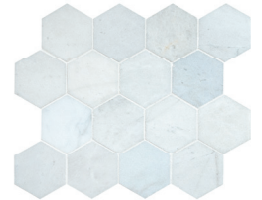

— EST 1967 —

FACINGS

OF AMERICA

HEXAGON
STONE MOSAICS

HEXAGON 3-1/2"
35-HEX-ACH

Asian Carrara Ultra Premium(H)

NEW! HEXAGON 3-1/2"
35-HEX-CGH

Calacatta Gold(H)

NEW! HEXAGON 3-1/2"
35-HEX-BDH

Bianco Dolomiti Ultra Premium(H)

NEW! HEXAGON 3-1/2"
35-HEX-ICH

Italian Carrara Light Select(H)

NEW! HEXAGON 3-1/2"
35-HEX-BAH

Basalto Scuro Select(H)

HEXAGON 2-1/4"
HX4-MP2-341

Italian Carrara Light Select(P)

HEXAGON 2-1/4"
HX4-MP2-342

Calacatta Gold(P)

HEXAGON 2-1/4"
HX4-MP2-343

Morning Blue(P)

HEXAGON 2-1/4"
HX4-MH2-344

Asian Carrara Ultra Premium(H)

HEXAGON 2-1/4"
HX4-MH2-345

Bianco Dolomiti Select(H)

HEXAGON 2-1/4"
HX4-MH2-346

Calacatta Gold(H)

HEXAGON 2-1/4"
HX4-MH2-347

Italian Carrara Light Select(H)

HEXAGON 2-1/4"
B63-BSH2-205

Basalto Scuro Select(H)

**HEXAGON MICROMOSAIC
HXT05**
Bianco Dolomiti(H) & Dutchess
Green(H)