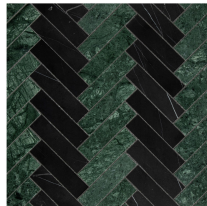

NEW! HERRINGBONE
GRANDE 1" X 4"
HBG-BAH
 Basalto Scuro Select(H)

NEW! HERRINGBONE
GRANDE 1" X 4"
HBG-CGH
 Calacatta Gold(H)

HERRINGBONE
5/8" X 1-5/8"
HRB02

Asian Carrara Ultra Premium(H)

REFINED HERRINGBONE
RHER-AC

Asian Carrara
Ultra Premium(H/P)

REFINED HERRINGBONE
RHER-DOZB

Bianco Dolomiti Select(H)
& Oro Striato(P)

REFINED HERRINGBONE
RHER-SBDO

Bianco Dolomiti Select(H)
& Sterling Blue(P)

NEW!
REFINED HERRINGBONE
RHER-CMBD

Bianco Dolomiti Select(H),
Calacatta Gold(P) & Morning
Blue(P)

PAIRINGBONE
1" X 4"
HBG-SBH

Bianco Dolomiti Select &
Dutchess Green(H)

PAIRINGBONE
1" X 4"
HBG-SBH

Dutchess Green & Nero
Marquina(H)

EST 1967

FACINGS