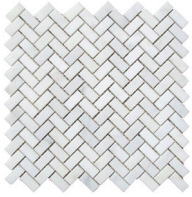

HERRINGBONE
1-1/2" X 6"
HR1-MH2-305
 Grigio Striatini(H)

HERRINGBONE
1-1/2" X 6"
HR1-MH2-306
 Bianco Dolomiti Ultra Premium(H)

HERRINGBONE
1-1/2" X 6"
HR1-MH2-307
 Asian Carrara Ultra Premium(H)

HERRINGBONE
1-1/2" X 6"
HR1-MH2-308
 Calacatta Gold(H)

NEW! HERRINGBONE
1-1/2" X 6"
HR1-MH2-309
 Italian Carrara Light Select(H)

HERRINGBONE
1-1/2" X 6"
B63-BSH2-203
 Basalto Scuro Select(H)

HERRINGBONE
GRANDE 1" X 4"
HBG-ACH
 Asian Carrara Ultra Premium(H)

HERRINGBONE
GRANDE 1" X 4"
HBG-THP
 Thassos Select(P)

HERRINGBONE
GRANDE 1" X 4"
HBG-BDH
 Bianco Dolomiti Ultra Premium(H)

HERRINGBONE
GRANDE 1" X 4"
HBG-SBH
 Sterling Blue Light Select(H)

NEW! HERRINGBONE
GRANDE 1" X 4"
HBG-ICH
 Italian Carrara Light Select(H)

NEW! HERRINGBONE
GRANDE 1" X 4"
HBG-BAH
 Basalto Scuro Select(H)

NEW! HERRINGBONE
GRANDE 1" X 4"
HBG-CGH
 Calacatta Gold(H)

HERRINGBONE
5/8" X 1-5/8"
HRB02

Asian Carrara Ultra Premium(H)

REFINED HERRINGBONE
RHER-AC