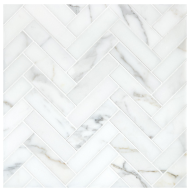

HERRINGBONE
1-1/2" X 6"
HR1-MH2-305
 Grigio Striatini(H)

HERRINGBONE
1-1/2" X 6"
HR1-MH2-306
 Bianco Dolomiti Ultra Premium(H)

HERRINGBONE
1-1/2" X 6"
HR1-MH2-307
 Asian Carrara Ultra Premium(H)

HERRINGBONE
1-1/2" X 6"
HR1-MH2-308
 Calacatta Gold(H)

NEW! HERRINGBONE
1-1/2" X 6"
HR1-MH2-309
 Italian Carrara Light Select(H)

HERRINGBONE
1-1/2" X 6"
B63-BSH2-203
 Basalto Scuro Select(H)

HERRINGBONE
GRANDE 1" X 4"
HBG-ACH
 Asian Carrara Ultra Premium(H)

HERRINGBONE
GRANDE 1" X 4"
HBG-THP
 Thassos Select(P)

HERRINGBONE
GRANDE 1" X 4"
HBG-BDH
 Bianco Dolomiti Ultra Premium(H)

HERRINGBONE
GRANDE 1" X 4"
HBG-SBH
 Sterling Blue Light Select(H)

NEW! HERRINGBONE
GRANDE 1" X 4"
HBG-ICH
 Italian Carrara Light Select(H)

NEW! HERRINGBONE
GRANDE 1" X 4"
HBG-BAH
 Basalto Scuro Select(H)

NEW! HERRINGBONE
GRANDE 1" X 4"
HBG-CGH
 Calacatta Gold(H)

HERRINGBONE
5/8" X 1-5/8"
HRB02

Asian Carrara Ultra Premium(H)

REFINED HERRINGBONE
RHER-AC