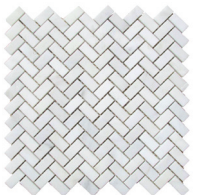

HERRINGBONE
1-1/2" X 6"
HR1-MH2-305
Grigio Striatini(H)

HERRINGBONE
1-1/2" X 6"
HR1-MH2-306
Bianco Dolomiti Ultra Premium(H)

HERRINGBONE
1-1/2" X 6"
HR1-MH2-307
Asian Carrara Ultra Premium(H)

HERRINGBONE
1-1/2" X 6"
HR1-MH2-308
Calacatta Gold(H)

NEW! HERRINGBONE
1-1/2" X 6"
HR1-MH2-309
Italian Carrara Light Select(H)

HERRINGBONE
1-1/2" X 6"
B63-BSH2-203
Basalto Scuro Select(H)

HERRINGBONE
GRANDE 1" X 4"
HBG-ACH
Asian Carrara Ultra Premium(H)

HERRINGBONE
GRANDE 1" X 4"
HBG-THP
Thassos Select(P)

HERRINGBONE
GRANDE 1" X 4"
HBG-BDH
Bianco Dolomiti Ultra Premium(H)

HERRINGBONE
GRANDE 1" X 4"
HBG-SBH
Sterling Blue Light Select(H)

NEW! HERRINGBONE
GRANDE 1" X 4"
HBG-ICH
Italian Carrara Light Select(H)

NEW! HERRINGBONE
GRANDE 1" X 4"
HBG-BAH
Basalto Scuro Select(H)

HERRINGBONE
5/8" X 1-5/8"
HRB02
Asian Carrara Ultra Premium(H)

REFINED HERRINGBONE
RHER-AC
Asian Carrara
Ultra Premium(H/P)

REFINED HERRINGBONE
RHER-DOZB
Bianco Dolomiti Select(H)
& Oro Striato(P)