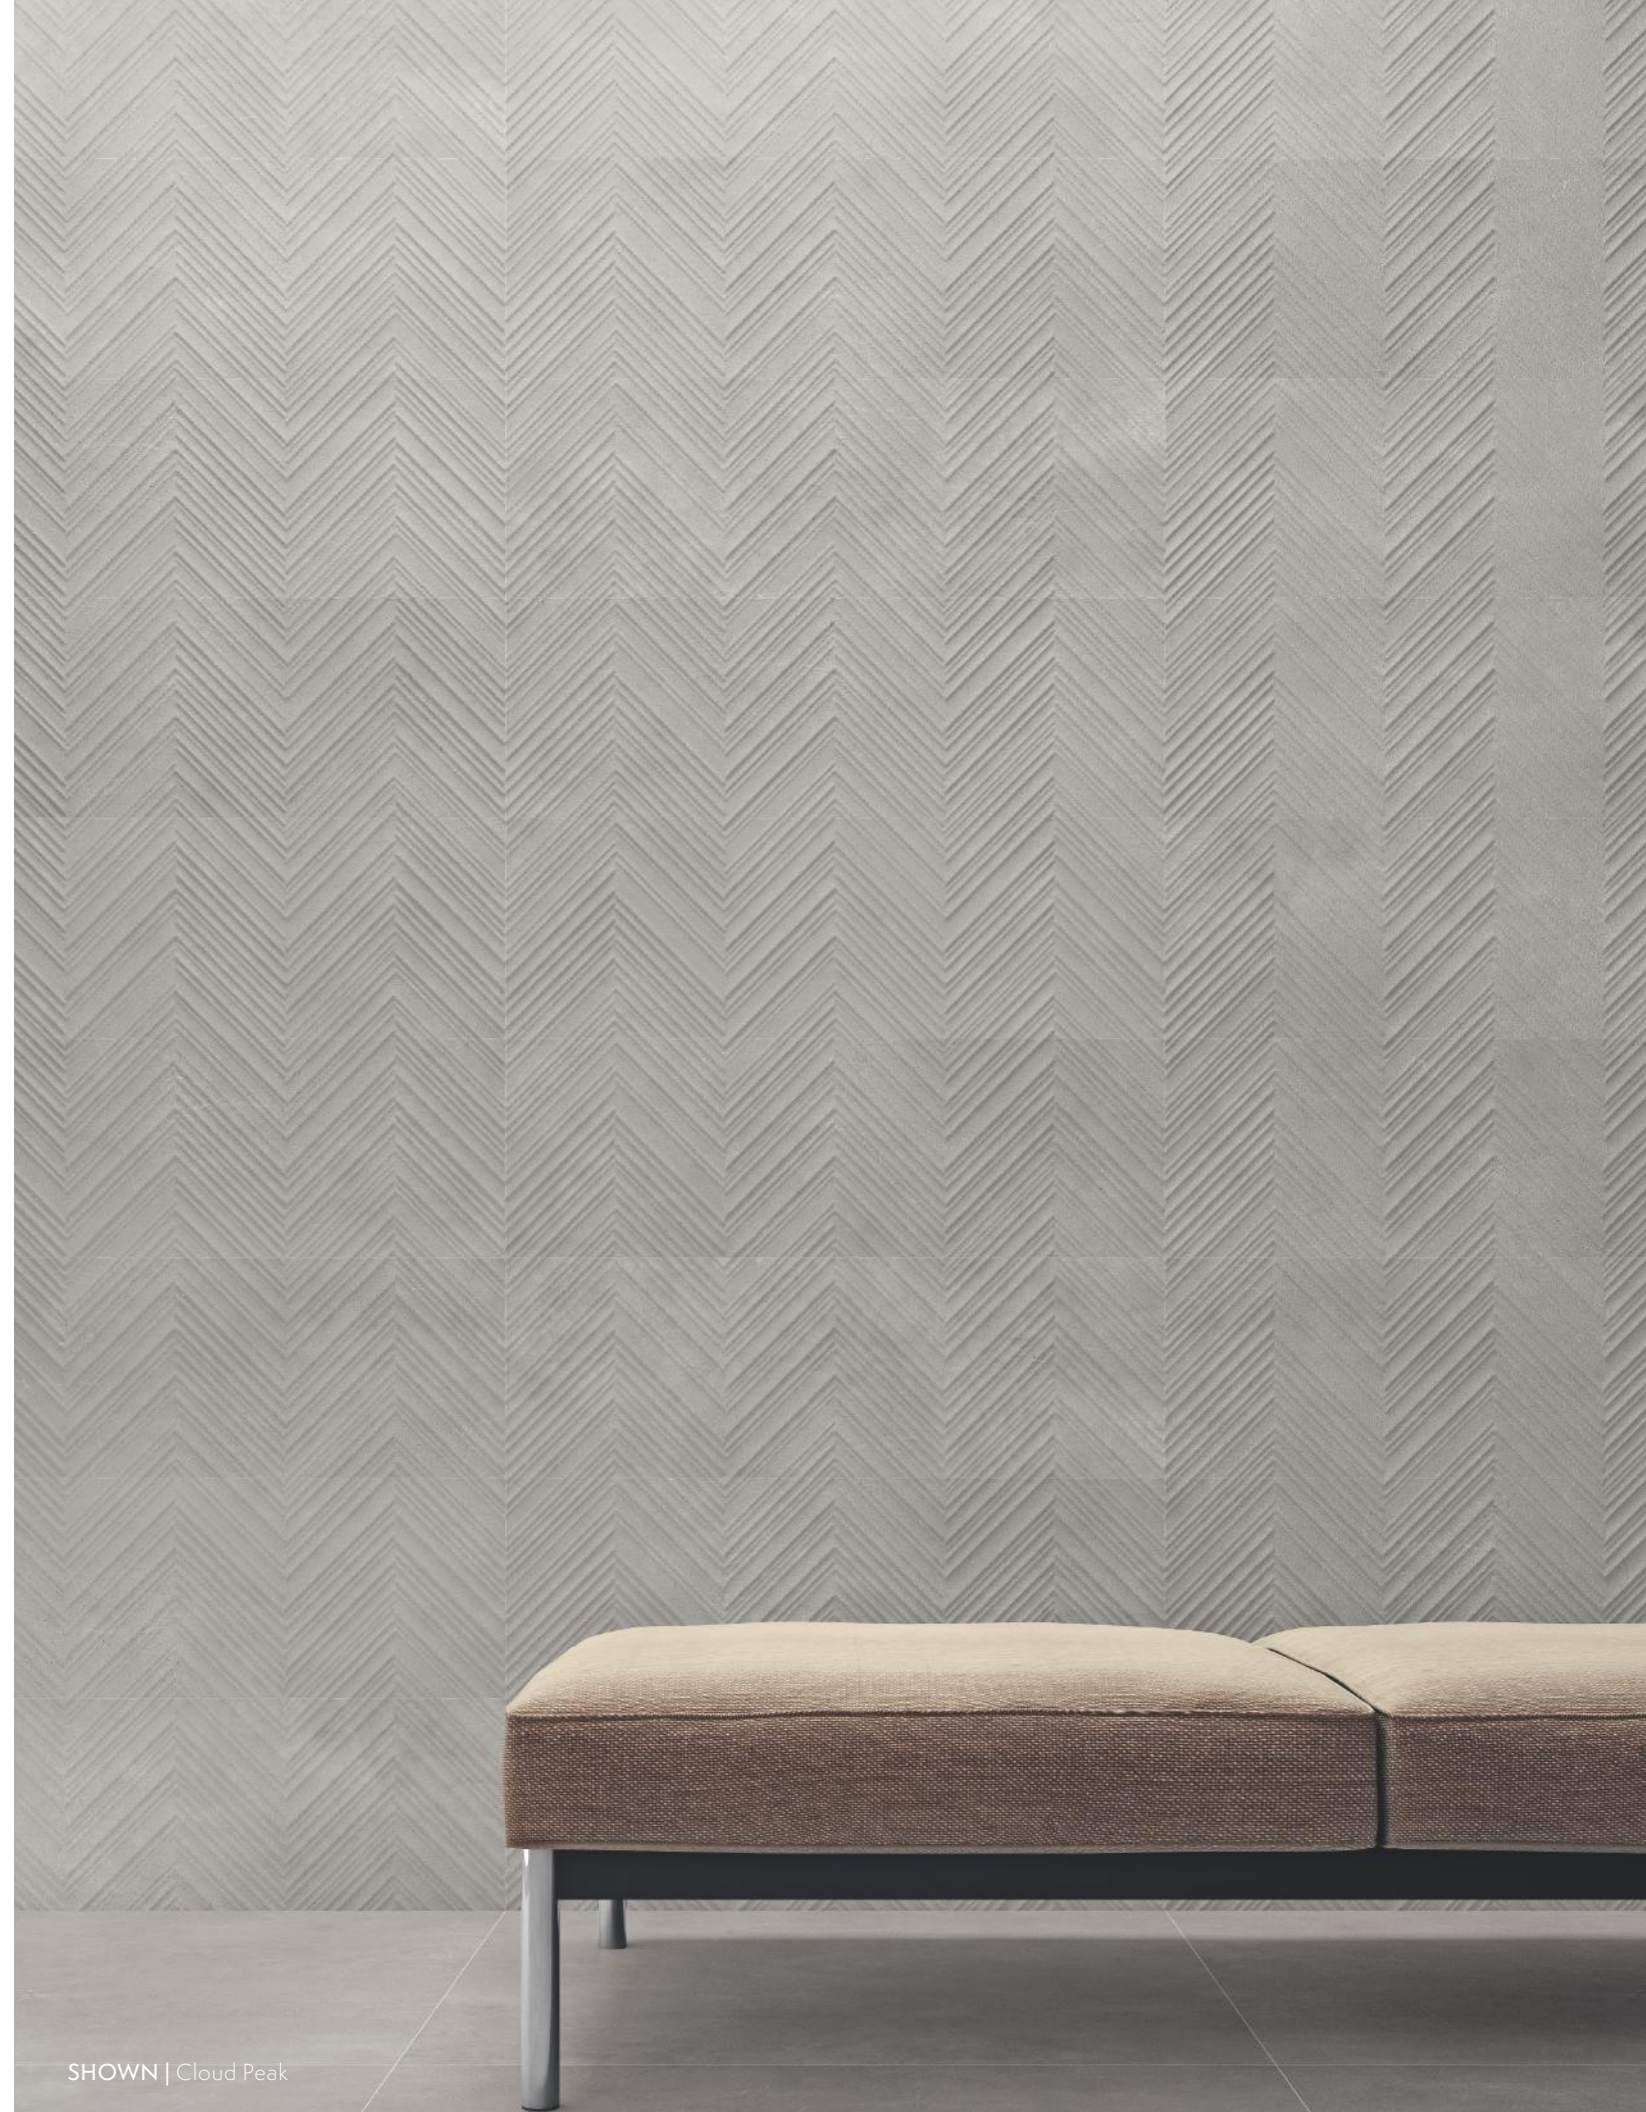

GUBI

— EST 1967 —

FACINGS

— OF AMERICA —

Large Format Porcelain & Ceramic Tiles

GUBI

Bring minimalist textural beauty to your walls with the Gubi collection. Featuring five contemporary patterns in three neutral shades, Gubi fascinates with its carved stone-like irregularity and subtly weathered, natural finish. A practical tile collection that brings character and charm to any space.

Shower Wall

LIGHT PEAK
1GUBSPE1236

CLOUD PEAK
1GUBCPE1236

TAUPE PEAK
1GUBTPE1236

SHOWN | Cloud Peak

SIZE	THICKNESS	SF/PIECE	MATERIAL	FINISH
12" x 24"	3/8"	1.9198	Porcelain	Natural

56 faces available for each 12" x 24" field tile