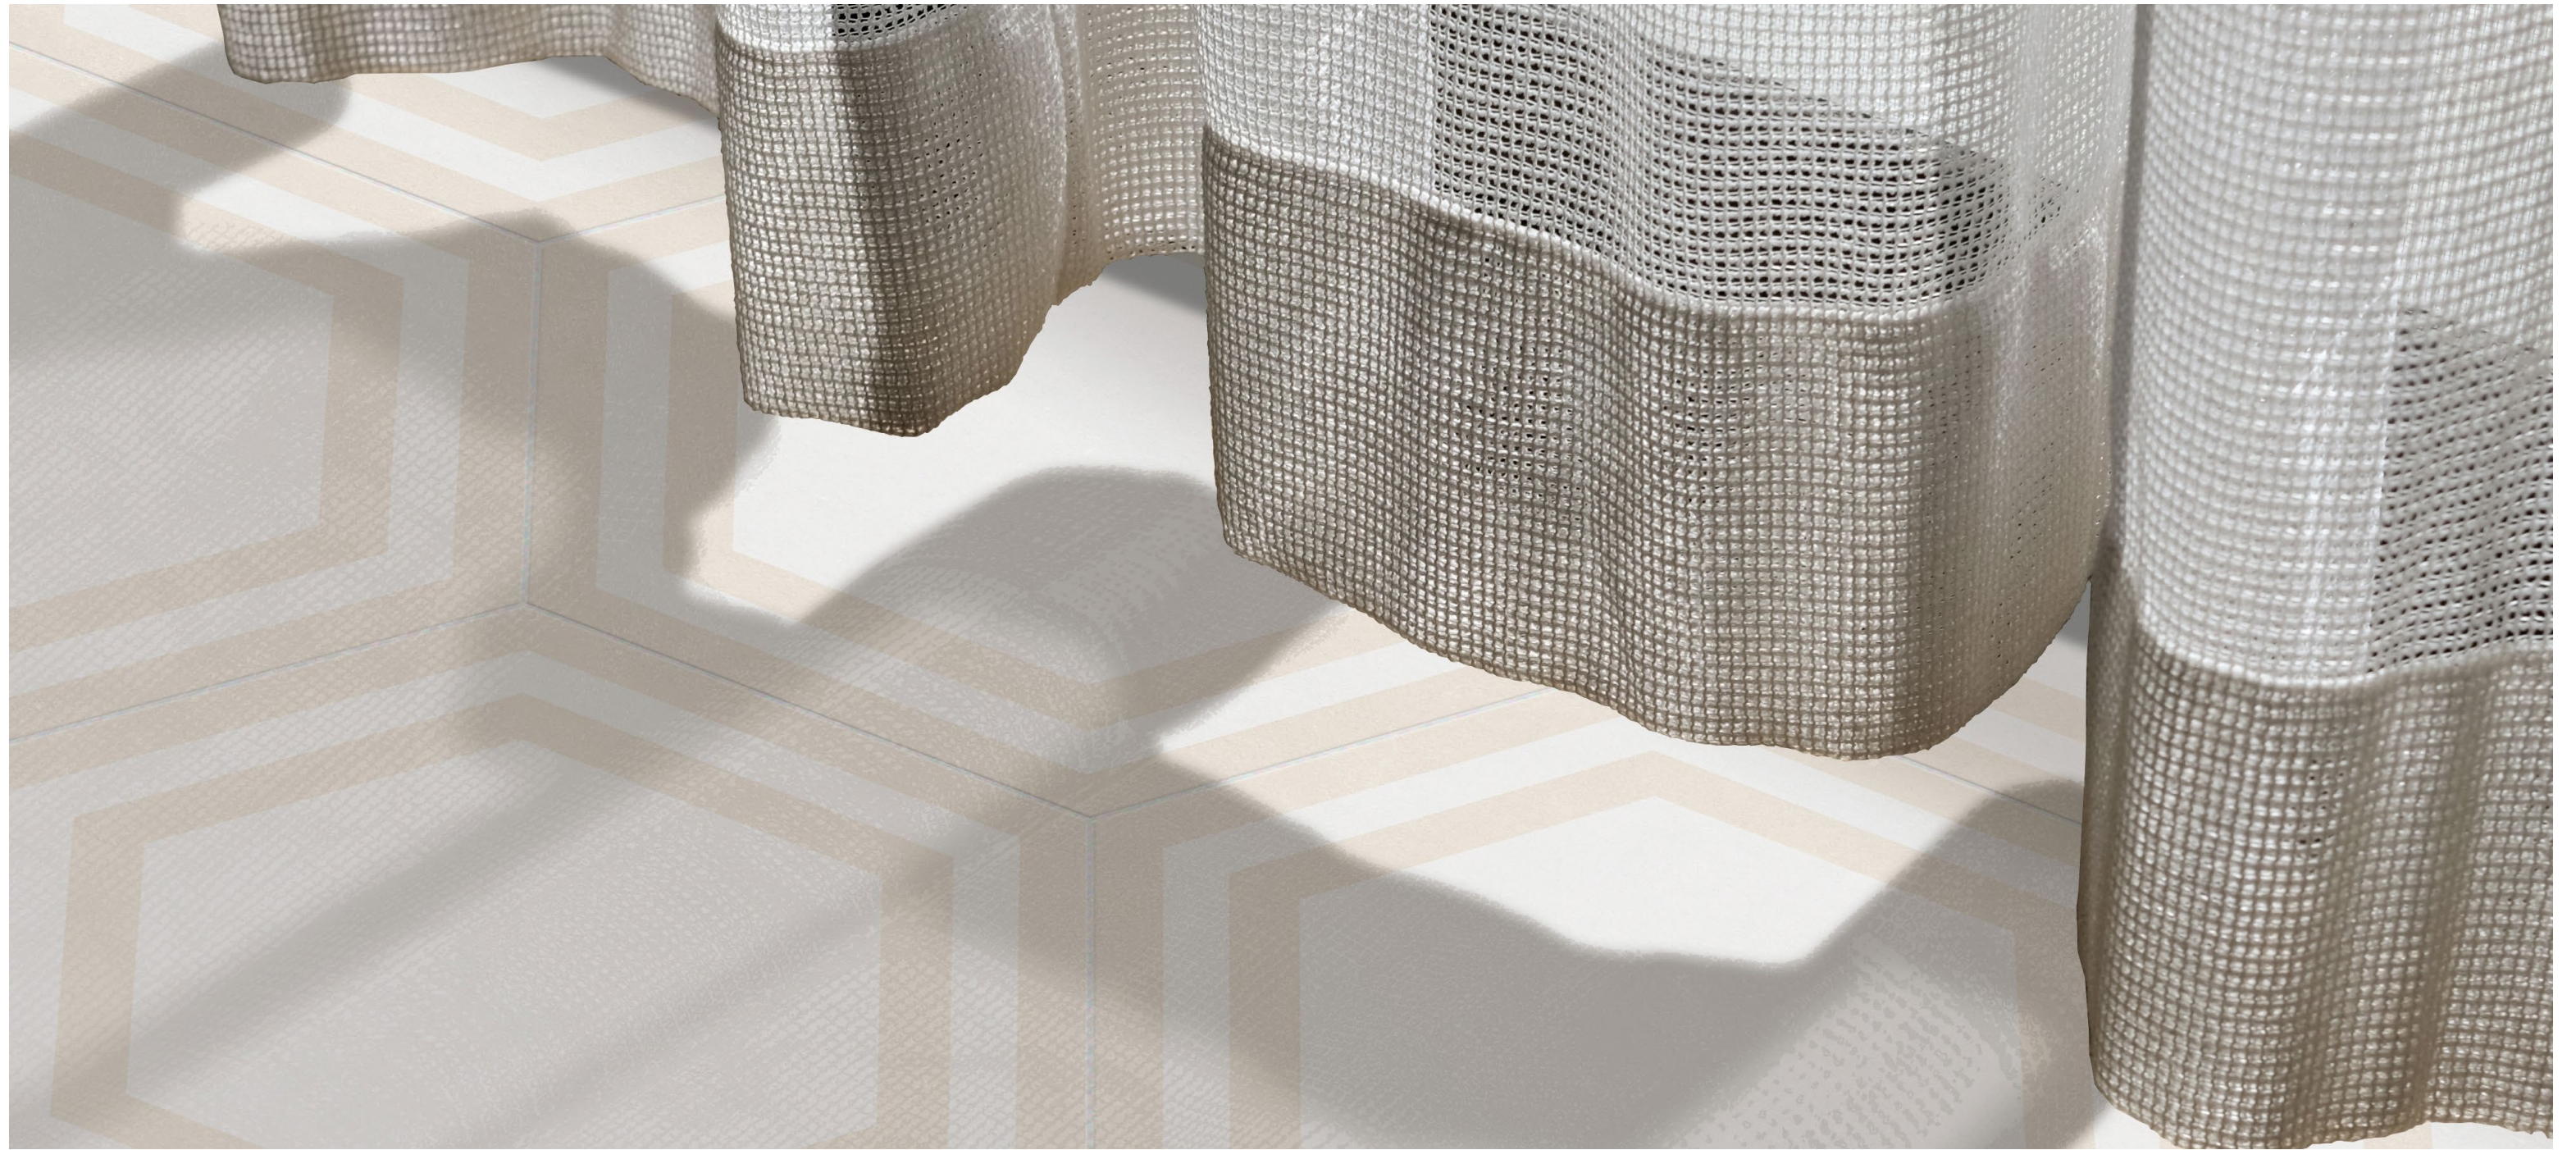

FLOOR

— EST 1967 —

FACINGS

OF AMERICA

FLOOR

STEP INTO A WORLD OF ENDLESS POSSIBILITIES WITH OUR FLOOR COLLECTION.

GLAZED PORCELAIN TILES

Walk this way. Our gorgeous porcelain floor tiles offer you a world of choices. Whether you prefer the captivating allure of hexagon, the timeless elegance of rectangle and square, or the charming appeal of the picket, this collection caters to your individual taste. The thoughtfully designed semi-matte finish ensures a delightful tactile experience with every step.

FLOOR Glazed Porcelain Tiles

Find out the product code simply by putting together the color and the item

Example: **ADFW 500**

SQUARE SEMI-MATTE FINISH

ADFW 500 7.4"x7.4"
Square White

ADFB 500 7.4"x7.4"
Square Bone