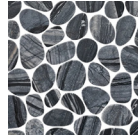

COVE

— EST 1967 —

FACINGS

OF AMERICA

COVE

Cove Collection - Spindrift

Available Colors

Carrara

Crystal White

Island Mist

Tempest

Product Details

- The raw, organic appeal of nature is harnessed into a strikingly sleek flat pebble shape.
- Engineered to the highest tolerance, with a clean, consistent grout line, uniform edges and a smooth surface.
- Crafted from natural stone, no two tiles are alike, ensuring a unique masterpiece.
- High tolerance quality control for accurate size, shape, and mosaic pattern layout.
- Mesh backing applied with a special adhesive allows for use in intermittent wet and submerged applications.
- Comes in mesh-mounted sheets.

♦These specifications apply to the following colours: Carrara and Tempest.

♦♦These specifications apply to the following colours: Crystal White and Island Mist

Suggested Usage

All tile and natural stone products may vary in color, shade, finish, and size. Upon delivery, inspect the entire tile order prior to commencing tile work. Grout color selection may have an impact on the appearance of the tile. Installation constitutes acceptance. No claims will be accepted after installation.

- Crafted from natural stone, no two tiles are alike ensuring a unique masterpiece.
- High tolerance quality control for accurate size, shape, and mosaic pattern layout.
- Mesh backing applied with a special adhesive allows for use of mosaics in intermittent wet and submerged applications.
- The distinct nature of the stone adds a truly unique aesthetic to the traditional penny round pattern.
- Comes in mesh-mounted sheets.