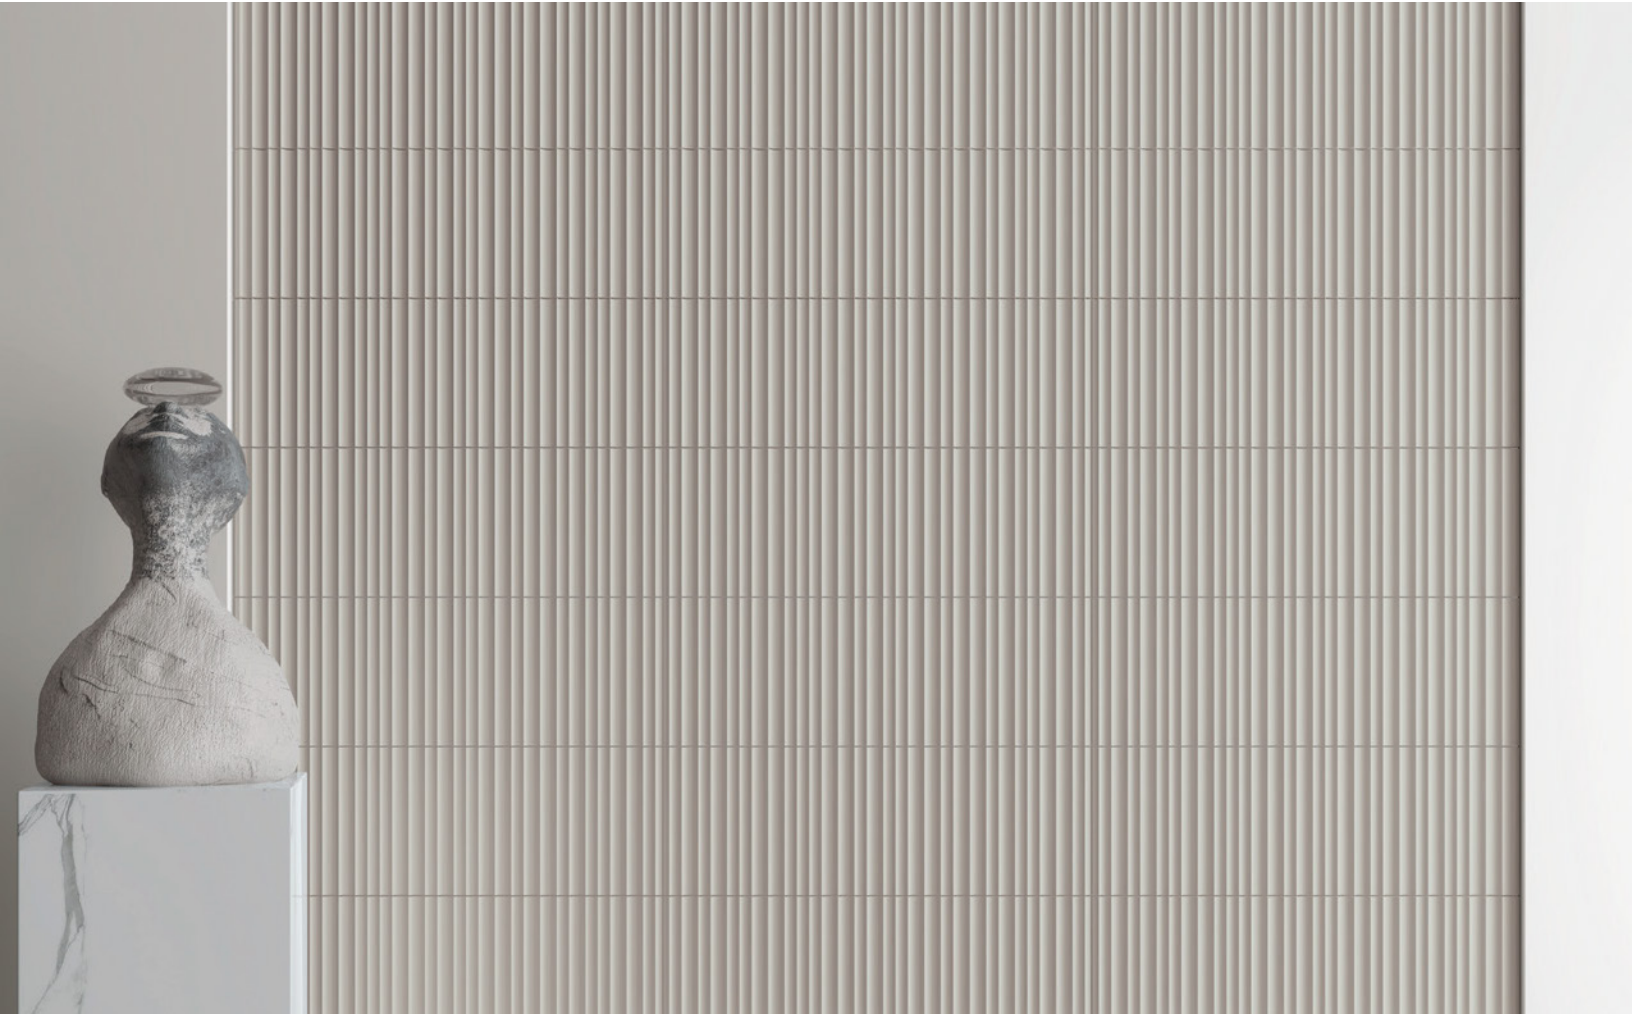

CHROMA PORCELAIN

— EST 1967 —

FACINGS

OF AMERICA

CHROMA PORCELAIN

FLAT
WHITE MATTE 6 7/16"X20 3/8"

TIERS 3D
WHITE MATTE 6 7/16"X20 3/8"

LAYERS 3D
WHITE MATTE 6 7/16"X20 3/8"

FLAT
SILVER MATTE 6 7/16"X20 3/8"

TIERS 3D
SILVER MATTE 6 7/16"X20 3/8"

LAYERS 3D
SILVER MATTE 6 7/16"X20 3/8"

FLAT
GRAPHITE MATTE 6 7/16"X20 3/8"

TIERS 3D
GRAPHITE MATTE 6 7/16"X20 3/8"

LAYERS 3D
GRAPHITE MATTE 6 7/16"X20 3/8"

FLAT
BLACK MATTE 6 7/16"X20 3/8"

LAYERS 3D
BLACK MATTE 6 7/16"X20 3/8"

Recommended Uses

Residential Com-
mercial Interior
Floor Interior Wall
Exterior Cladding
Countertops

Fireplaces
Showers
Steam Showers
Pool & Spa