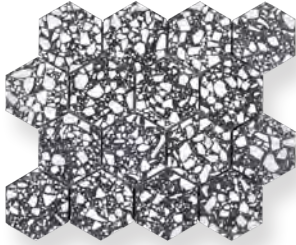

Trim
Vermouth

—
Dome .75" x 12" (51645)

Backsplash
Vermouth

—
Field 8" x 16" (51647)

VERMOUTH

**3'' Hexagon Mosaic
Vermouth**
10.5 x 12.125''
51649

**Chevron Mosaic
Vermouth**
8.375'' x 16.125''
51650

**Cloven Mosaic
Vermouth**
12'' x 12''
51651