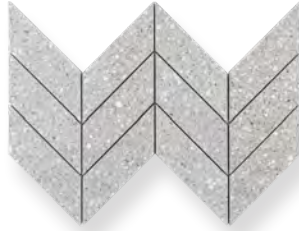

**Chevron Mosaic
Gibson**
8.375" x 16.125"
51642