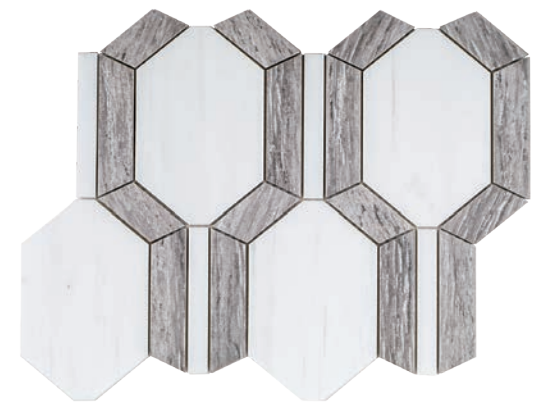

—
Montgomery - Grey
10" x 13"
18175