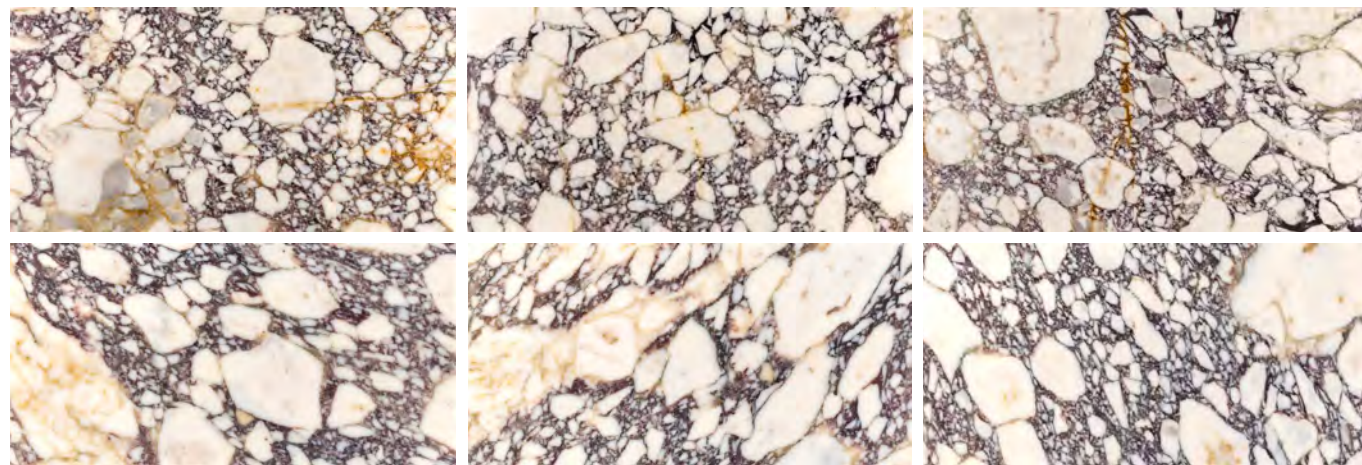

### V3 – MODERATE VARIATION

Variation in tone and veining is evident, adding organic depth and a dynamic rhythm that enriches the overall composition.

**Nero Marquina**

**Volakas**

**Dolomite**

**Venato**

**Crystal White**

## V4 – HIGH VARIATION

Each piece displays distinct characteristics in color and pattern. The result is a bold, expressive surface with rich, natural personality.

**Calacatta Verde**

**Afyon Gold**

**Afyon Violet**