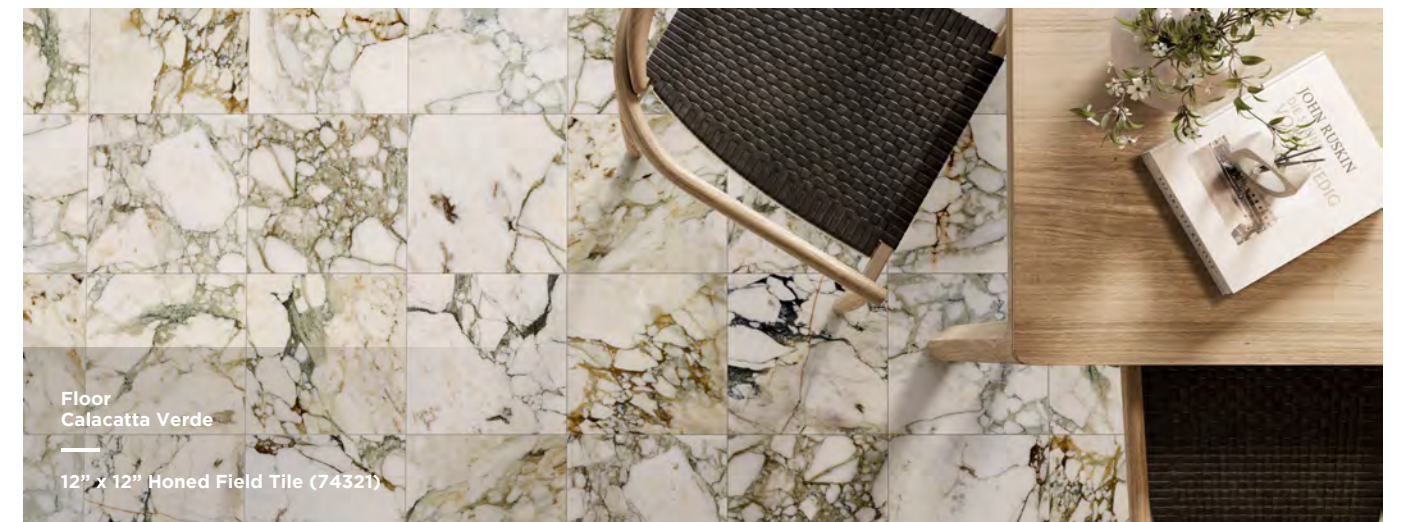

Backsplash
Calacatta Verde
—
Proper Pillar Mosaic (74324)

Floor
Calacatta Verde
—
12" x 12" Honed Field Tile (74321)

ADDITIONAL SIZES AVAILABLE*

SHADE VARIATION

*Special order items.
Contact your **Facings of America** representative for additional information.