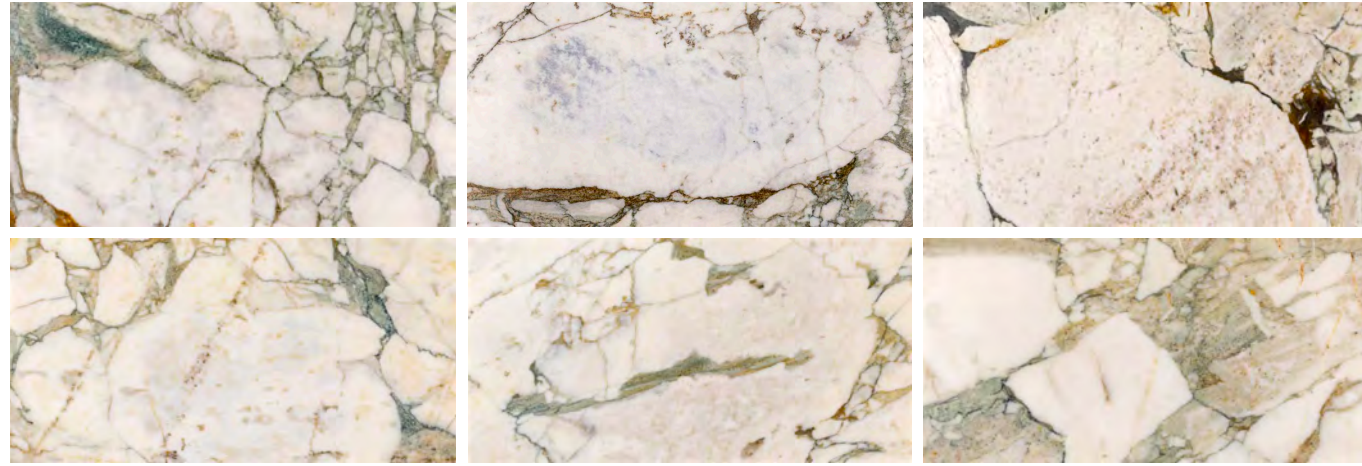

### V3 – MODERATE VARIATION

Variation in tone and veining is evident, adding organic depth and a dynamic rhythm that enriches the overall composition.

**Nero Marquina**

**Volakas**

**Dolomite**

**Venato**

**Crystal White**

## V4 – HIGH VARIATION

Each piece displays distinct characteristics in color and pattern. The result is a bold, expressive surface with rich, natural personality.

**Calacatta Verde**

**Afyon Gold**

**Afyon Violet**