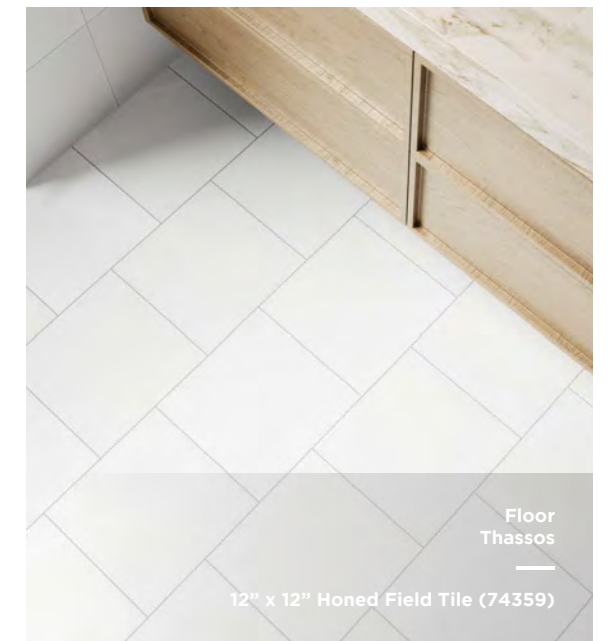

Floor
Thassos
—
12" x 12" Honed Field Tile (74359)

SHADE VARIATION

V1
UNIFORM

*Thresholds are made of engineered stone in coordinating Thassos color.