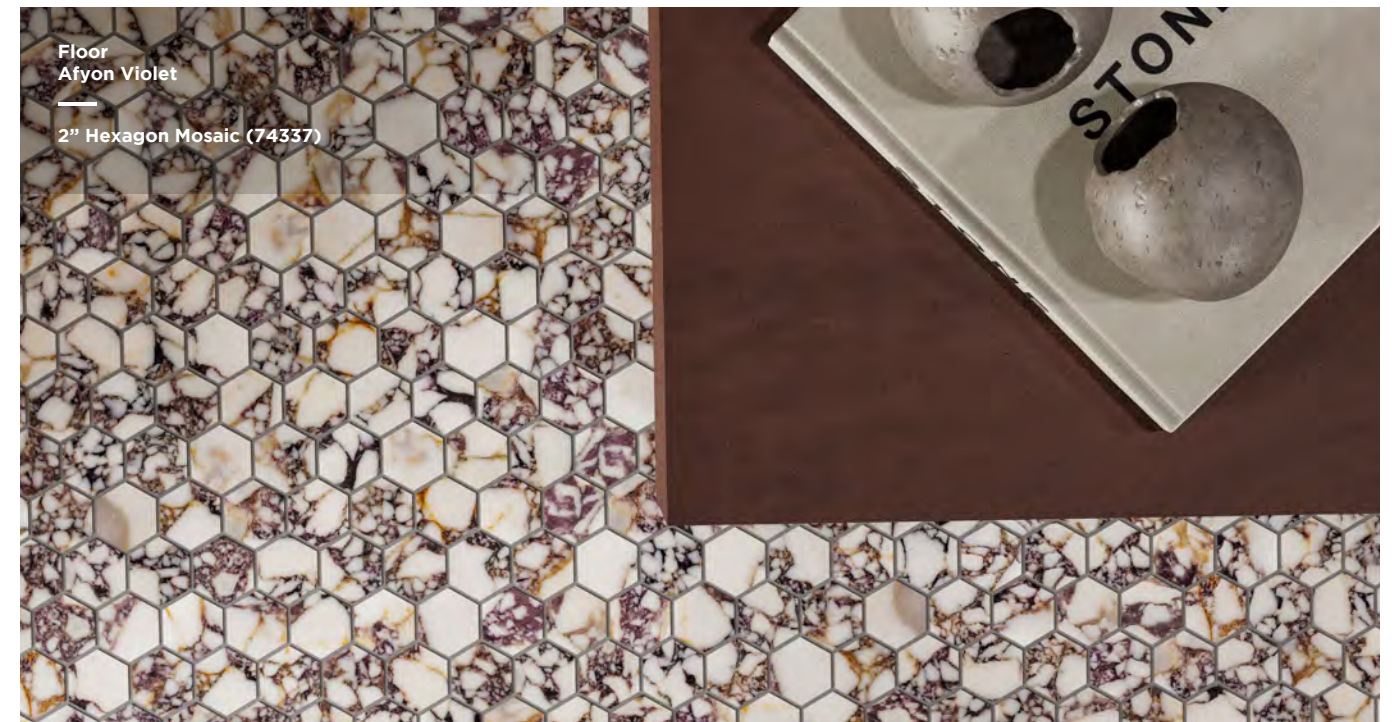

# AFYON VIOLET

MARBLE

Bathtub Surround  
Afyon Violet

12" x 24" Honed Field Tile (74333)

Floor  
Afyon Violet

2" Hexagon Mosaic (74337)

Floor  
Afyon Violet

2" Hexagon Mosaic (74337)