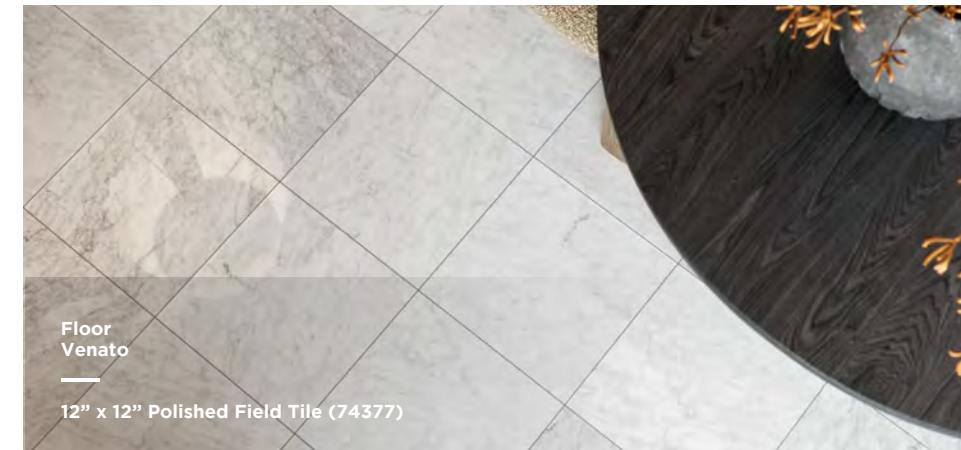

Floor
Venato

12" x 12" Polished Field Tile (74377)

SHADE
VARIATION

V3
MODERATE