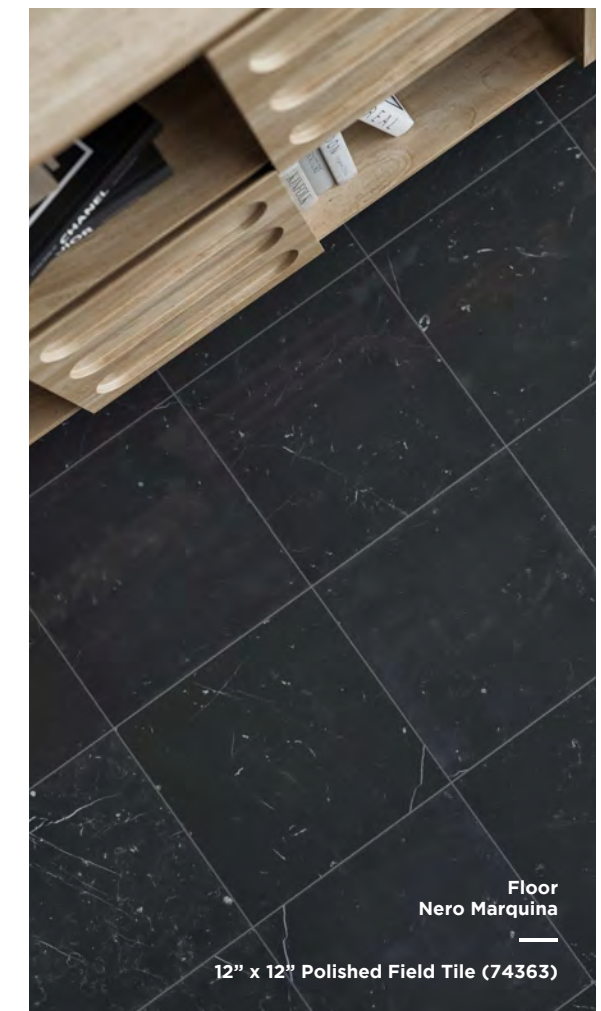

Floor
Nero Marquina

12" x 12" Polished Field Tile (74363)

SHADE
VARIATION

V3
MODERATE