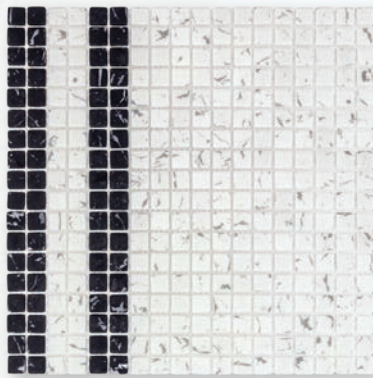

Patterned Mosaics

Timeless Issue

CHAPTER FOURTEEN

Byline Mosaic

Marbled White / Black (14111)
11.5" x 11.5"