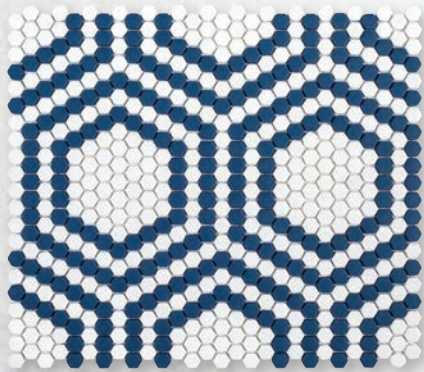

Grey (14304)
12.625" x 13.25"

Duotone
PRESSED GLASS

CHAPTER FOURTEEN

Create an Impression

*Floor
Grey
—
Daily Mosaic (14304)*

Union Mosaic

Timeless Issue

CHAPTER FOURTEEN

Beige (14114)
13.125" x 15.375"

Black (14106)
13.125" x 15.375"

Navy (14206)
13.125" x 15.375"

Grey (14306)
13.125" x 15.375"

Duotone
PRESSED GLASS

CHAPTER FOURTEEN

Create an Impression

Floor
Beige
—
Union Mosaic (14114)