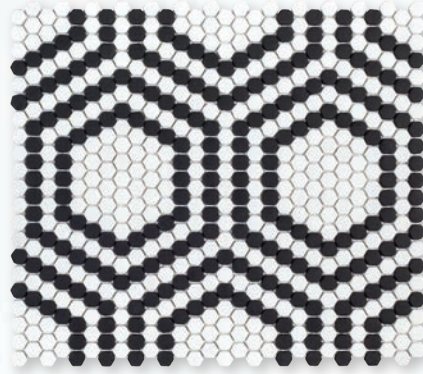

Grey (14304)
12.625" x 13.25"

Duotone
PRESSED GLASS

CHAPTER FOURTEEN

Create an Impression

*Floor
Grey
—
Daily Mosaic (14304)*

Union Mosaic

Timeless Issue

CHAPTER FOURTEEN

Beige (14114)
13.125" x 15.375"

Black (14106)
13.125" x 15.375"

Navy (14206)
13.125" x 15.375"

Grey (14306)
13.125" x 15.375"

Duotone
PRESSED GLASS

CHAPTER FOURTEEN

Create an Impression

Floor
Beige
—
Union Mosaic (14114)