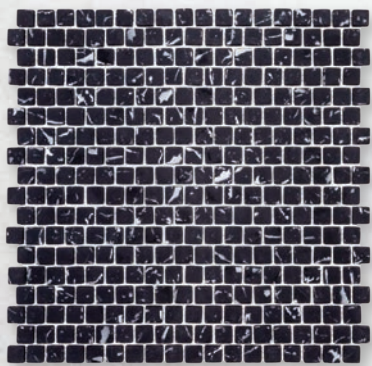

Floor
Marbled Multi
—
Journal Mosaic (14112)

Bulletin Mosaic

Timeless Issue

CHAPTER FOURTEEN

Marbled White (14108)
11.5" x 11.5"

Marbled Grey (14109)
11.5" x 11.5"

Marbled Black (14110)
11.5" x 11.5"

Marbled PRESSED GLASS