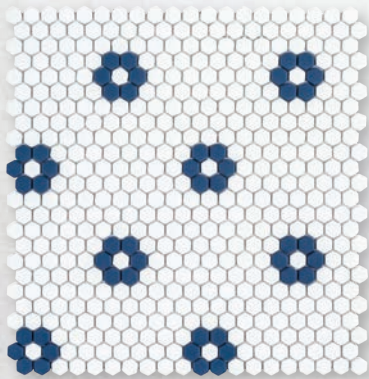

*Wall
Navy*

—
Register Mosaic (14119)

Daily Mosaic

Timeless Issue

CHAPTER FOURTEEN

Beige (14113)
12.625" x 13.25"

Black (14104)
12.625" x 13.25"

Navy (14204)
12.625" x 13.25"

Grey (14304)
12.625" x 13.25"

Duotone
PRESSED GLASS

CHAPTER FOURTEEN

Create an Impression

*Floor
Grey
—
Daily Mosaic (14304)*

Union Mosaic

Timeless Issue

CHAPTER FOURTEEN