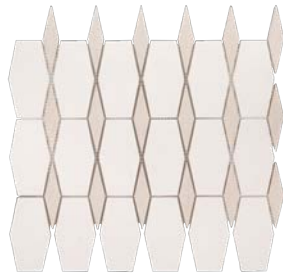

Wall

Harmony Mosaic (11901)

Floor - Shadow

Field Tile (11951)

BLENDED MOSAICS

Stax
11.125" x 12.125"
11906

Woven
10.9375" x 11.75"
11910

Hex Mixed Medley
11" x 12.4375"
11920

Jax - Pale
10.625" x 11.75"
11942

Jax - Shadow
10.625" x 11.75"
11943

Jax - Suede
10.625" x 11.75"
11944

Harmony
11.5" x 13.125"
11901

Merge
12.9375" x 15.25"
11905

B L E N D E D M O S A I C S

Herringbone Styx - Pale
10.875" x 11.375"
11903

Hex Field Tile
8" x 9.25" / Sq. Ft.

11948  Pale

11949  Shadow

11950  Suede

Diamond Field Tile
6" x 7.9375" / Sq. Ft.

11959  Loom

11960  Graph

Drawn Stone Hex
8" x 9.25" / Sq. Ft.