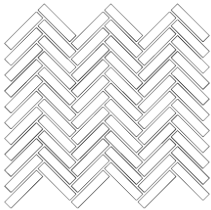

Herringbone Styx Mosaic
10.875" x 11.375" / Each

- 11903 ● Pale
- 11902 ● Shadow
- 11904 ● Suede