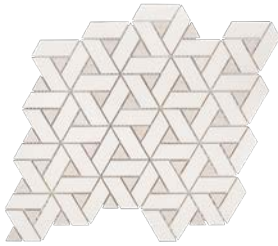

Wall

Harmony Mosaic (11901)

Floor - Shadow

Field Tile (11951)

BLENDED MOSAICS

Stax
11.125" x 12.125"
11906

Woven
10.9375" x 11.75"
11910

Hex Mixed Medley
11" x 12.4375"
11920

Jax - Pale
10.625" x 11.75"
11942

Jax - Shadow
10.625" x 11.75"
11943

Jax - Suede
10.625" x 11.75"
11944

Harmony
11.5" x 13.125"
11901

Merge
12.9375" x 15.25"
11905

B L E N D E D M O S A I C S

Herringbone Styx - Pale
10.875" x 11.375"
11903