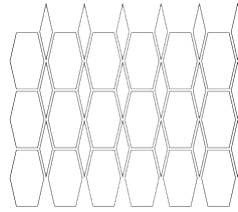

Harmony Mosaic
11.5" x 13.125" / Each

- 11901 ● Limestone Blend