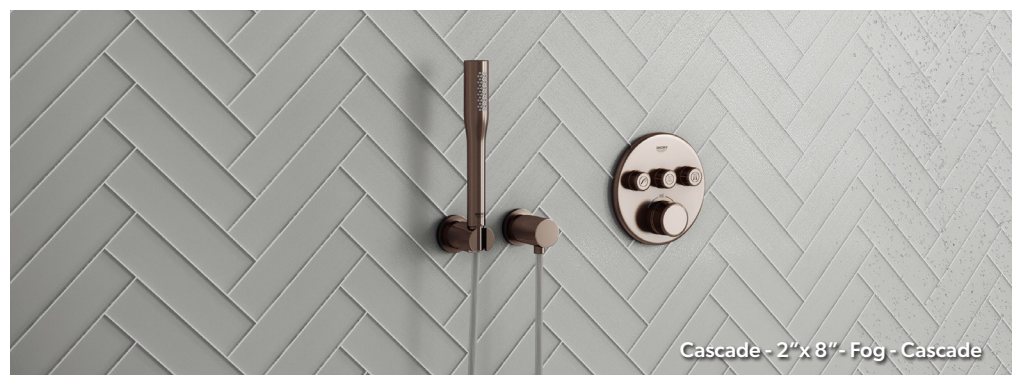

SUGGESTED USAGE

6"x 12" not recommended for Pool, Spa & Water Feature.

Cascade - 2"x 8" - Fog - Cascade