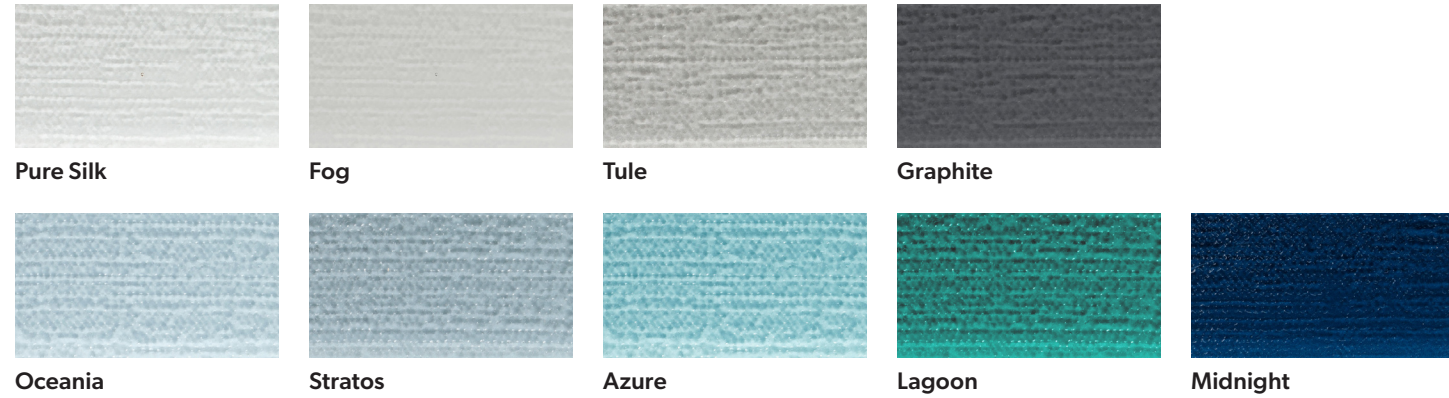

Cascade - 6" x 12" - Stratos - Cascade

Cascade

Explore the Cascade Collection, a glass subway tile featuring a textured finish that gracefully evokes the gentle movement of water. Perfect for shower walls, kitchen backsplashes, or exterior accents, this collection imbues spaces with the tranquil essence of falling water. With a color palette identical to Glass Essentials, Cascade Collection ensures seamless integration and offers a versatile and sophisticated alternative to conventional matte and gloss finishes.

— EST 1967 —
FACINGS
— OF AMERICA —

Cascade - 2" x 8" - Graphite - Cascade

Available Colors

Features and Benefits

- Super clear (low iron) glass allows for brighter and more vibrant colors.
- Smooth edge for cleaner grout joint appearance.
- Tile color is fused onto the back of the glass to protect the color from potential surface damage.
- Opaque white paint is fused to the back of the tile to maximize the brilliance and consistency of the color.
- Superior annealing significantly increases the glass tile's durability.
- High tolerance quality control for accurate size, shape, and mosaic pattern layout.
- Designed for submerged applications using alkali-resistant mesh adhered with non-water-soluble glue.
- The elevated texture simplifies grouting and cleaning processes.
- Custom sizes and colors available upon request.

Cascade - 6"x 12" - Pure Silk - Cascade

6"x 12" (gr6) - Field Tile

Color	Code
Azure	gr6azurC
Fog	gr6fogC
Graphite	gr6grapC
Lagoon	gr6lagoC
Midnight	gr6midnC
Oceania	gr6oceacC
Pure Silk	gr6pureC
Stratos	gr6straC
Tule	gr6tuleC

Mosaic Tile Colors & Finishes

Cascade - 1" x 2" Straight Set - Oceania - Cascade

1"x 2" Straight Set (gs2) - Mosaic Tile

Color	Code
Azure	gs2azurC
Fog	gs2fogC
Graphite	gs2grapC
Lagoon	gs2lagoC
Midnight	gs2midnC
Oceania	gs2oceacC
Pure Silk	gs2pureC
Stratos	gs2straC
Tule	gs2tuleC