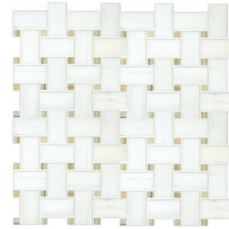

Italian Carrara(P) &  
Nero Marquina(P)

**TRADITIONAL  
BASKETWEAVE  
YBW03**

Thassos Select(P) & Ming  
Green(P)

**TRADITIONAL  
BASKETWEAVE  
YBW04**

Italian Carrara(H) & Mugwort  
Gray(H)

**TRADITIONAL  
BASKETWEAVE  
YBW10**

Thassos Select(P) & Italian Carrara(P)

**TRADITIONAL  
BASKETWEAVE  
YBW-ACCN**

Asian Carrara Ultra Premium(H)  
& Cinderella Gray(P)

**TRADITIONAL  
BASKETWEAVE  
YBW-THCB**

Thassos Select(P) & Celeste Blue(P)

**NEW! TRADITIONAL  
BASKETWEAVE  
YBW-DOZB**

Bianco Dolomiti Select(H)  
& Oro Striato(P)

**NEW! TRADITIONAL  
BASKETWEAVE  
YBW-CGRAY**

Calacatta Gold(H) &  
Calacatta Cool Gray(P)

EST 1967

**FACINGS**

OF AMERICA