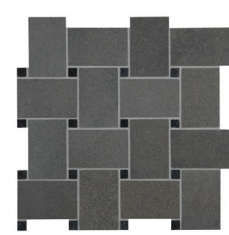

# BASKETWEAVE

STONE MOSAICS

**BOLD BASKETWEAVE  
BBW-ACCN**

Asian Carrara Ultra Premium(H)  
& Cinderella Gray(P)

**BOLD BASKETWEAVE  
BBW-STMU**

Statuario(H) & Mugwort Gray(H)

**BOLD BASKETWEAVE  
BBW-THCB**

Thassos Select(P) &  
Celeste Blue(P)

**BOLD BASKETWEAVE  
BBW-THNM**

Thassos Select(H) &  
Nero Marquina(H)

**NEW!**  
**BOLD BASKETWEAVE  
BBW-DOZB**

Bianco Dolomiti Select(H)  
& Oro Striato(P)

**NEW!**  
**BOLD BASKETWEAVE  
BBW-ICNM**

Italian Carrara Light Select(H) &  
Nero Marquina(P)

**BASKETWEAVE  
B63-BSH2-206**

Basalto Scuro Select(H) &  
Nero Marquina(P)

**NEW! TRADITIONAL  
BASKETWEAVE  
YBW-DOZB**

Bianco Dolomiti Select(H)  
& Oro Striato(P)