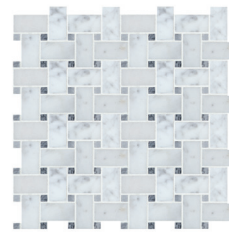

Thassos Select(P) &  
Celeste Blue(P)

**BOLD BASKETWEAVE  
BBW-THNM**

Thassos Select(H) &  
Nero Marquina(H)

**NEW!**  
**BOLD BASKETWEAVE  
BBW-DOZB**

Bianco Dolomiti Select(H)  
& Oro Striato(P)

**NEW!**  
**BOLD BASKETWEAVE  
BBW-ICNM**

Italian Carrara Light Select(H) &  
Nero Marquina(P)

**BASKETWEAVE  
B63-BSH2-206**

Basalto Scuro Select(H) &  
Nero Marquina(P)

**NEW! TRADITIONAL  
BASKETWEAVE  
YBW-DOZB**

Bianco Dolomiti Select(H)  
& Oro Striato(P)

**TRADITIONAL  
BASKETWEAVE  
YBW02**

Italian Carrara(P) &  
Nero Marquina(P)

**TRADITIONAL  
BASKETWEAVE  
YBW03**

Thassos Select(P) & Ming  
Green(P)

**TRADITIONAL  
BASKETWEAVE  
YBW04**

Italian Carrara(H) & Mugwort  
Gray(H)