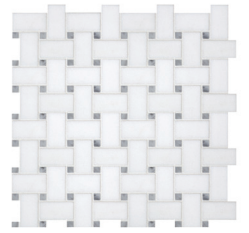

Italian Carrara Light Select(H) &  
Nero Marquina(P)

**BASKETWEAVE  
B63-BSH2-206**

Basalto Scuro Select(H) &  
Nero Marquina(P)

**NEW! TRADITIONAL  
BASKETWEAVE  
YBW-DOZB**

Bianco Dolomiti Select(H)  
& Oro Striato(P)

**TRADITIONAL  
BASKETWEAVE  
YBW02**

Italian Carrara(P) &  
Nero Marquina(P)

**TRADITIONAL  
BASKETWEAVE  
YBW03**

Thassos Select(P) & Ming  
Green(P)

**TRADITIONAL  
BASKETWEAVE  
YBW04**

Italian Carrara(H) & Mugwort  
Gray(H)

**TRADITIONAL  
BASKETWEAVE  
YBW10**

Thassos Select(P) & Italian Carrara(P)

**TRADITIONAL  
BASKETWEAVE  
YBW-ACCN**

Asian Carrara Ultra Premium(H)  
& Cinderella Gray(P)

**TRADITIONAL  
BASKETWEAVE  
YBW-THCB**