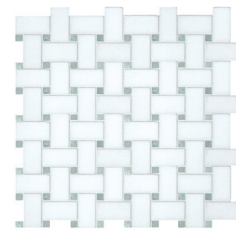

Thassos Select(P) &  
Celeste Blue(P)

**BOLD BASKETWEAVE  
BBW-THNM**

Thassos Select(H) &  
Nero Marquina(H)

**NEW!**  
**BOLD BASKETWEAVE  
BBW-DOZB**

Bianco Dolomiti Select(H)  
& Oro Striato(P)

**NEW!**  
**BOLD BASKETWEAVE  
BBW-ICNM**

Italian Carrara Light Select(H) &  
Nero Marquina(P)

**BASKETWEAVE  
B63-BSH2-206**

Basalto Scuro Select(H) &  
Nero Marquina(P)

**NEW! TRADITIONAL  
BASKETWEAVE  
YBW-DOZB**

Bianco Dolomiti Select(H)  
& Oro Striato(P)

**TRADITIONAL  
BASKETWEAVE  
YBW02**

Italian Carrara(P) &  
Nero Marquina(P)

**TRADITIONAL  
BASKETWEAVE  
YBW03**

Thassos Select(P) & Ming  
Green(P)

**TRADITIONAL  
BASKETWEAVE  
YBW04**

Italian Carrara(H) & Mugwort  
Gray(H)