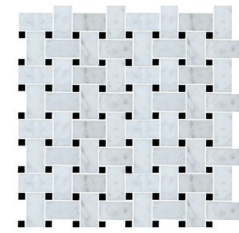

Thassos Select(P) &  
Celeste Blue(P)

**BOLD BASKETWEAVE  
BBW-THNM**

Thassos Select(H) &  
Nero Marquina(H)

**NEW!**  
**BOLD BASKETWEAVE  
BBW-DOZB**

Bianco Dolomiti Select(H)  
& Oro Striato(P)

**NEW!**  
**BOLD BASKETWEAVE  
BBW-ICNM**

Italian Carrara Light Select(H) &  
Nero Marquina(P)

**BASKETWEAVE  
B63-BSH2-206**

Basalto Scuro Select(H) &  
Nero Marquina(P)

**NEW! TRADITIONAL  
BASKETWEAVE  
YBW-DOZB**

Bianco Dolomiti Select(H)  
& Oro Striato(P)

**TRADITIONAL  
BASKETWEAVE  
YBW02**

Italian Carrara(P) &  
Nero Marquina(P)

**TRADITIONAL  
BASKETWEAVE  
YBW03**

Thassos Select(P) & Ming  
Green(P)

**TRADITIONAL  
BASKETWEAVE  
YBW04**

Italian Carrara(H) & Mugwort  
Gray(H)