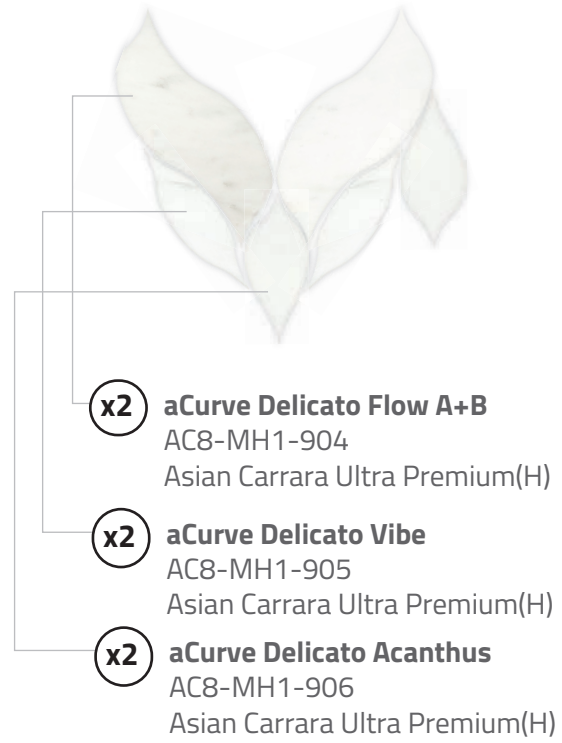

Calacatta Gold(H)

aCurve Grand Flow A+B
AC8-MH1-917
1 Piece = 0.743 SF

aCurve Grand Vibe
AC8-MH1-918
1 Piece = 0.252 SF

aCurve Grand Acanthus
AC8-MH1-919
1 Piece = 0.308 SF

Shown: Acurve Grand Vibe in Calacatta Gold(H)

Shown: Acurve Delicato Shine Pattern in Asian Carrara Ultra Premium(H) and Blue Celeste(H)

BREEZE
DELICATO
This pattern is available in all colors!

REPEATING MODULE

x2 **aCurve Delicato Flow A+B**
AC8-MH1-904
Asian Carrara Ultra Premium(H)

SHINE
DELICATO
This pattern is available in all colors!

REPEATING MODULE

x2 **aCurve Delicato Flow A+B**
AC8-MH1-904
Asian Carrara Ultra Premium(H)

x2 **aCurve Delicato Flow A+B**
AC8-MH1-901
Blue Celeste(H)

ACURVE PATTERNS

KINDRED
DELICATO
This pattern is available in all colors!

REPEATING MODULE

RISE
GRAND
This pattern is available in all colors!

REPEATING MODULE

Shown: Acurve Grand Kindred Pattern in Asian Carrara Ultra Premium(H) with White Grout