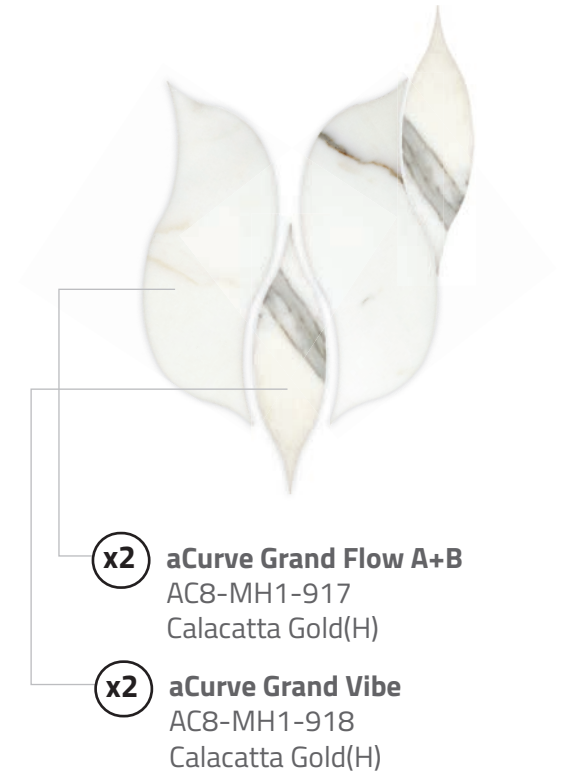

Shown: Acurve Delicato Shine Pattern in Asian Carrara Ultra Premium(H) and Blue Celeste(H)

BREEZE
DELICATO
This pattern is available in all colors!

REPEATING MODULE

x2 **aCurve Delicato Flow A+B**
AC8-MH1-904
Asian Carrara Ultra Premium(H)

SHINE
DELICATO
This pattern is available in all colors!

REPEATING MODULE

x2 **aCurve Delicato Flow A+B**
AC8-MH1-904
Asian Carrara Ultra Premium(H)

x2 **aCurve Delicato Flow A+B**
AC8-MH1-901
Blue Celeste(H)

ACURVE PATTERNS

KINDRED
DELICATO
This pattern is available in all colors!

REPEATING MODULE

RISE
GRAND
This pattern is available in all colors!

REPEATING MODULE

Shown: Acurve Grand Kindred Pattern in Asian Carrara Ultra Premium(H) with White Grout

Shown: Acurve Grand Rise Pattern in Blue Celeste(H).

— EST 1967 —

FACINGS

—
OF AMERICA