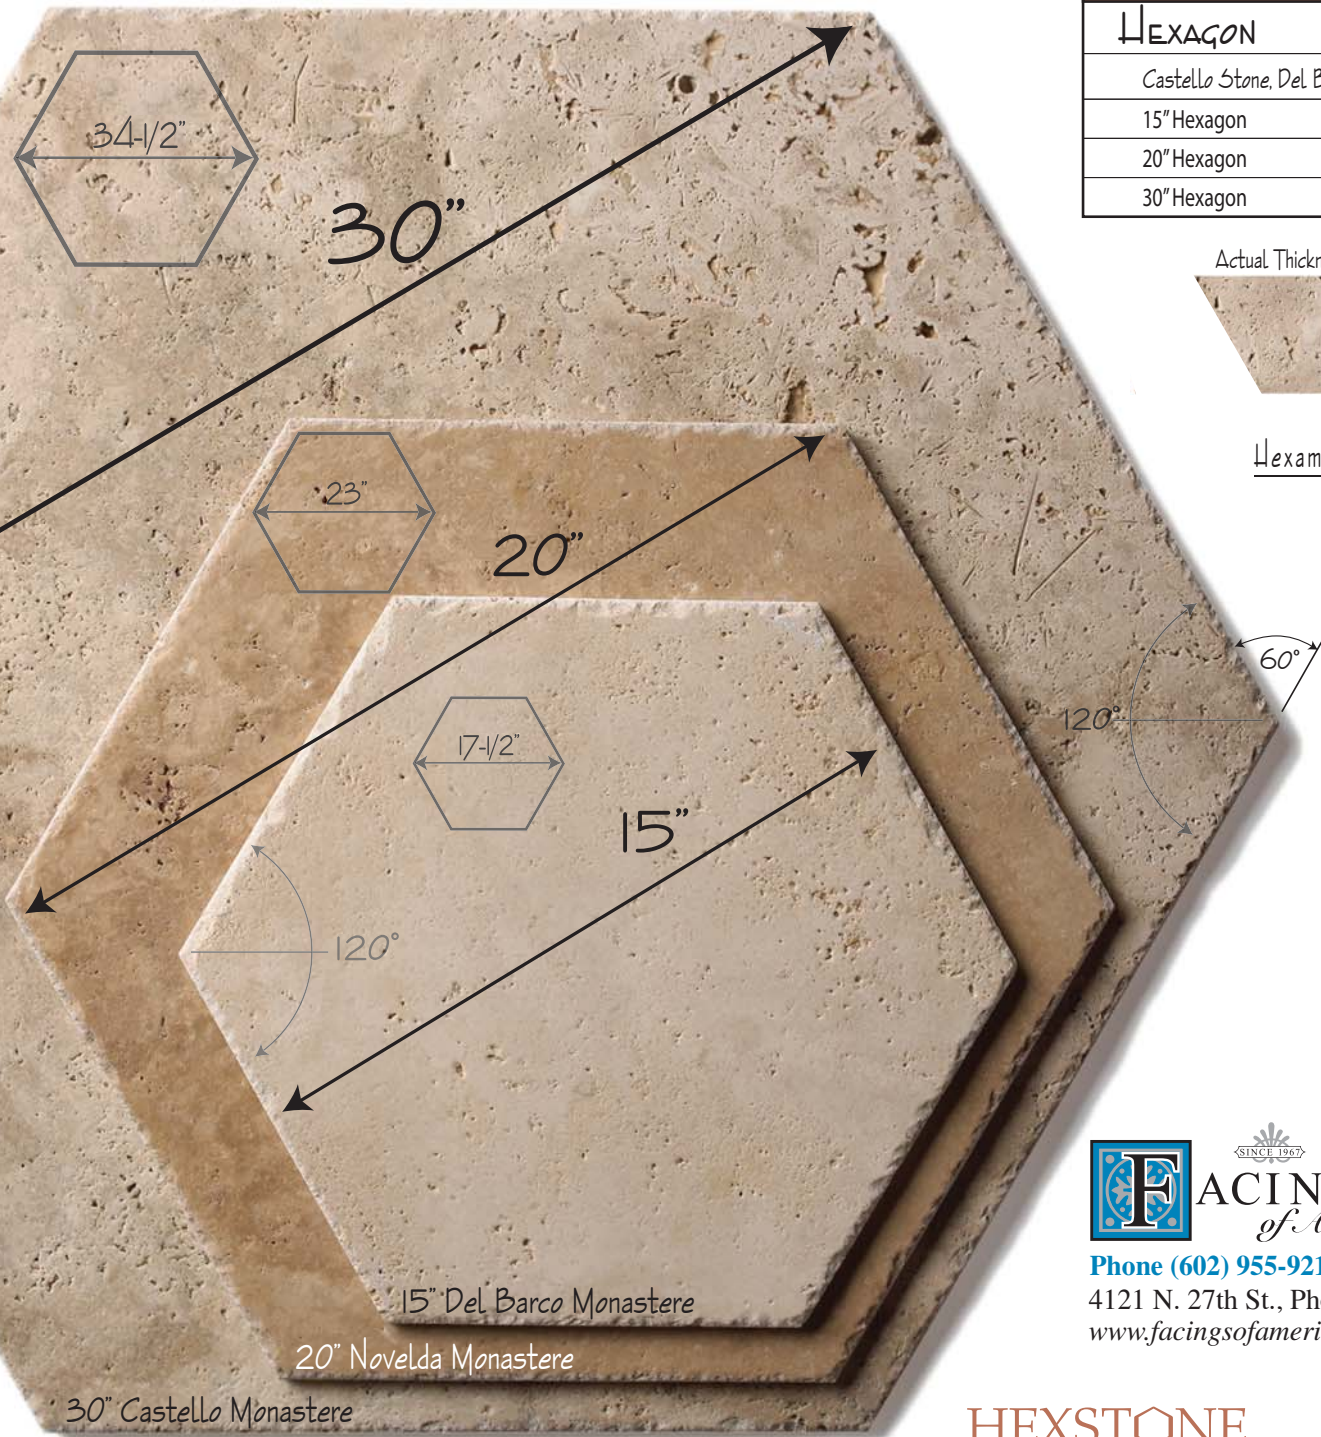

TRAVERTINE SERIES

HEXAGON 3 Stone Colors Available

Castello Stone, Del Barco Stone, Novelda Stone

15" Hexagon 1.4 SF per Piece

20" Hexagon 2.4 SF per Piece

30" Hexagon 5.4 SF per Piece

Examples of Tile Patterns

Hexstone Finishes:

15" Del Barco Monastere

20" Novelda Monastere

30" Castello Monastere

Phone (602) 955-9217

4121 N. 27th St., Phoenix, AZ 85016

www.facingsofamerica.com

HEXSTONE
UNIQUE SURFACES