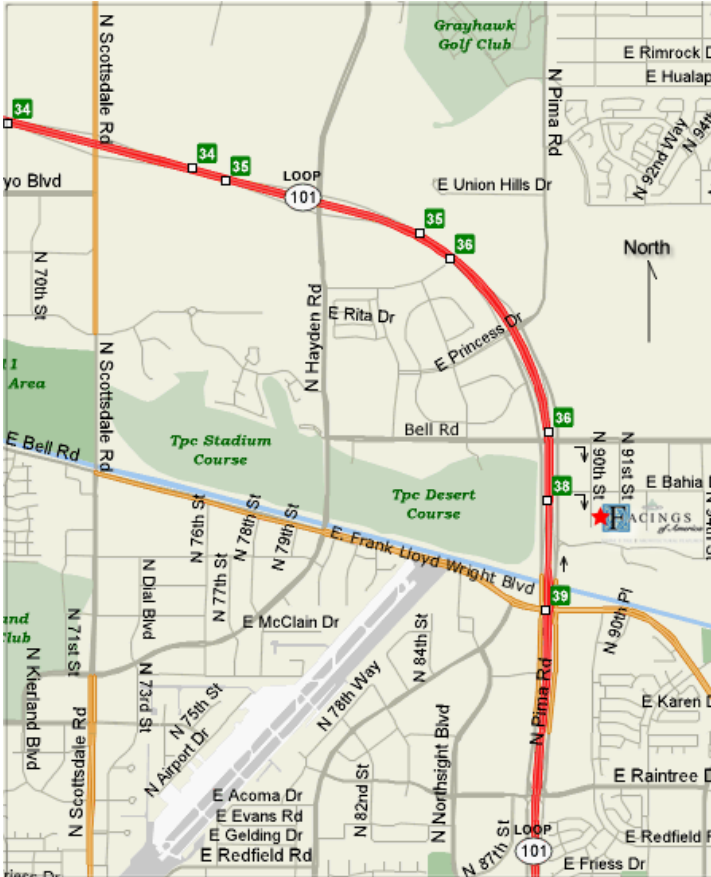

Scottsdale Showroom
16421 North 90th Street
(480) 222-8480

STONE | TILE | ARCHITECTURAL FEATURES

Directions to Scottsdale Location:

Our new showroom is located approximately 200 yards South of Bell Road (100 yards South of Bahia) on the east side of the street toward the end of the cul-de-sac. We are North of West World.

North bound on the 101:

Heading N/B on the 101, Exit Frank Lloyd Wright Blvd. and continue N/B along the freeway access road. Continue North through the intersection of Frank Lloyd Wright and the 101 for approximately 3/8 of a mile to Bahia. Turn Right (East) on Bahia to 90th Street. At 90th Street turn right and we are approximately 100 yards south on the east side of the road.

Heading East bound / South bound on the 101:

Exit Hayden and turn right (south) on Hayden. Continue South on Hayden for approximately 1 mile to Bell Road. At Bell Road turn left and continue for approximately 1 ¼ miles to 90th Street (pass under the 101). At 90th Street turn right and we are approximately 200 yards South of Bell Road (past Bahia) on the East side of the road.

From Princess or Pima:

Take the 101 south bound access road for one mile past the pima / 101 intersection to Bell Road. At Bell road turn left (passing under the 101) to 90th Street where you will turn right. We are approximately 200 yards south of Bell Road (past Bahia) on the East side of the street.