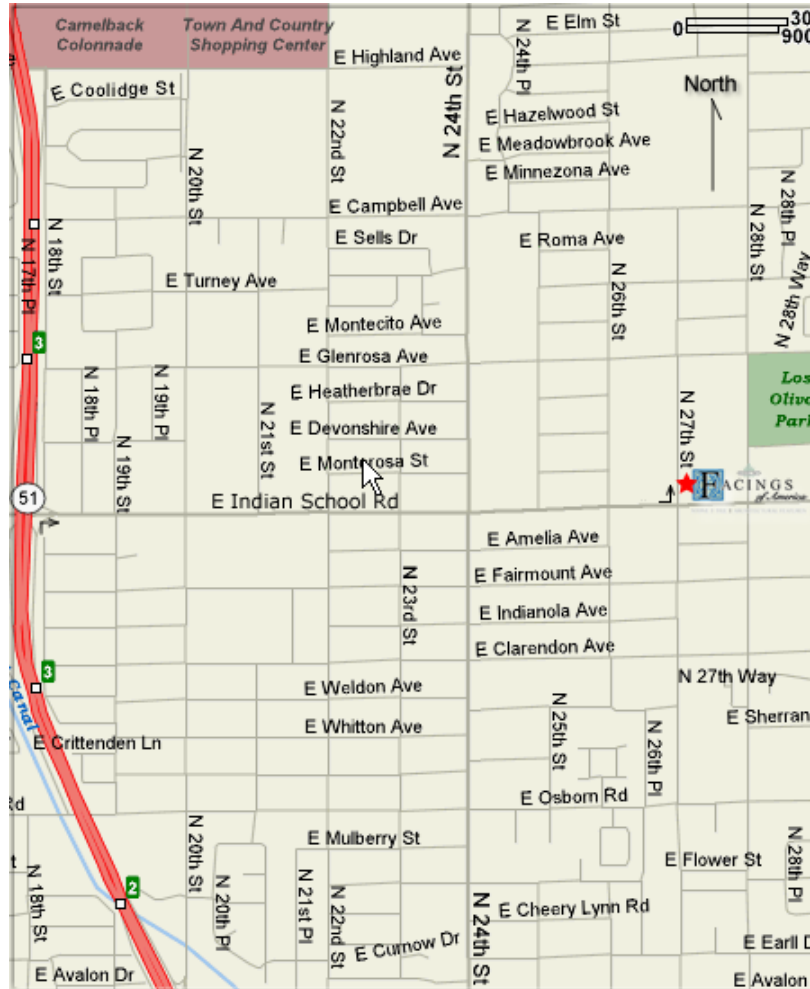

Phoenix Showroom
4121 North 27th Street
(602) 955-9217

STONE | TILE | ARCHITECTURAL FEATURES

Directions to Phoenix Location:

Our Phoenix Showroom is located approximately 200 yards North of Indian School Road on the east side of 27th Street.

North bound on the 51:

Heading N/B on the 51, Exit Indian School Road. Turn Right (East) on Indian School Road to 27th Street. At 27th Street turn left and we are approximately 200 yards north on the east side of the road.

South bound on the 51:

Heading S/B on the 51, Exit Indian School Road. Turn Left (East) on Indian School Road to 27th Street. At 27th Street turn left and we are approximately 200 yards north on the east side of the road.